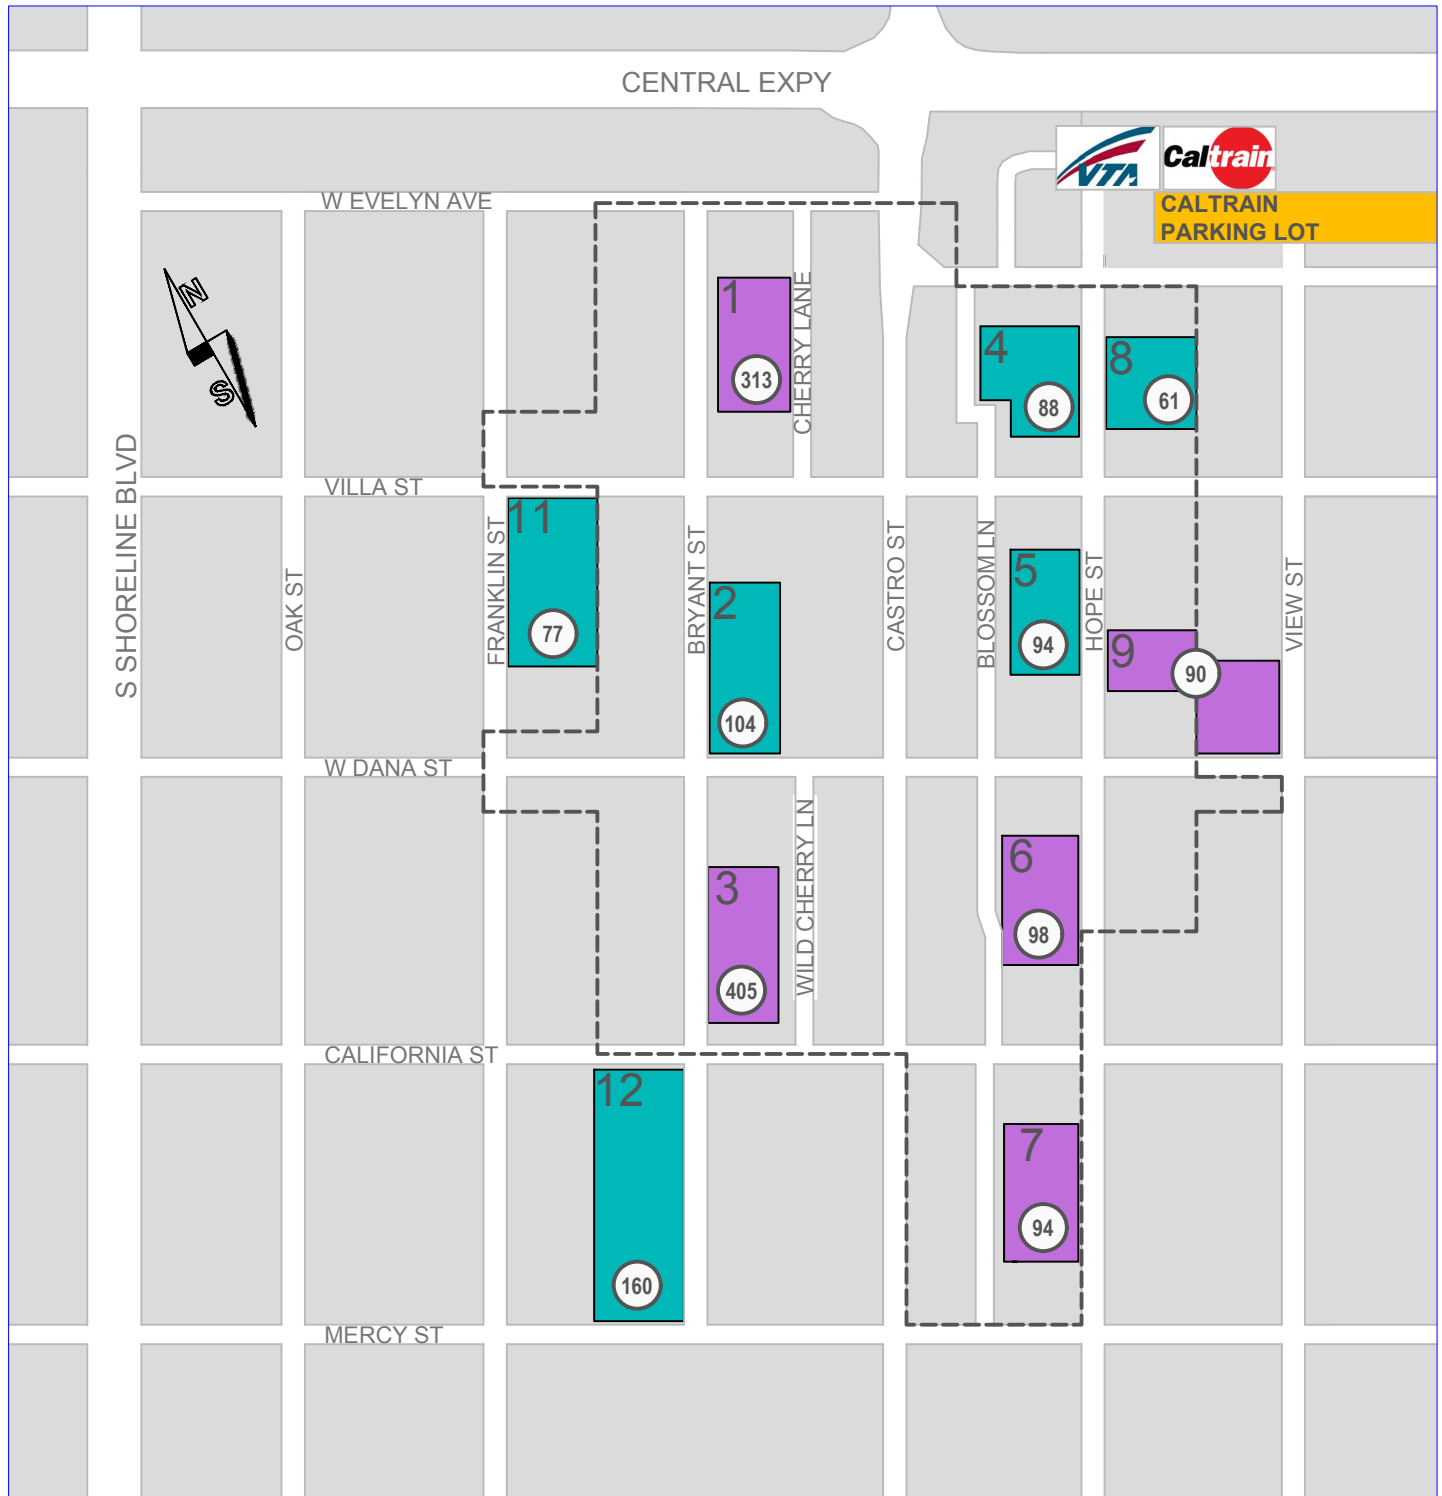

DOWNTOWN PARKING FACILITIES

PERMIT PARKING ALLOWED

PERMIT PARKING NOT ALLOWED

CALTRAIN STATION

VTA STATION

NUMBER OF SPACES IN LOT

PARKING DISTRICT BOUNDARY