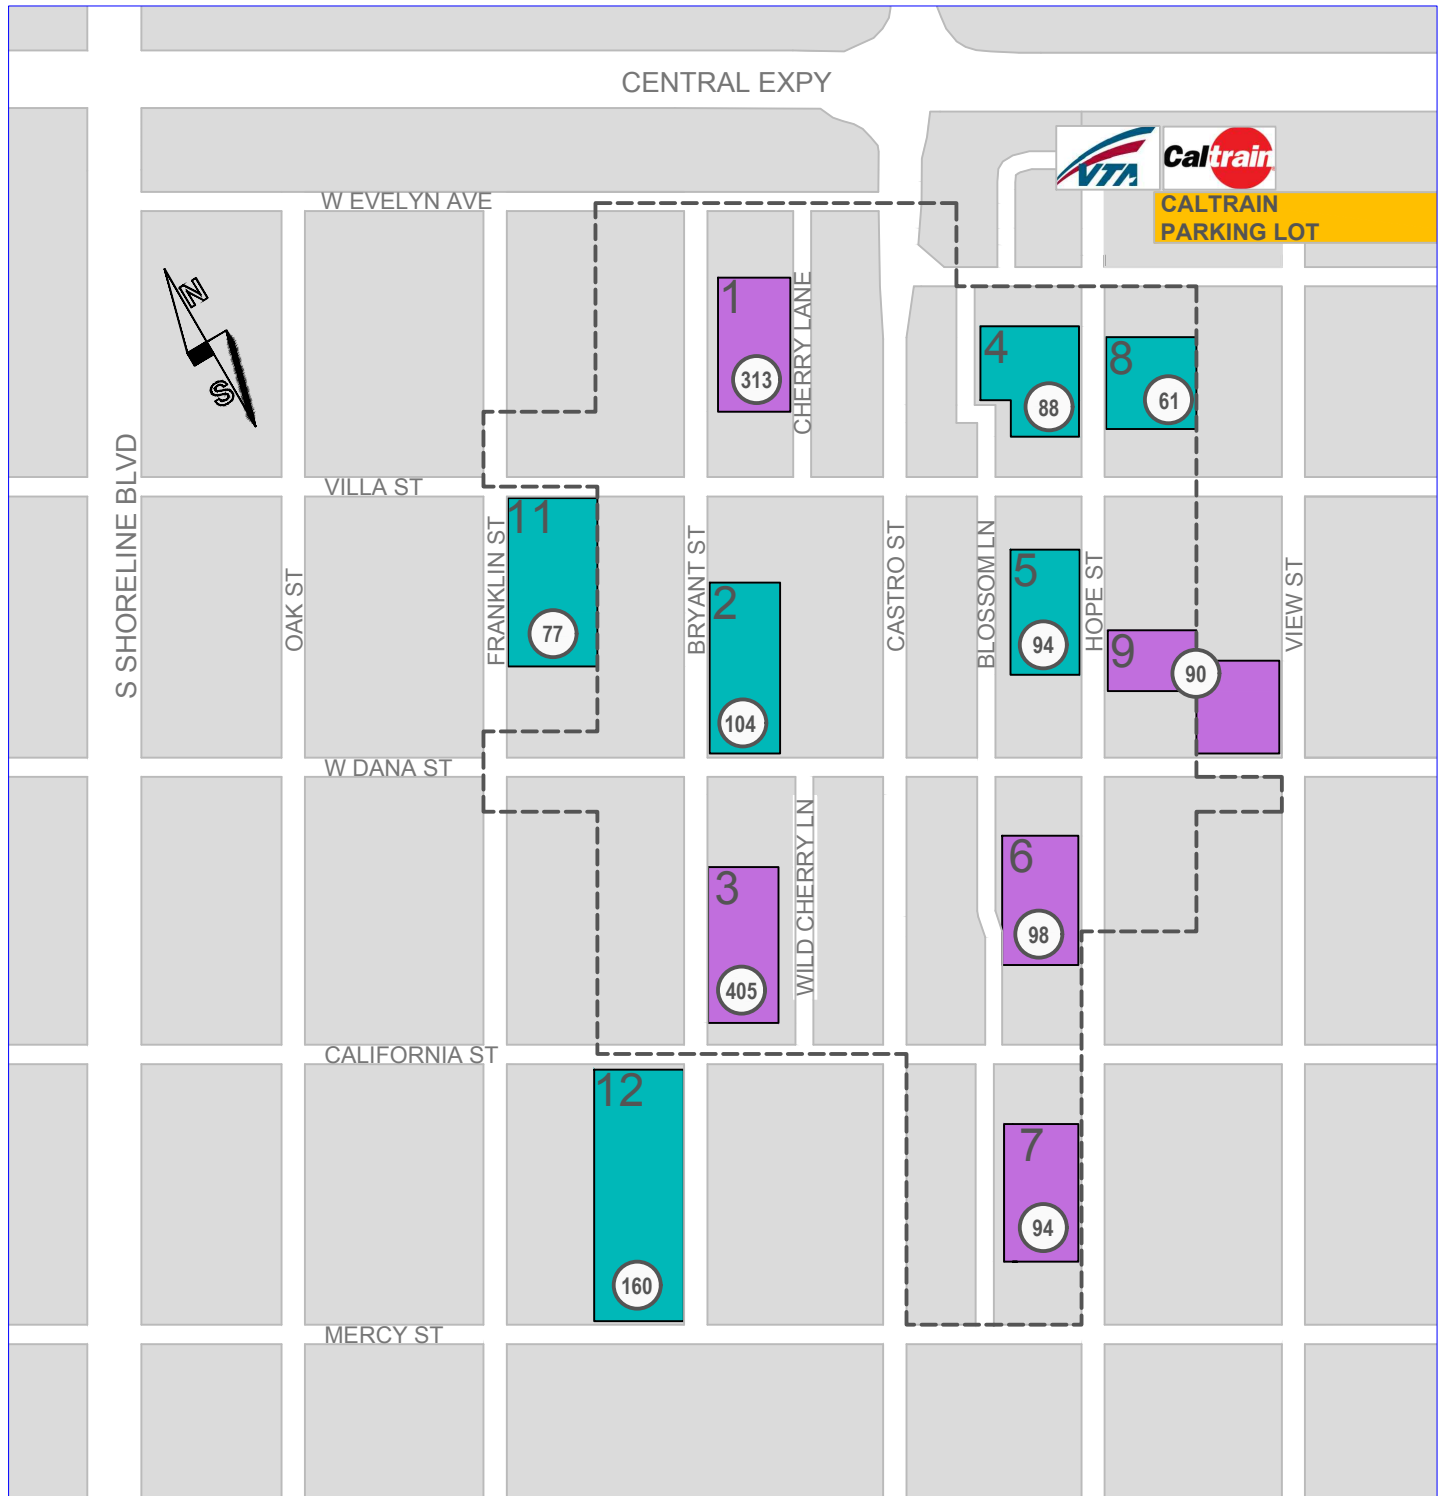

# DOWNTOWN PARKING FACILITIES

PERMIT PARKING ALLOWED

PERMIT PARKING NOT ALLOWED

CALTRAIN STATION

VTA STATION

NUMBER OF SPACES IN LOT

PARKING DISTRICT BOUNDARY