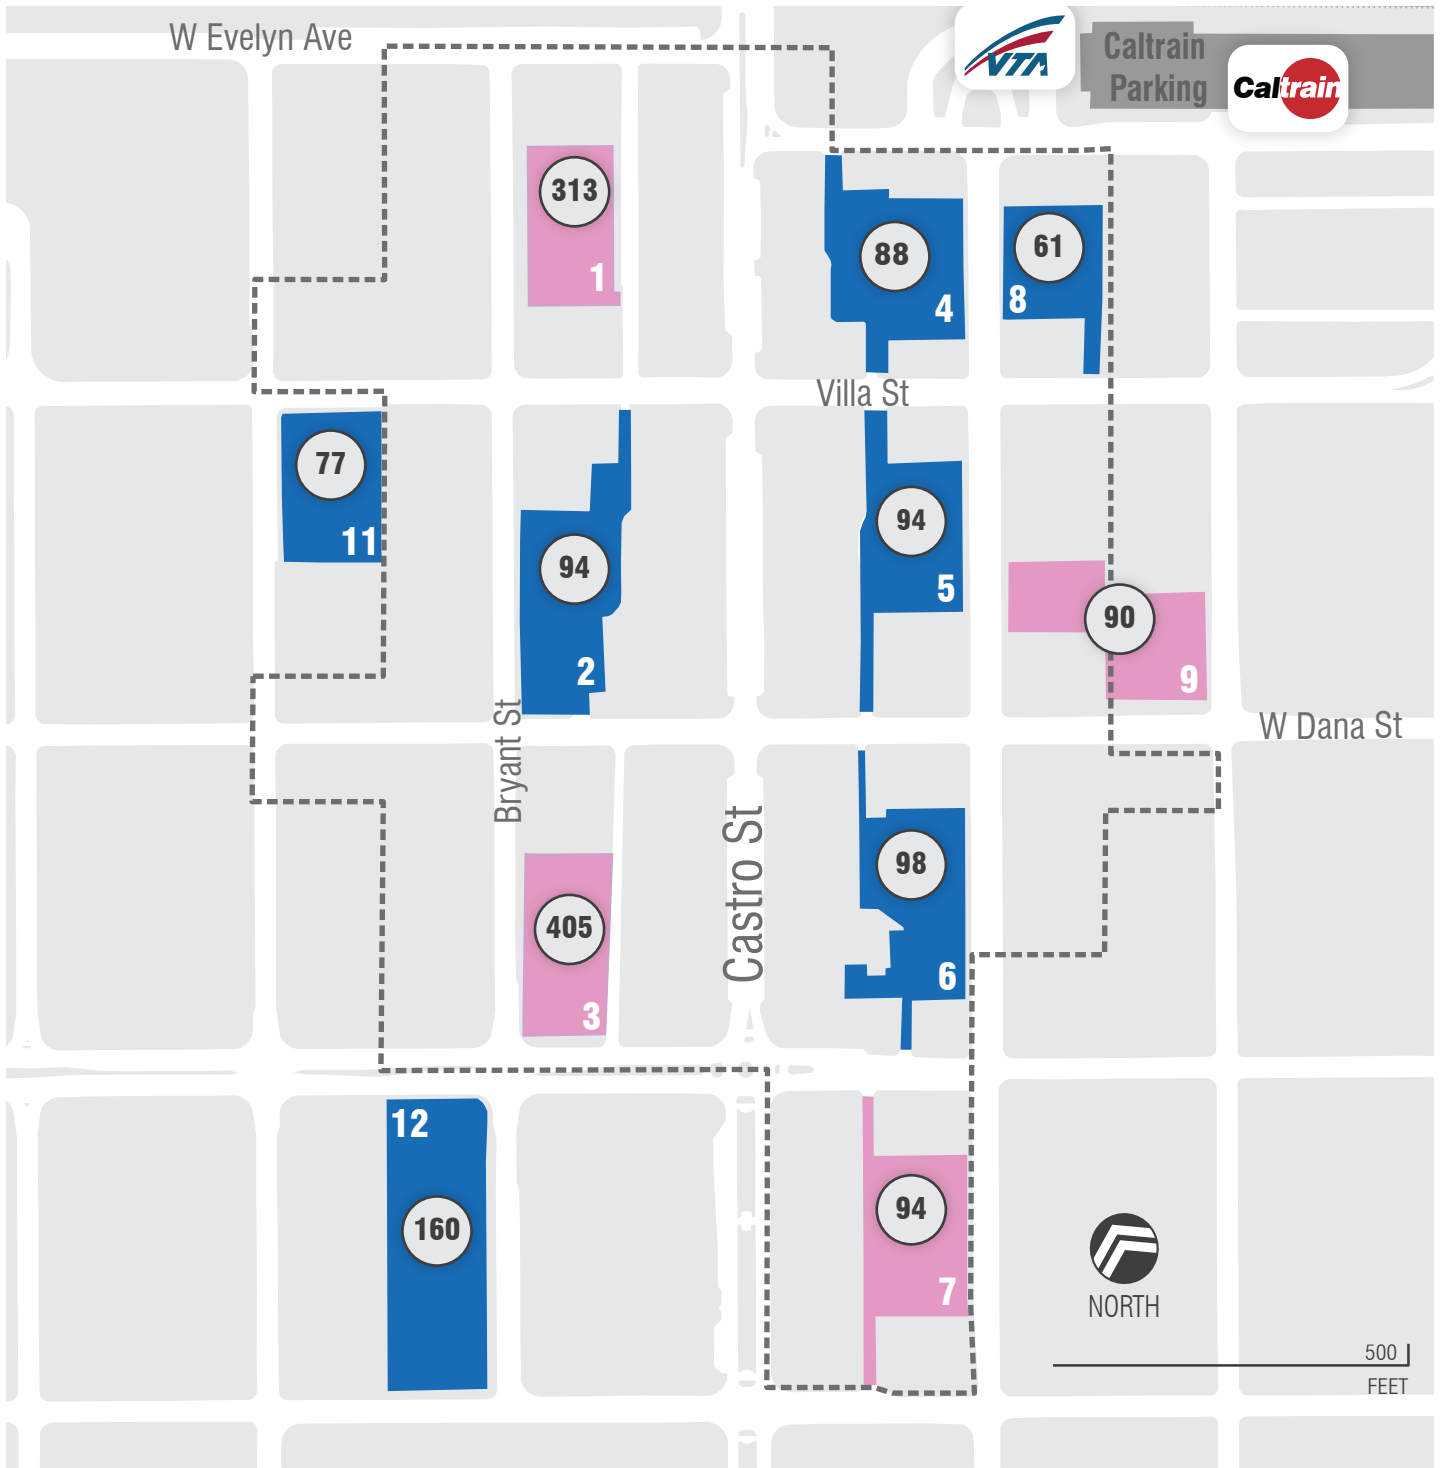

# Map of Parking Facilities in Study Area

## Permit Parking

Permit parking allowed

Permit parking not allowed

Number of spaces in lot

Parking district boundary

Caltrain station

VTA station