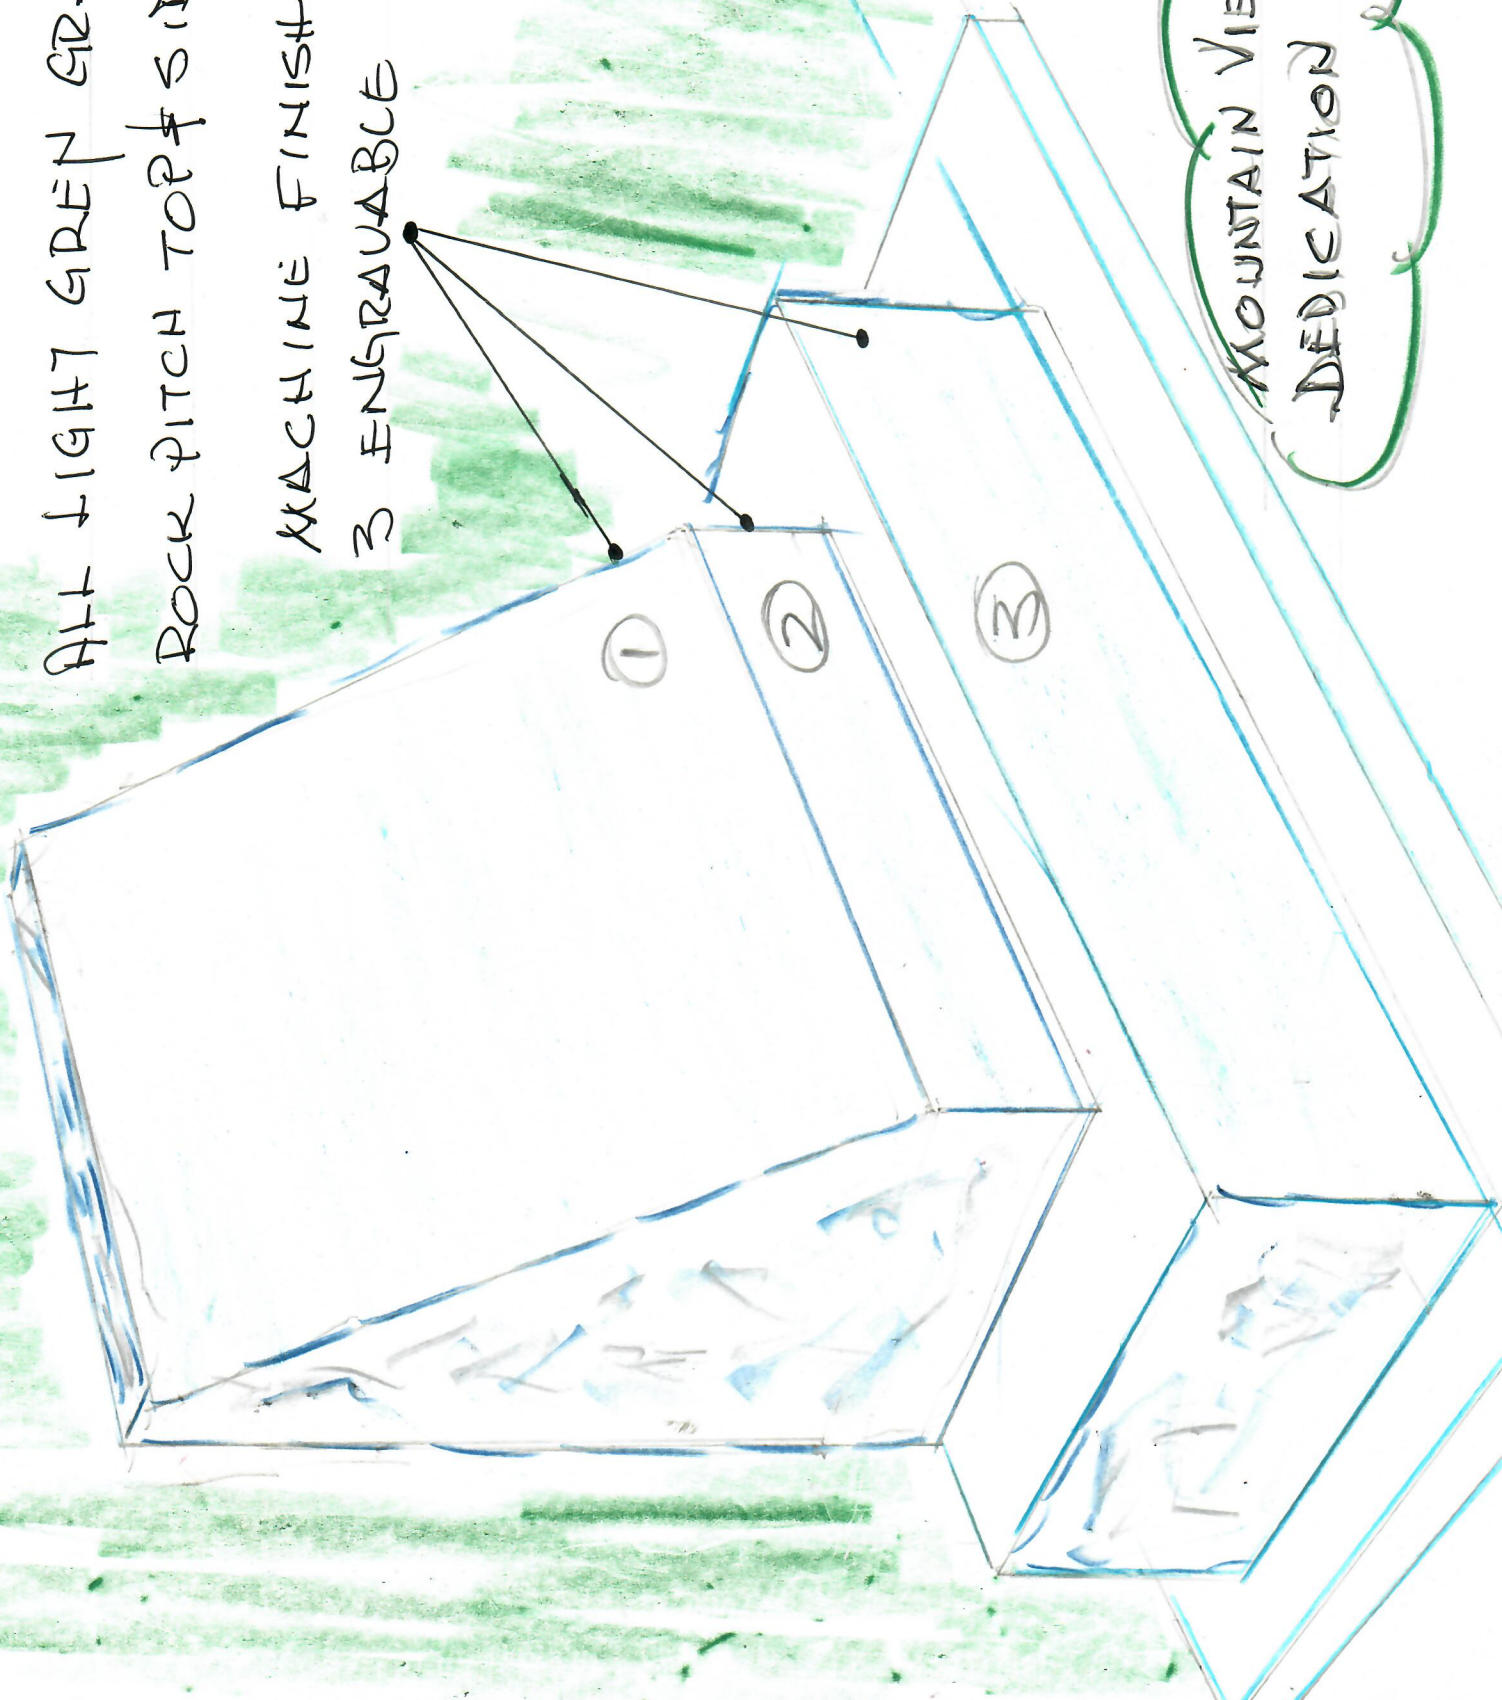

ALL LIGHT GREEN GRANITE
ROCK PITCH TOP SIDES

MACHINE FINISH SMOOTH
3 ENGRAVABLE AREAS

MOUNTAIN VIEW HIGH SCHOOL
DEDICATION STONE