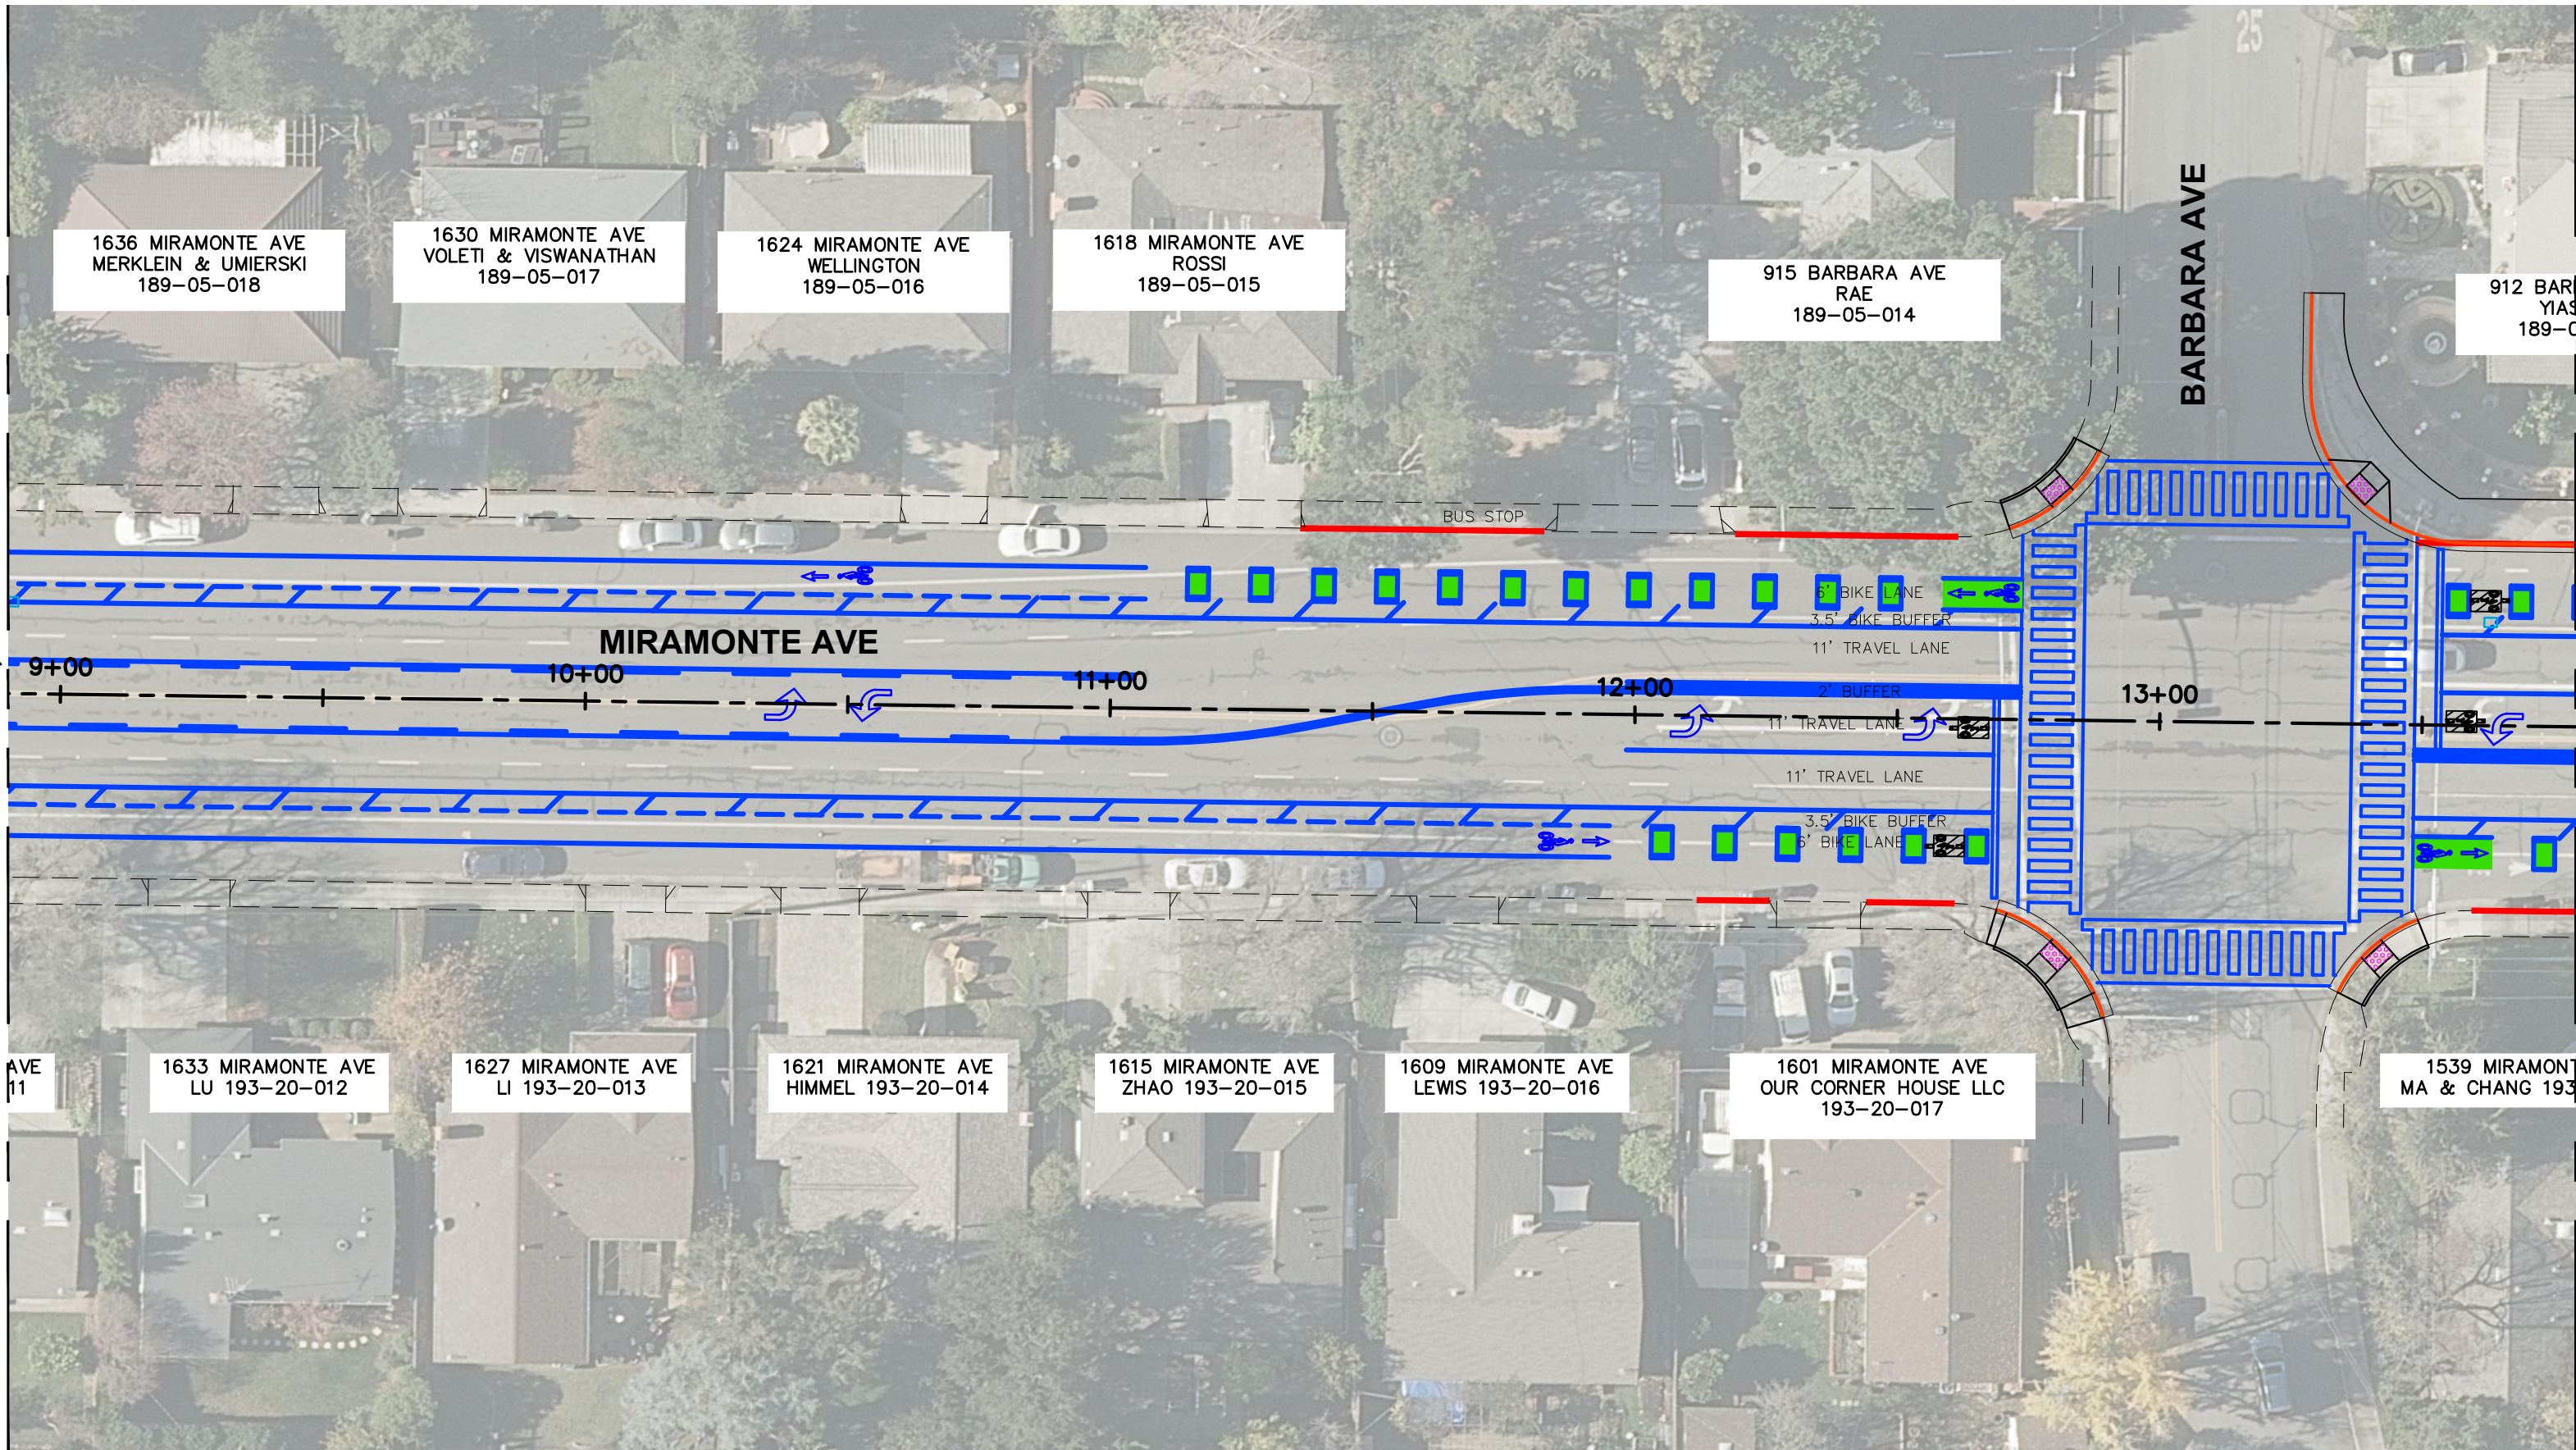

# MIRAMONTE AVENUE IMPROVEMENTS, PROJECT 20-01

SCALE: 1"=30'

925 • 685 • 4569      bellecci.com

SHEET  
2 of 6

MATCHLINE STA 8+90, SEE SHEET 2

MATCHLINE 13+79, SEE SHEET 4

MATCHLINE STA 13+79, SEE SHEET 3

MATCHLINE 18+68, SEE SHEET 5

MATCHLINE STA 18+68, SEE SHEET 4

MATCHLINE 23+58, SEE SHEET 6

MATCHLINE STA 23+58, SEE SHEET 5