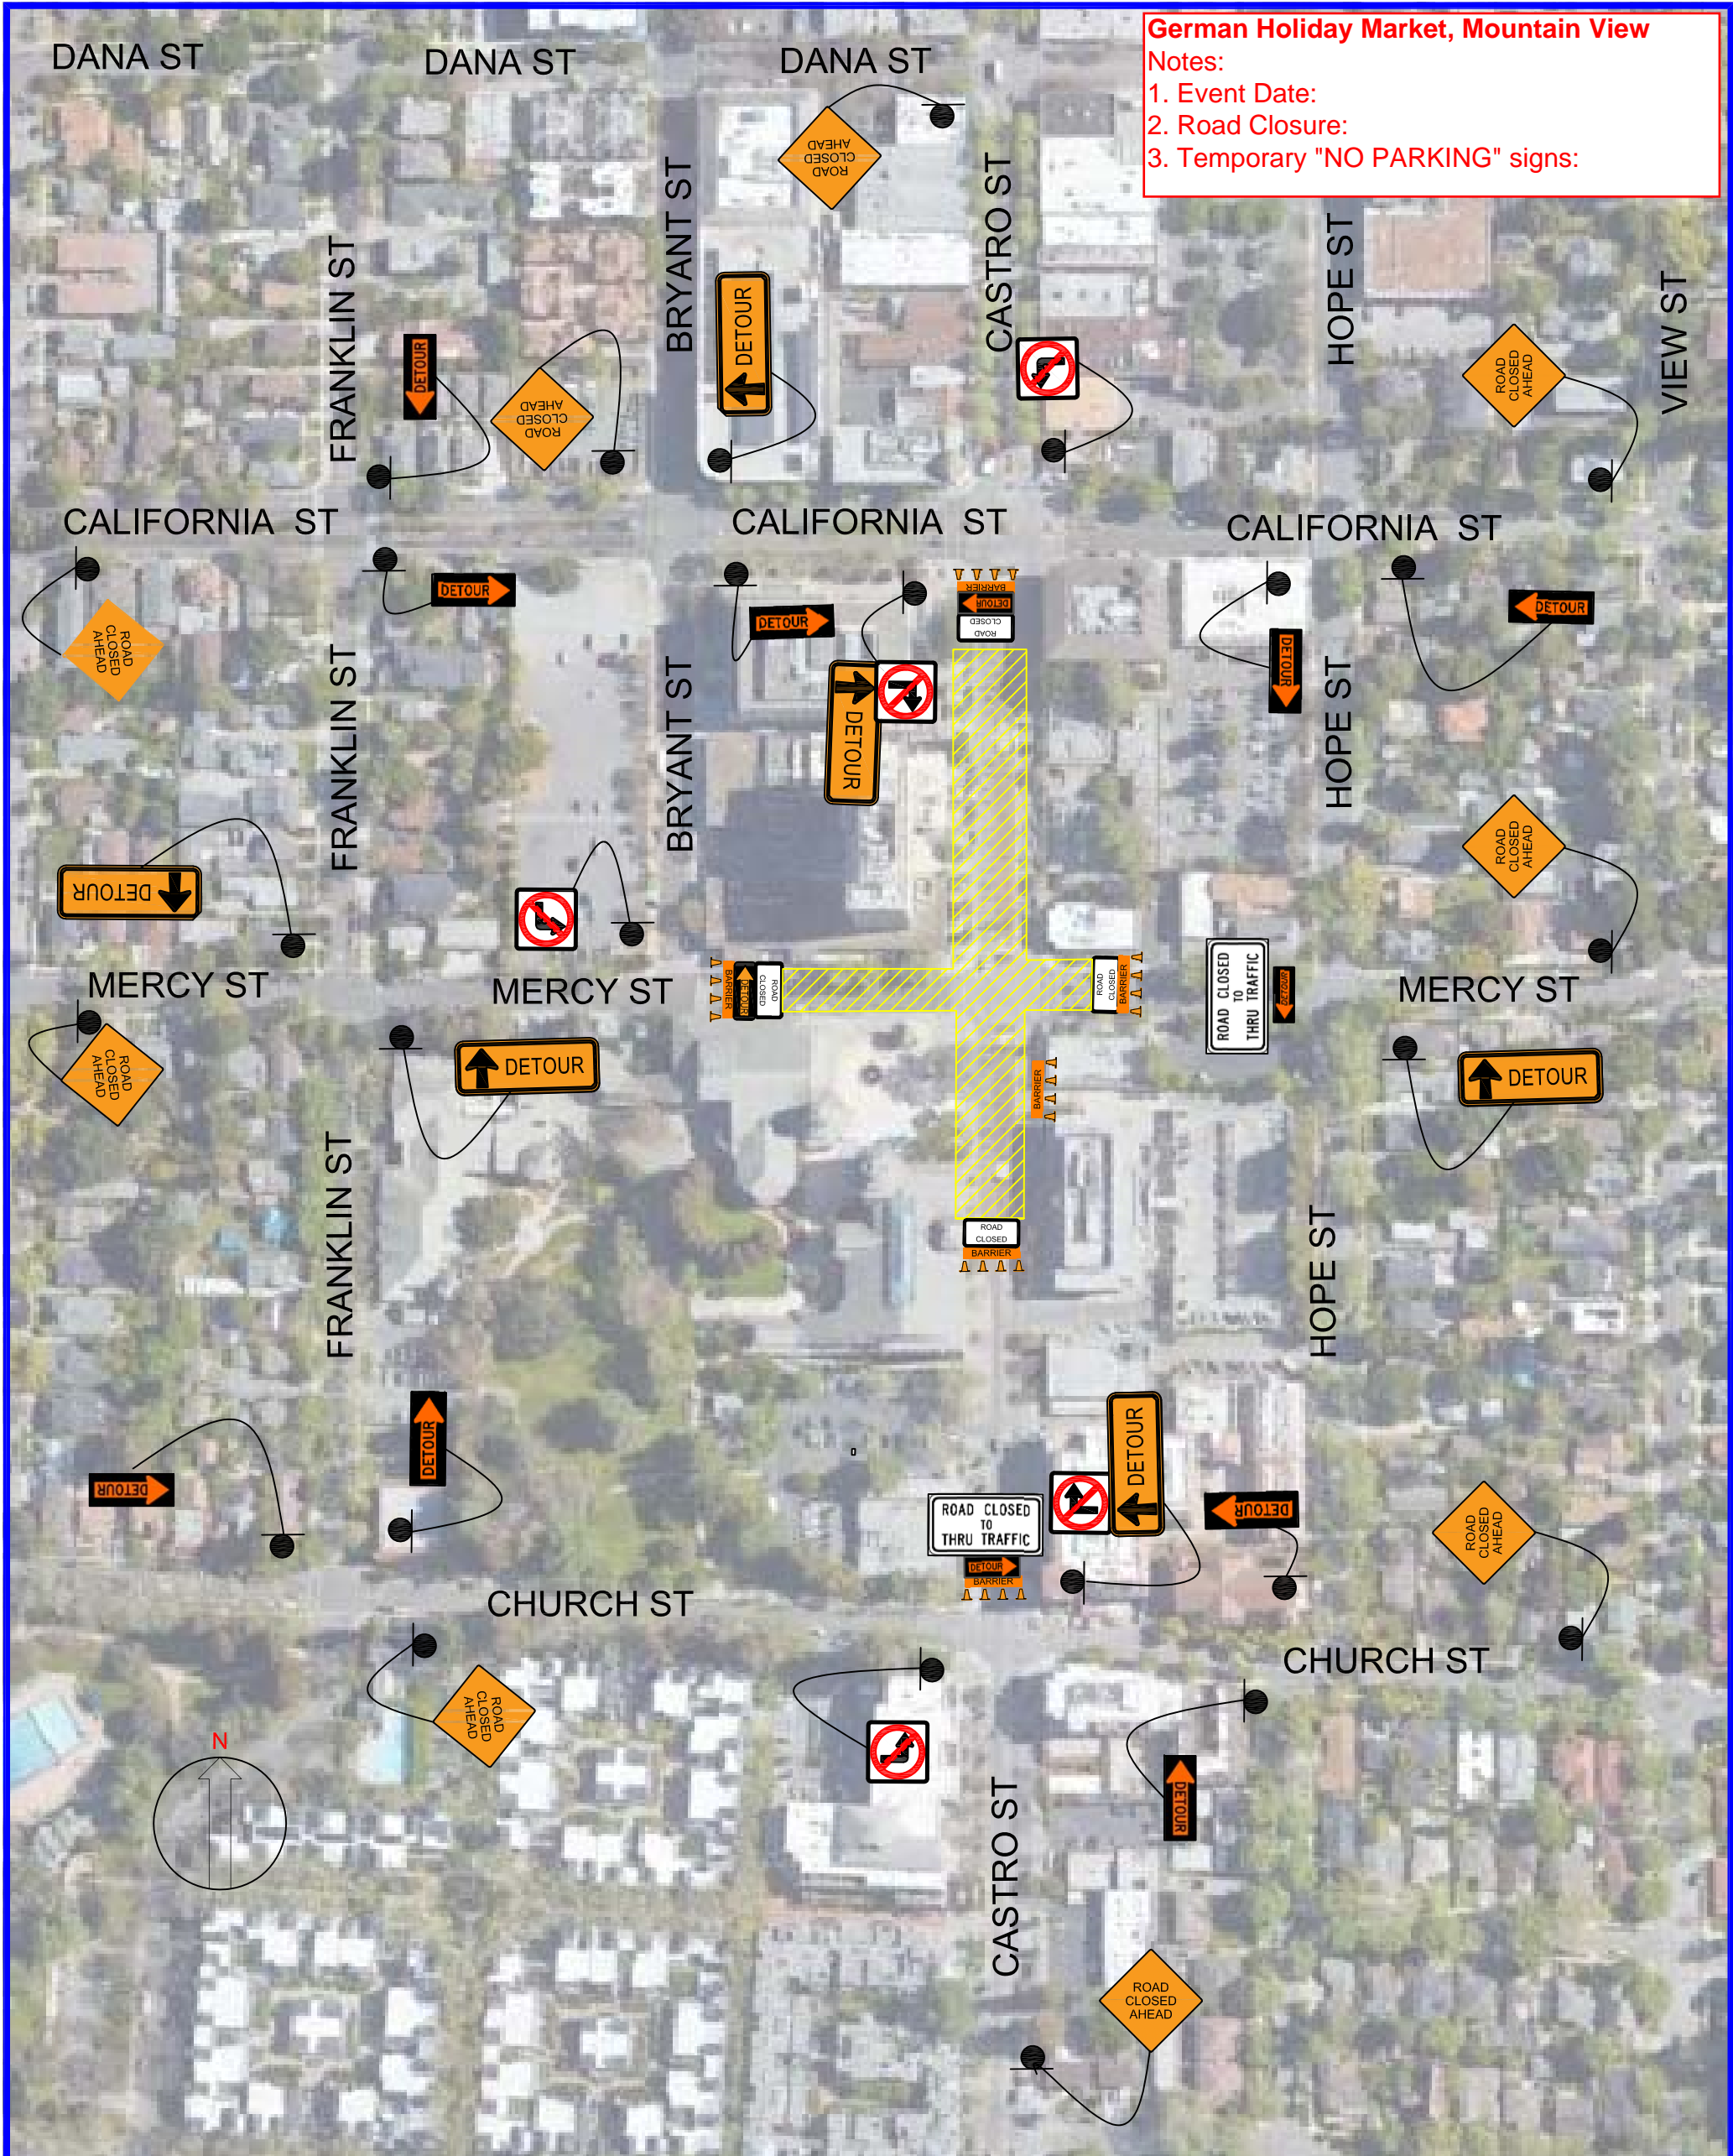

German Holiday Market, Mountain View

Notes:

1. Event Date:
2. Road Closure:
3. Temporary "NO PARKING" signs:

CITY OF MOUNTAIN VIEW

German Holiday Market Traffic Control Plan
December 2019

DRAWN
Maryam Amiri

CHECKED
Darwin Galang

DATE 3/6/19

SCALE Not to Scale

SHEET 1