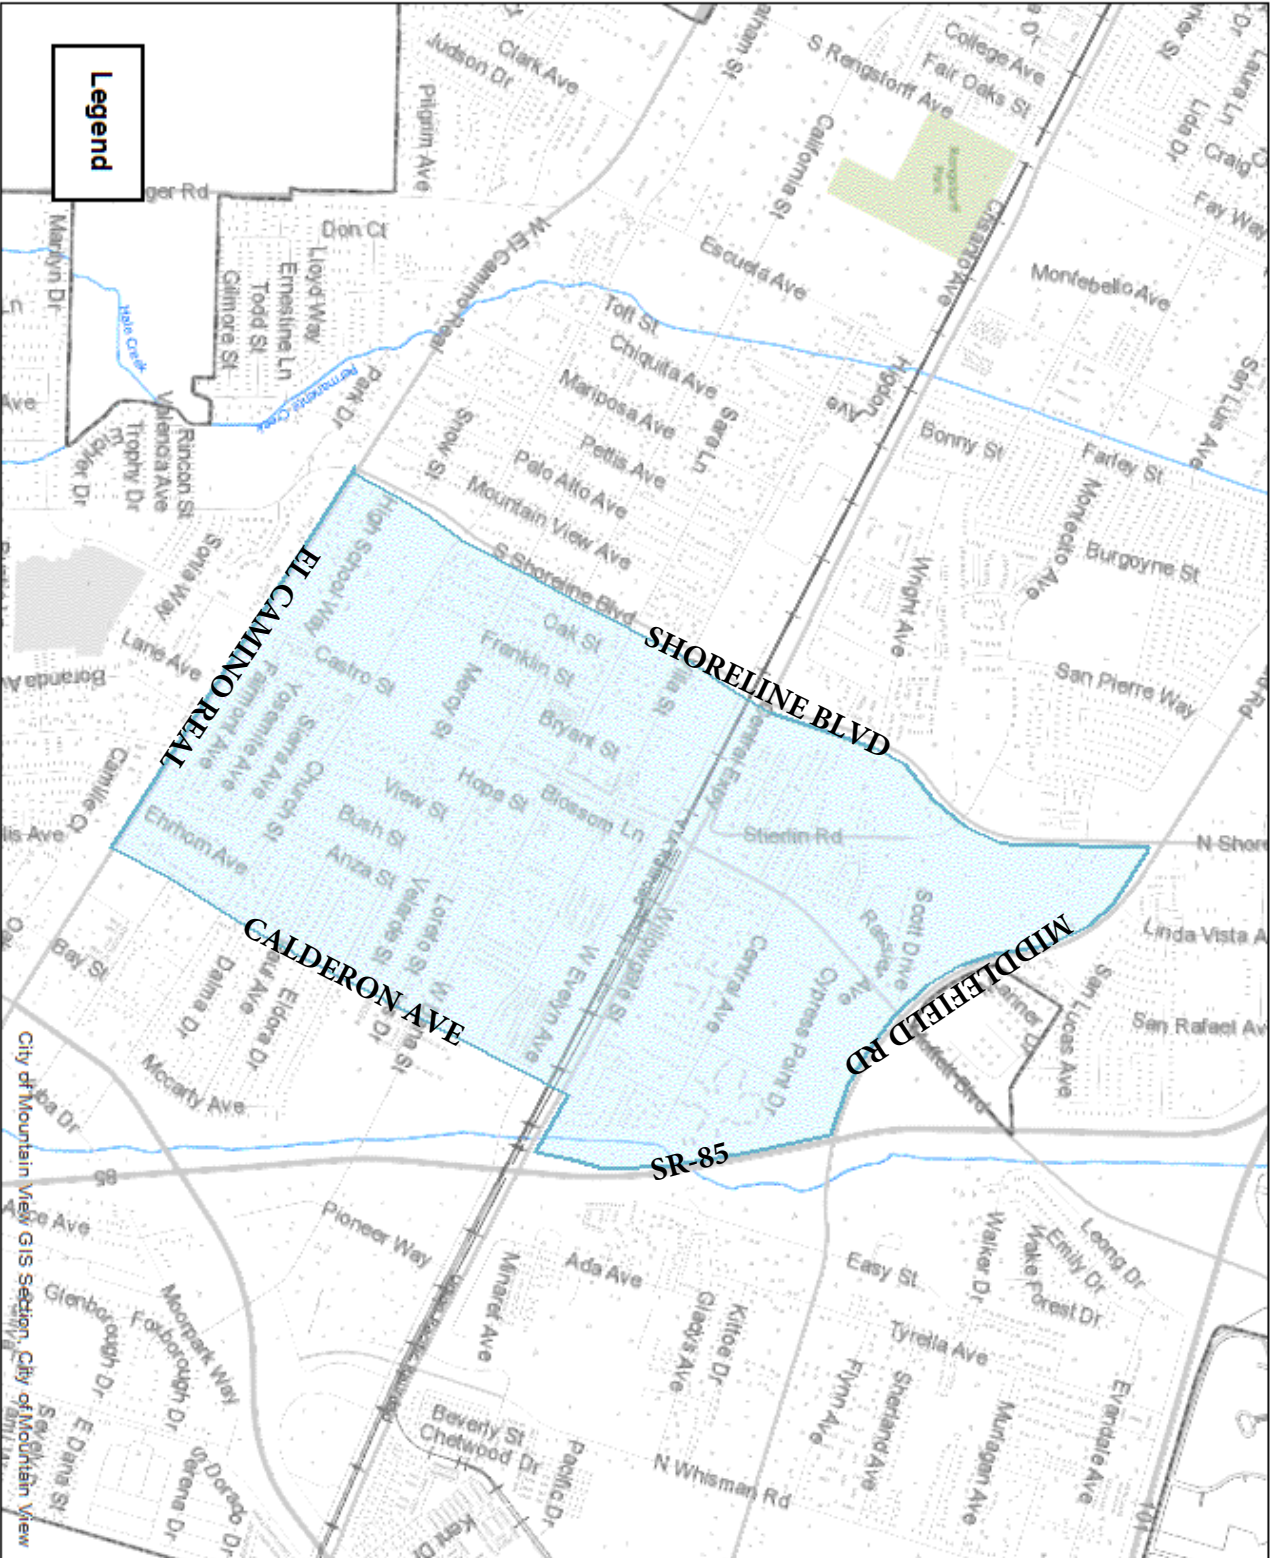

5/17/2017 11:07 AM

Legend

This map is a user-generated static output from the City of Mountain View online mapping site and is for reference only. The City of Mountain View is not liable or responsible for use of this map.

Castro/Moffett/Central Noticing Map