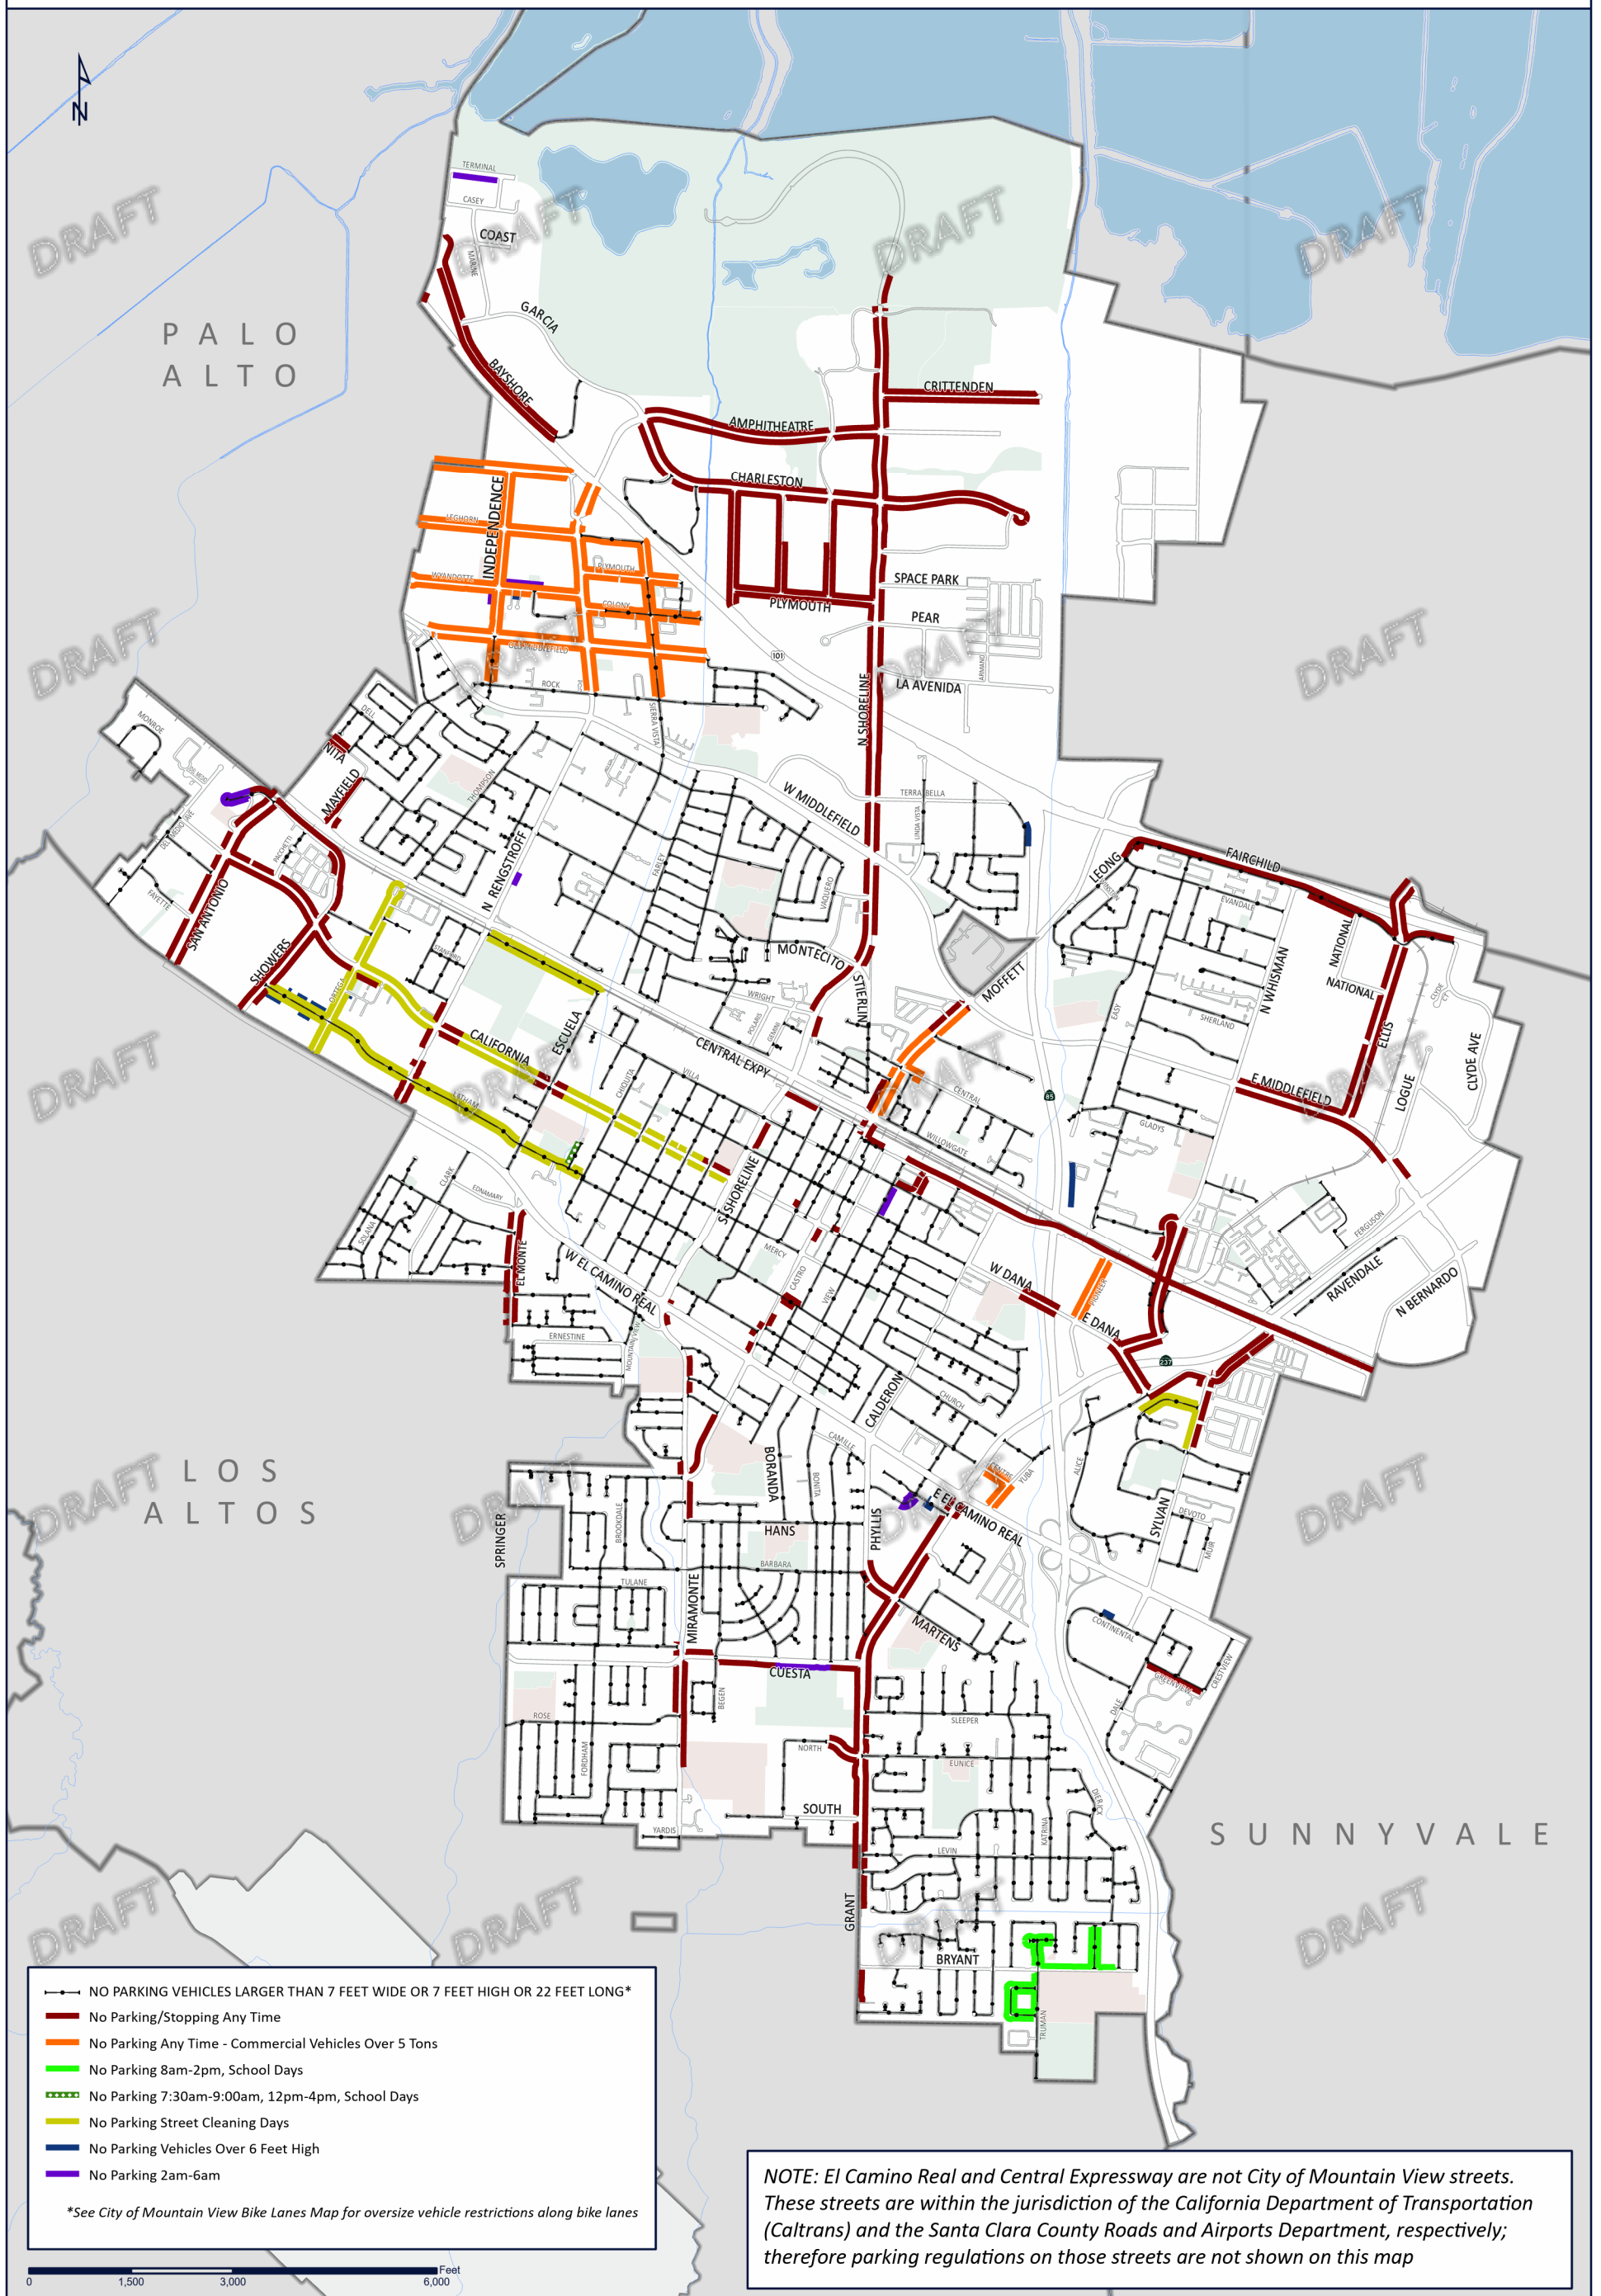

City of Mountain View Street Parking Restrictions

Existing Posted No-Parking Regulations

For information only. The City of Mountain View does not warrant the accuracy of the information contained herein.