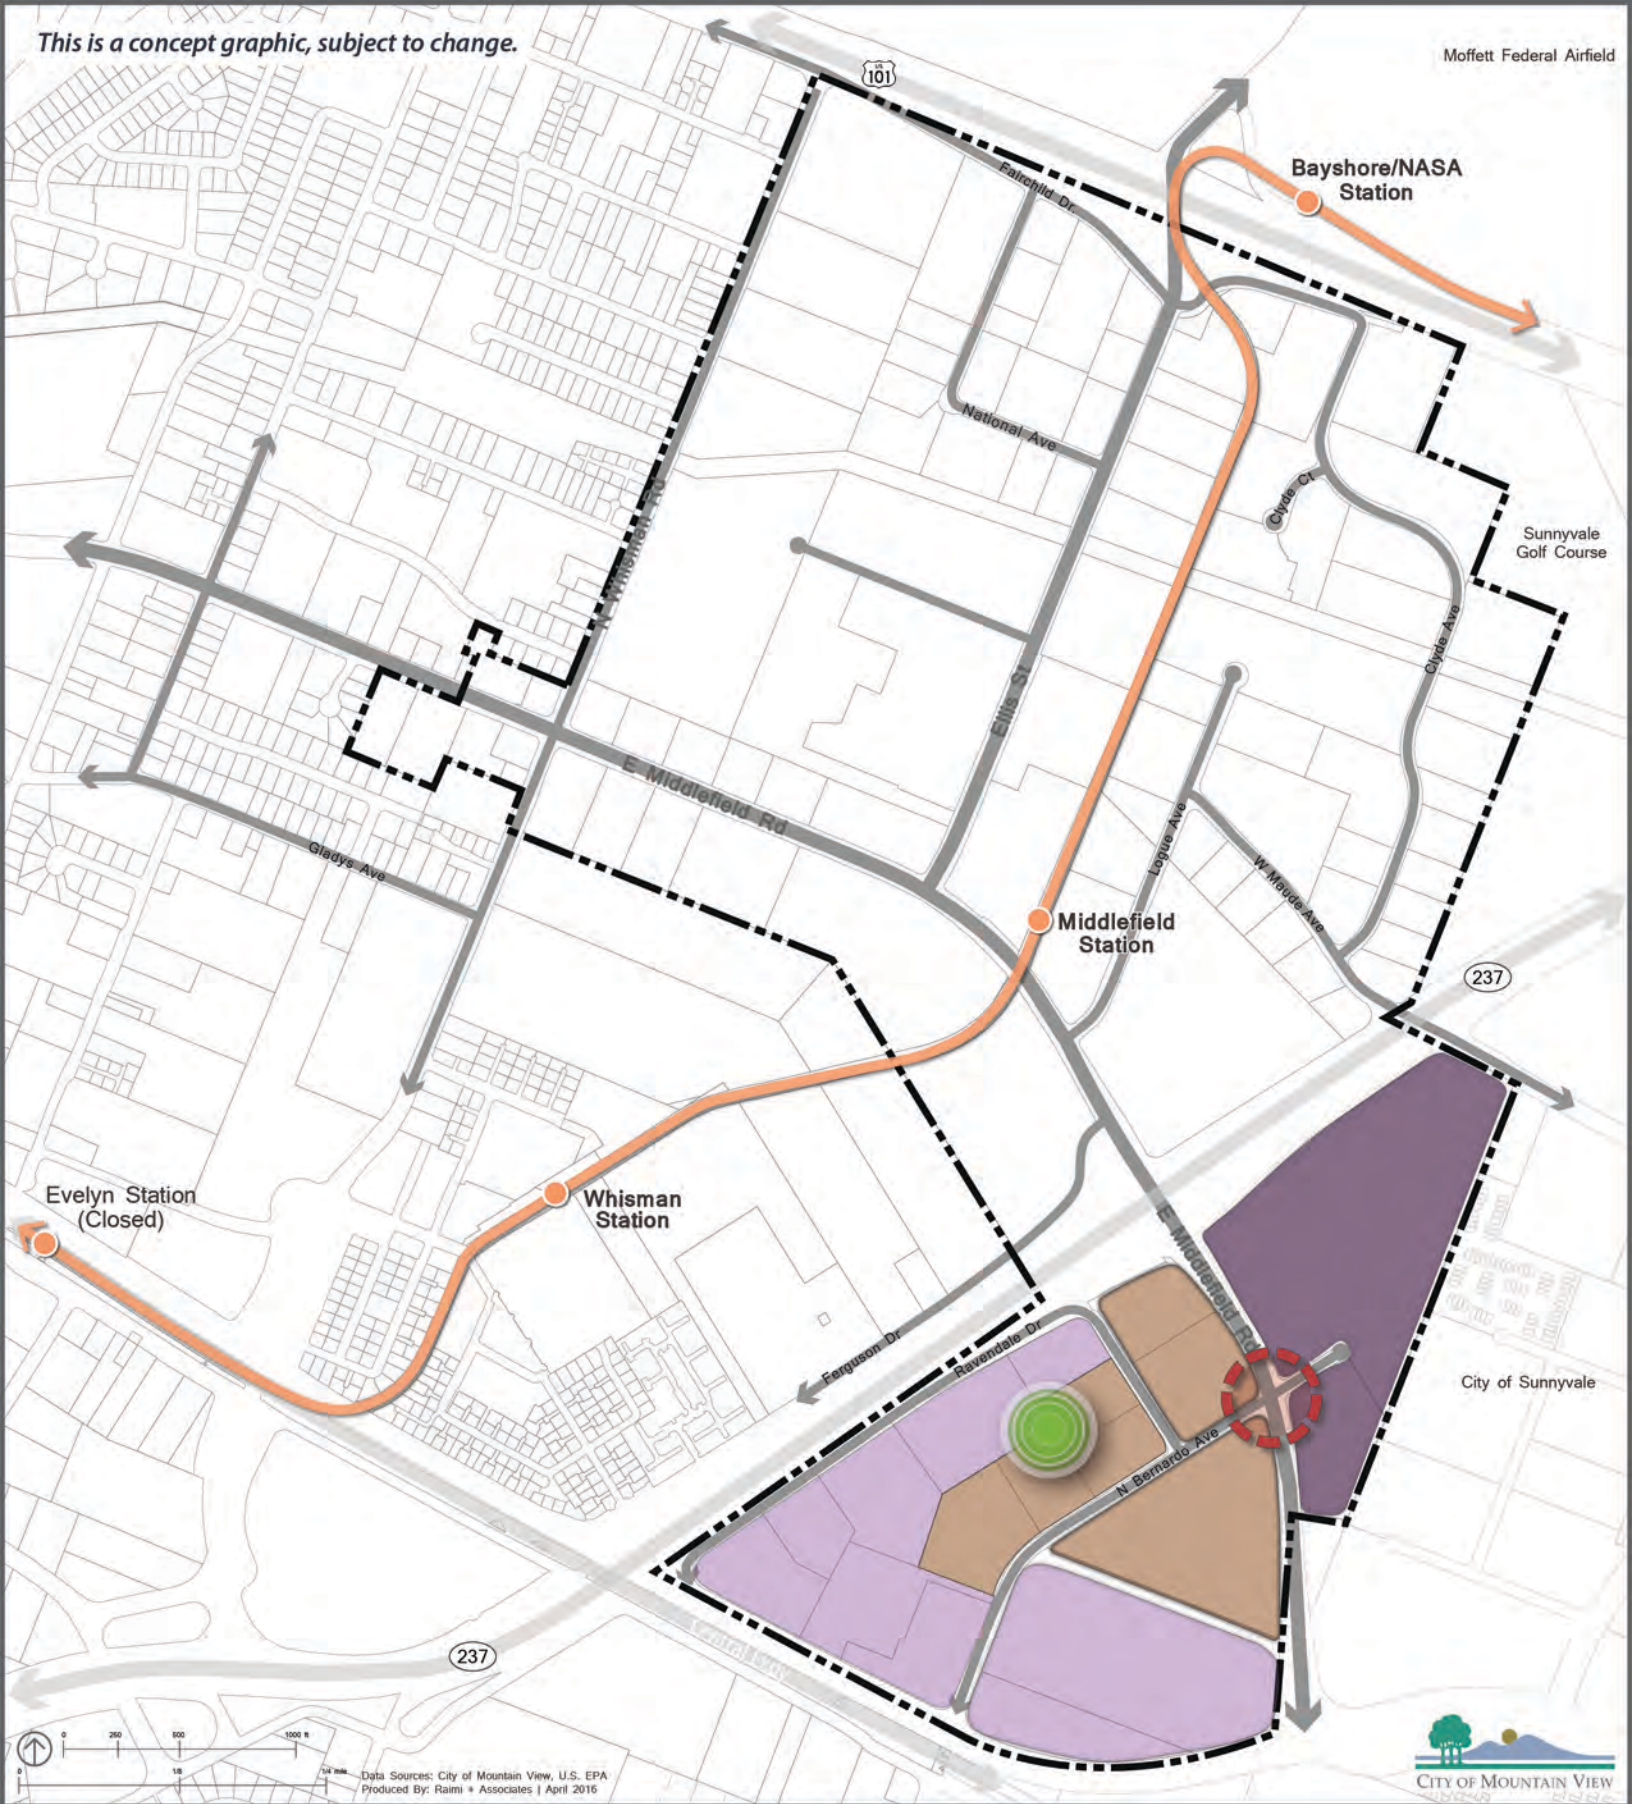

# Attachment 10

Data Sources: City of Mountain View, U.S. EPA  
Produced By: Raimi + Associates | April 2016

## NORTH PLAN AREA CONCEPT – EPC Comments

-  Residential
-  VTA Station
-  Higher Intensity Residential
-  VTA Light Rail Line
-  Residential or Office
-  East Whisman Precise Plan Area
-  Office
-  Conceptual Park/Open Space Locations
-  Higher Intensity Office
-  Ground Floor Retail

This is a concept graphic, subject to change.

Moffett Federal Airfield

### SOUTH PLAN AREA CONCEPT – EPC Comments

-  Residential
-  VTA Station
-  Higher Intensity Residential
-  VTA Light Rail Line
-  Residential or Office
-  East Whisman Precise Plan Area
-  Office
-  Conceptual Park/Open Space Locations
-  Higher Intensity Office
-  Ground Floor Retail