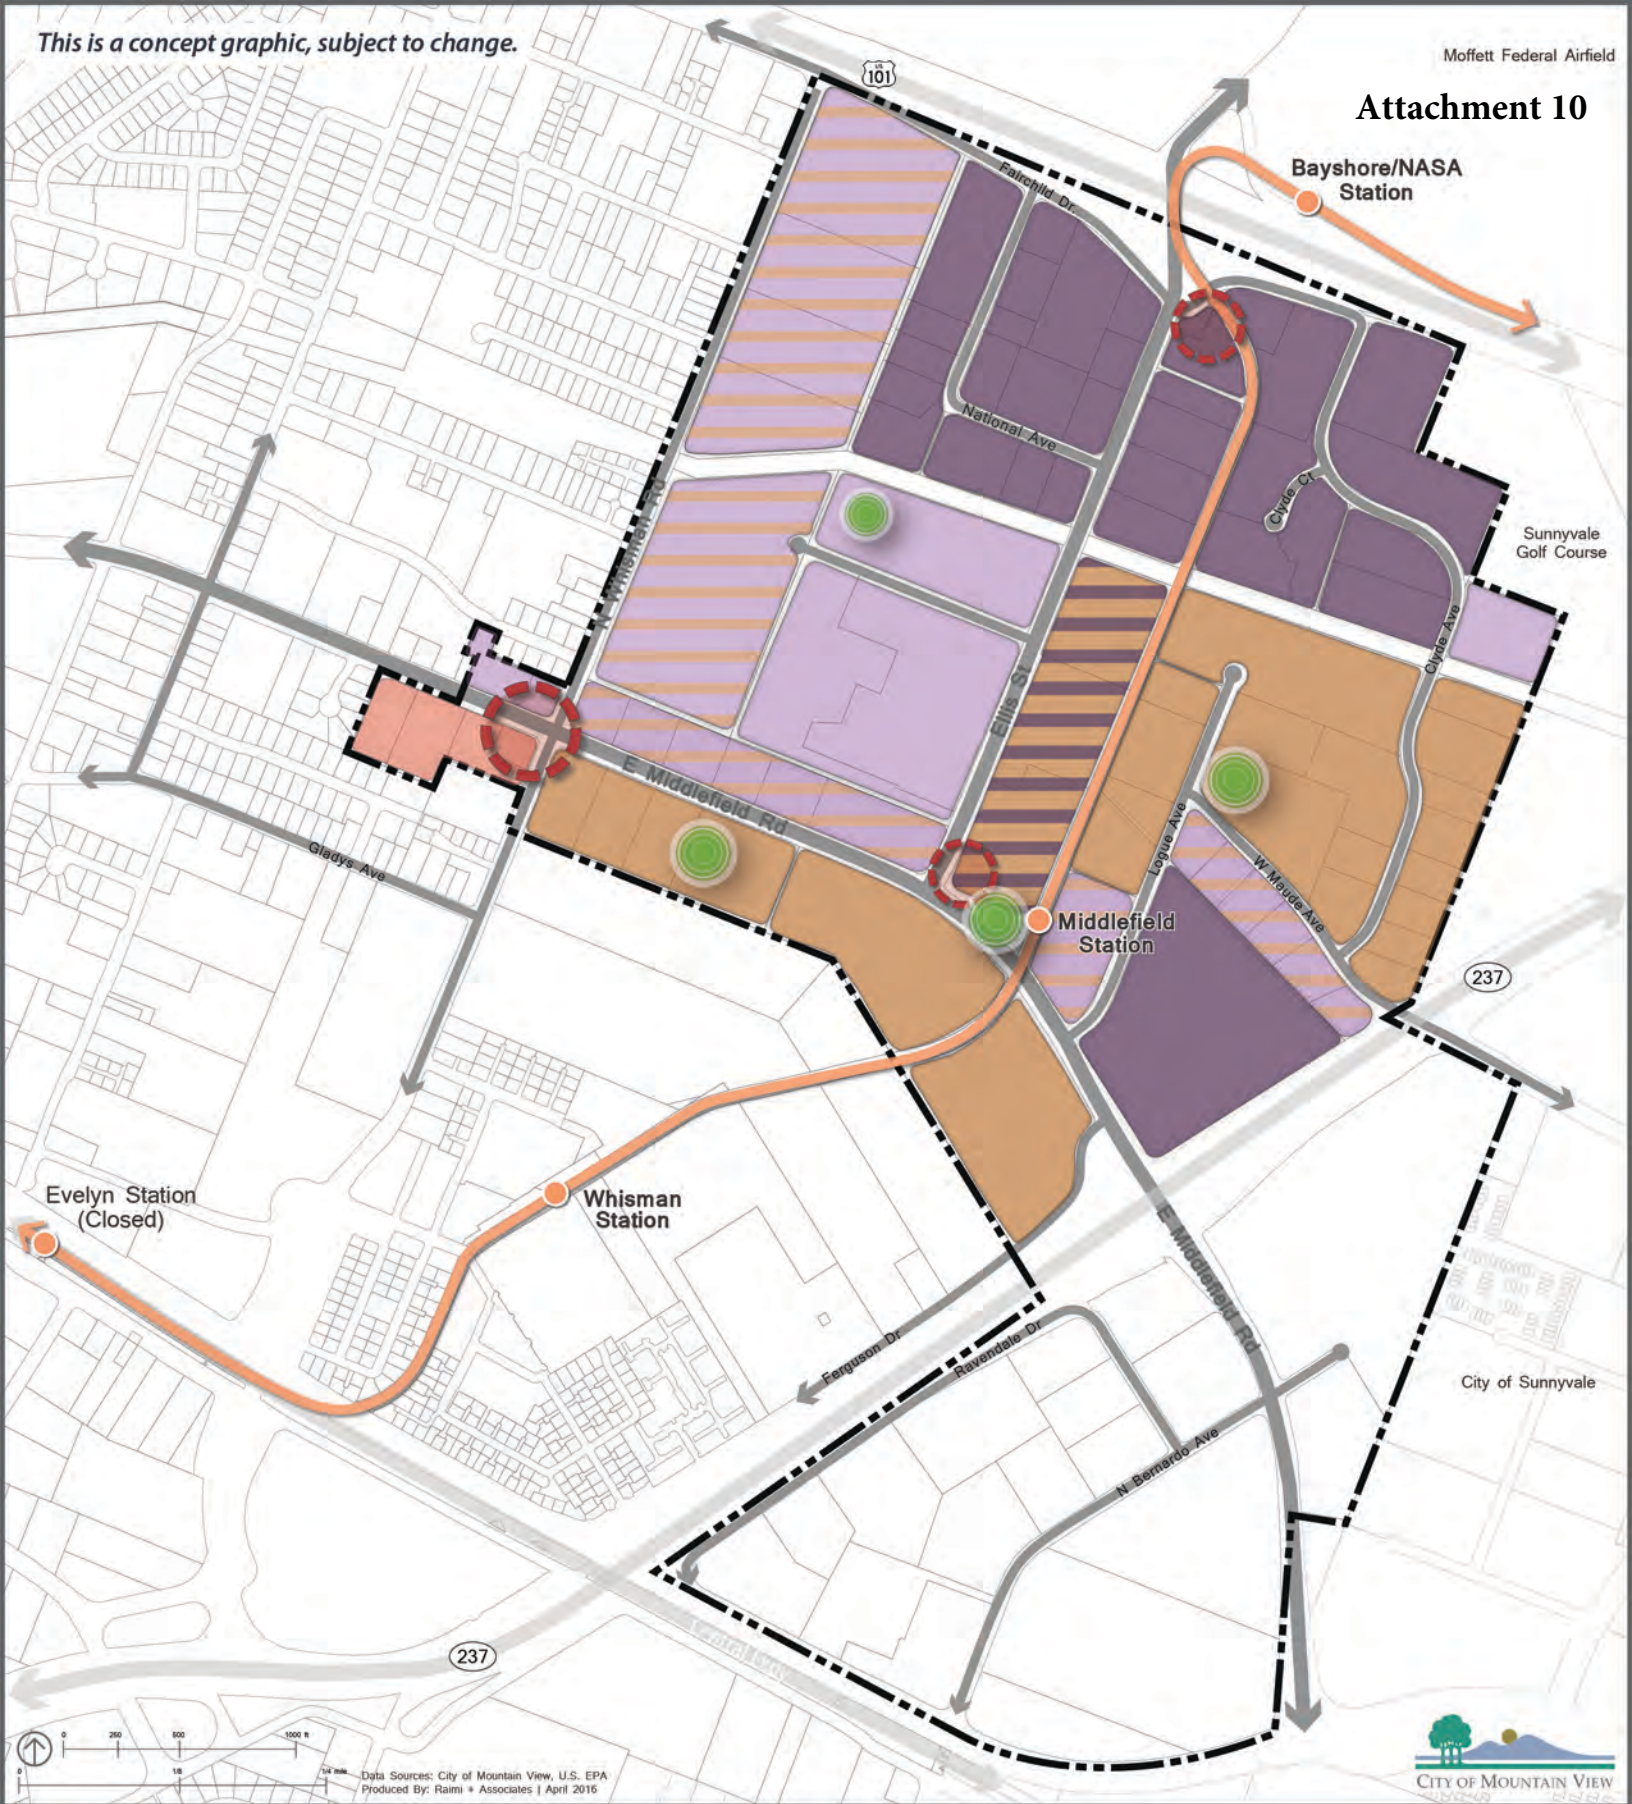

This is a concept graphic, subject to change.

Moffett Federal Airfield

Attachment 10

NORTH PLAN AREA CONCEPT – EPC Comments

- Residential
- VTA Station
- Higher Intensity Residential
- VTA Light Rail Line
- Residential or Office
- East Whisman Precise Plan Area
- Office
- Conceptual Park/Open Space Locations
- Higher Intensity Office
- Ground Floor Retail