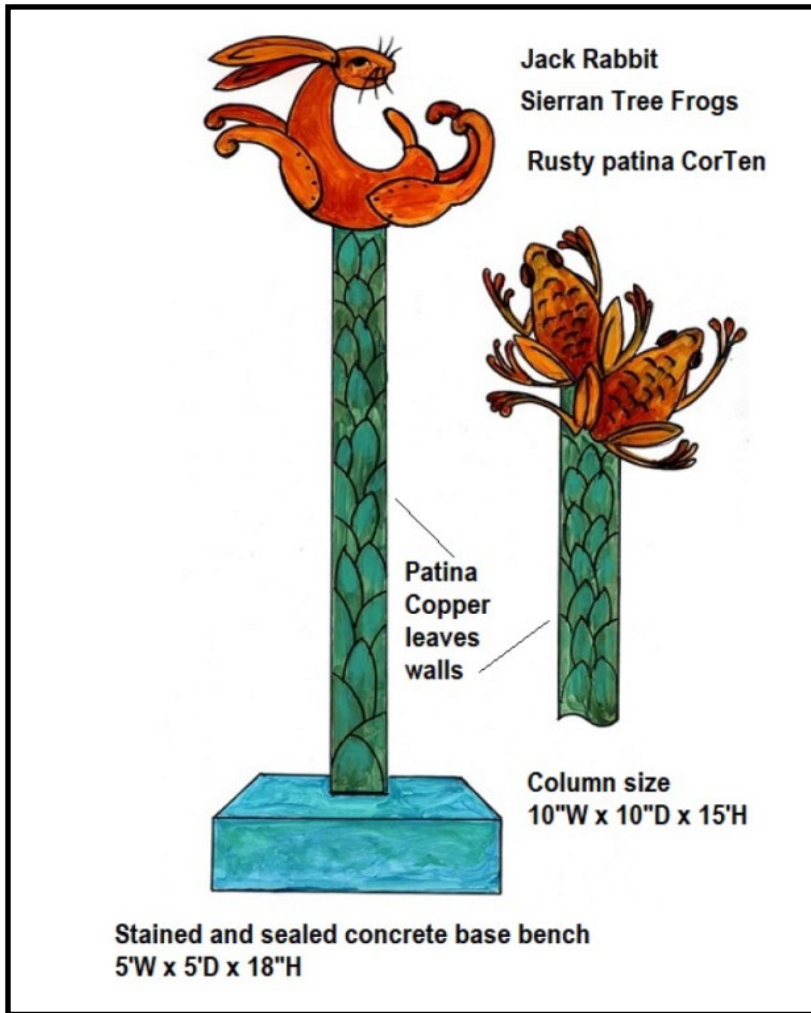

"Shoreline Wonders" Alternative 1 - Monarch Butterflies and Bees

Option 1.A - Corten Steel

Option 1.B- Stainless Steel

"Shoreline Wonders" Alternative 2 - Jack Rabbit and Sierran Tree Frogs

Option 2.A- Corten Steel

Option 2.B- Stainless Steel