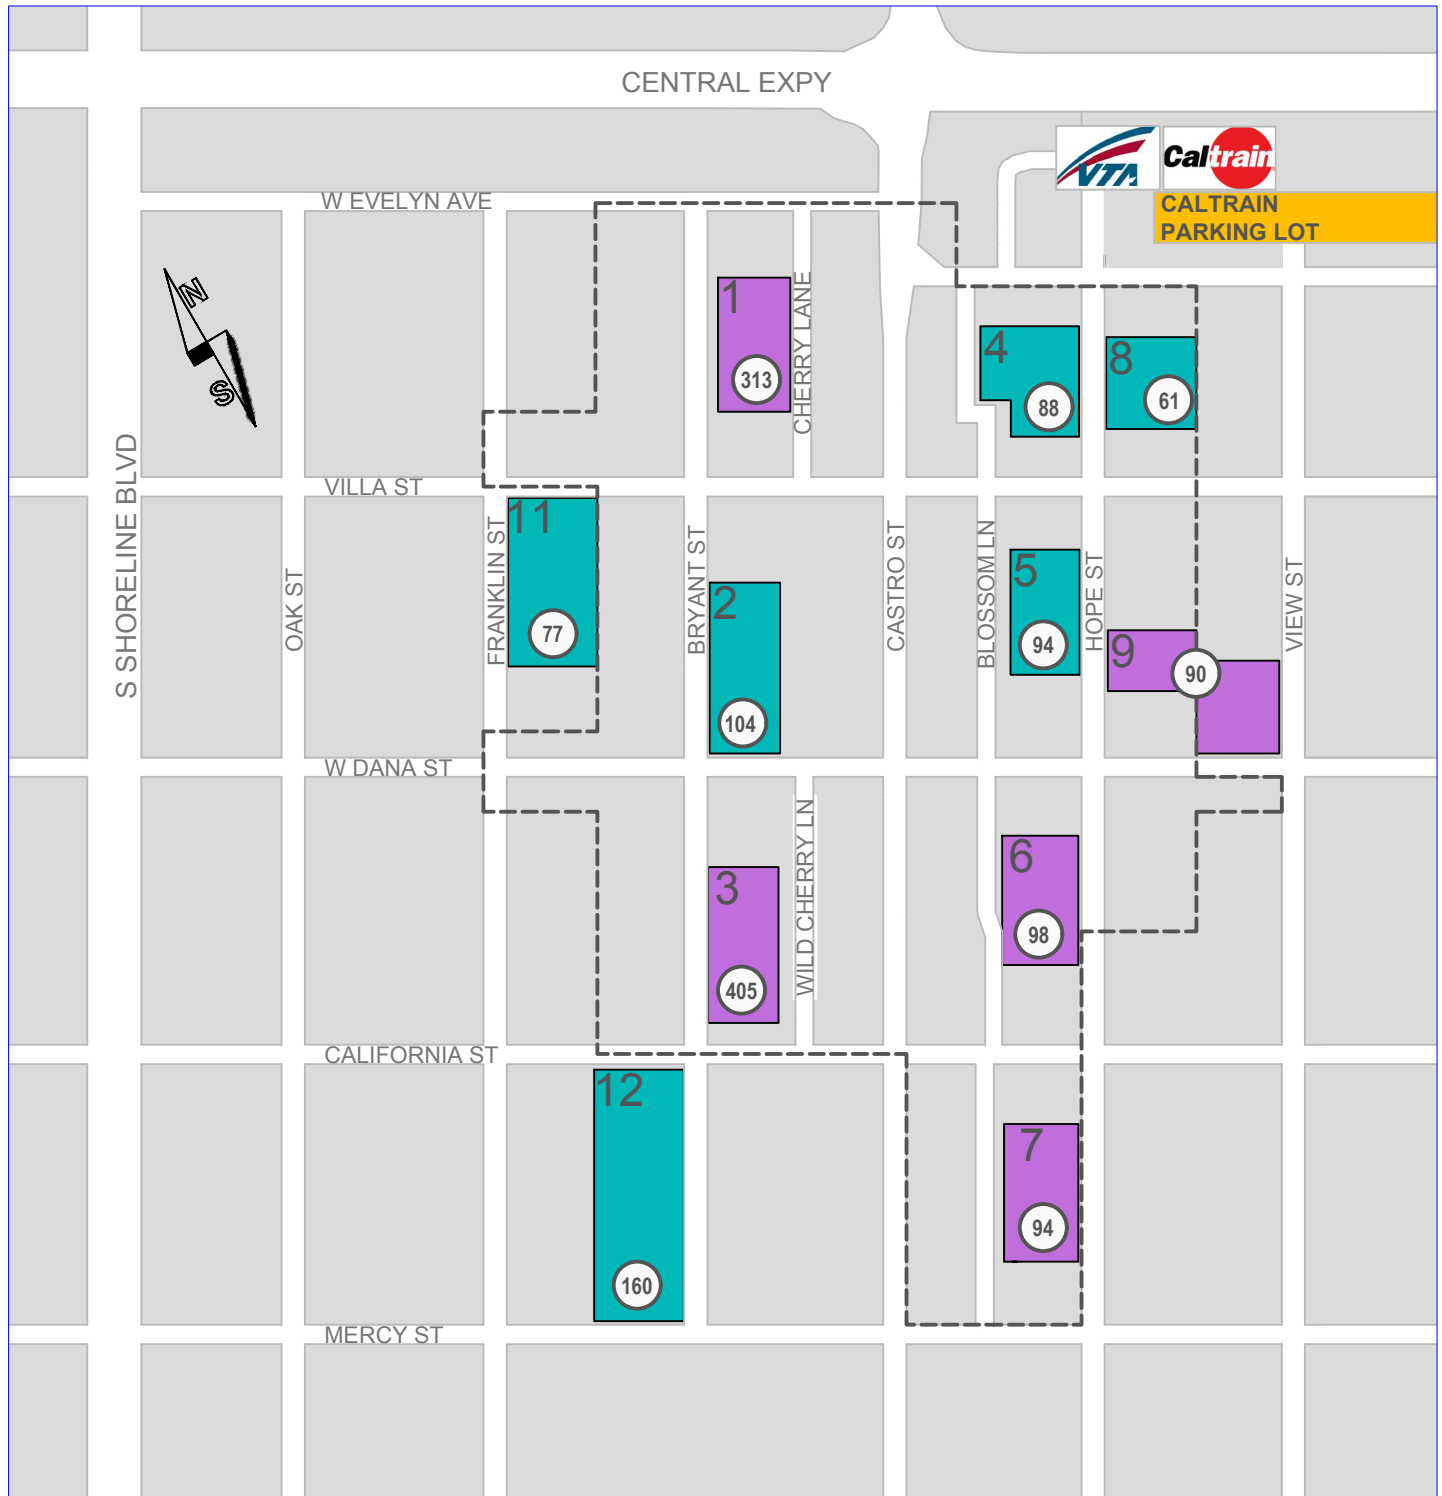

DOWNTOWN PARKING FACILITIES

-  PERMIT PARKING ALLOWED
-  PERMIT PARKING NOT ALLOWED
-  CALTRAIN STATION
-  VTA STATION
-  NUMBER OF SPACES IN LOT
-  PARKING DISTRICT BOUNDARY