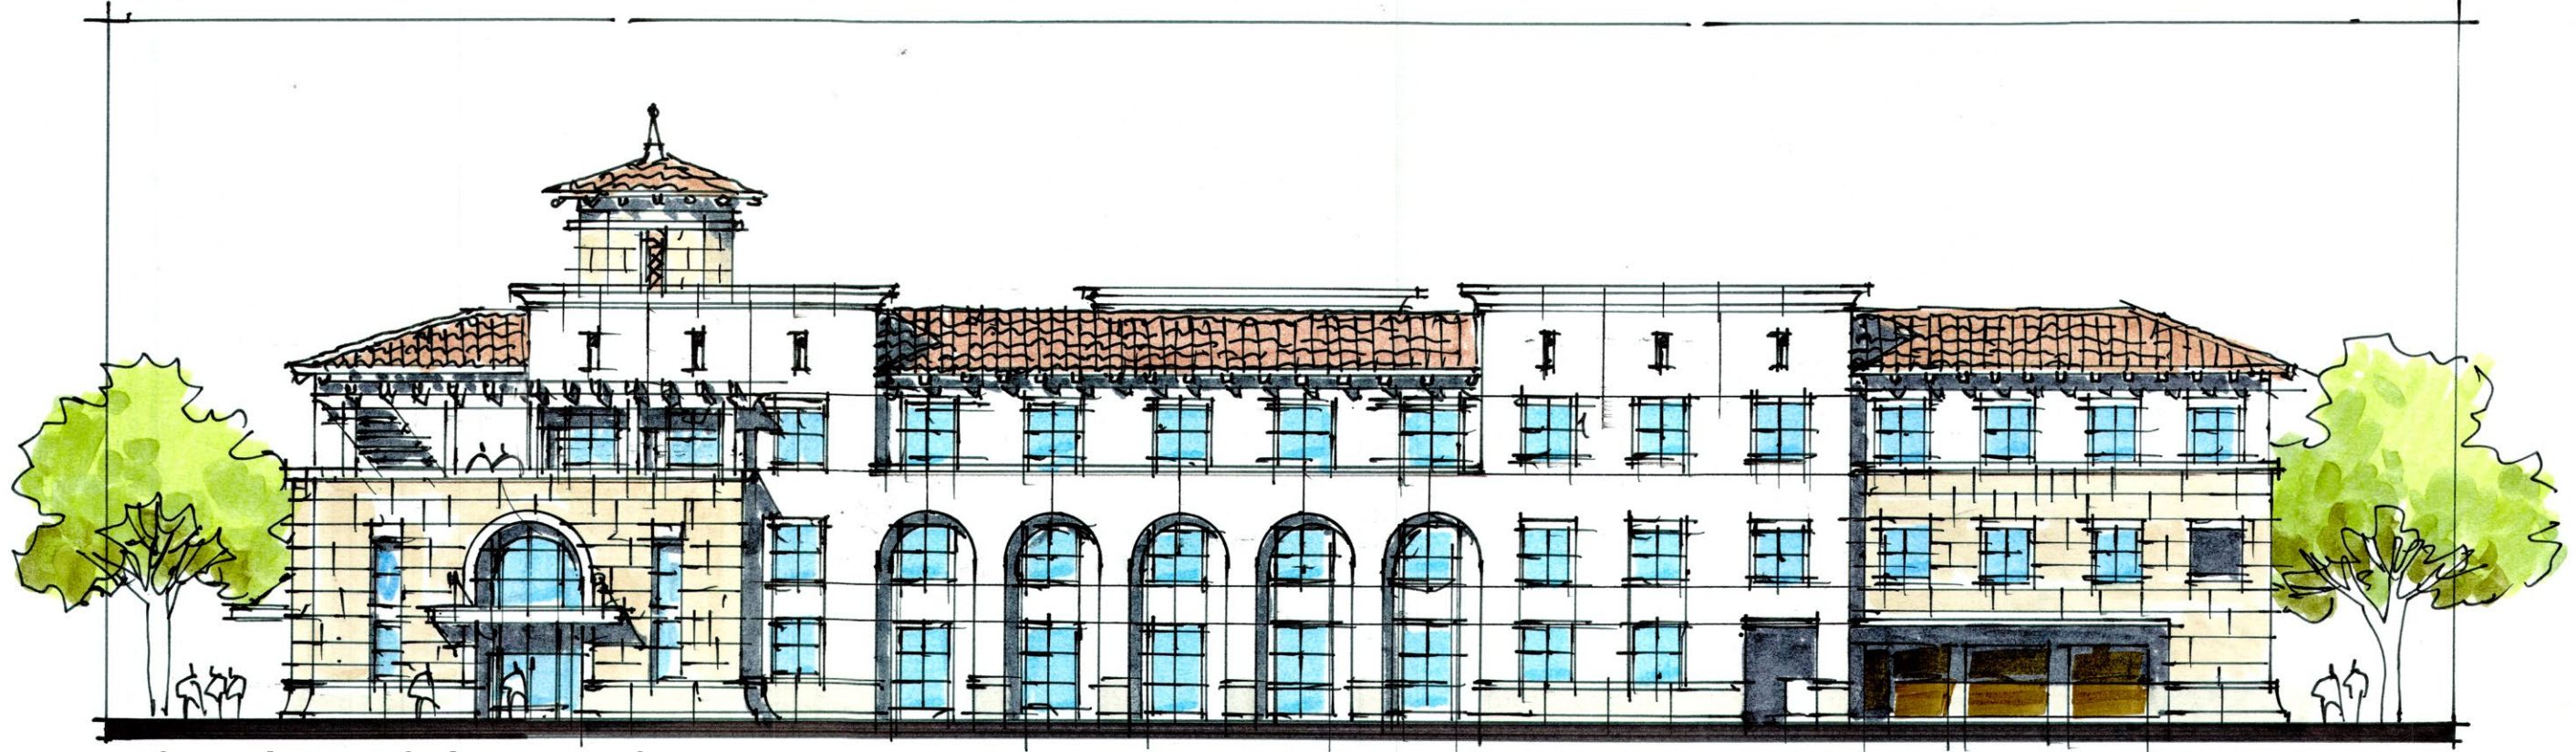

SOUTH (VILLA ST) ELEVATION

NORTH (INTERIOR) ELEVATION

MAIN LOBBY PERSPECTIVE

AUDITORIUM PERSPECTIVE

CALABASAS CITY HALL & LIBRARY

MOUNTAIN VIEW TOWN HALL

SCU - ART & ART HISTORY BUILDING

PRESIDIO - SAN FRANCISCO

SOUTH (VILLA ST) ELEVATION

NORTH (INTERIOR) ELEVATION

MAIN LOBBY PERSPECTIVE

AUDITORIUM PERSPECTIVE

CASTRO STATION - MOUNTAIN VIEW

MOUNTAIN VIEW TRAIN STATION

LAKE FOREST CITY HALL

TRUCKEE CITY HALL

MOUNTAIN VIEW PUBLIC SAFETY BUILDING
ELEVATIONS AND RENDERINGS OF PROPOSED CONCEPTS

CIVIC AMERICANA