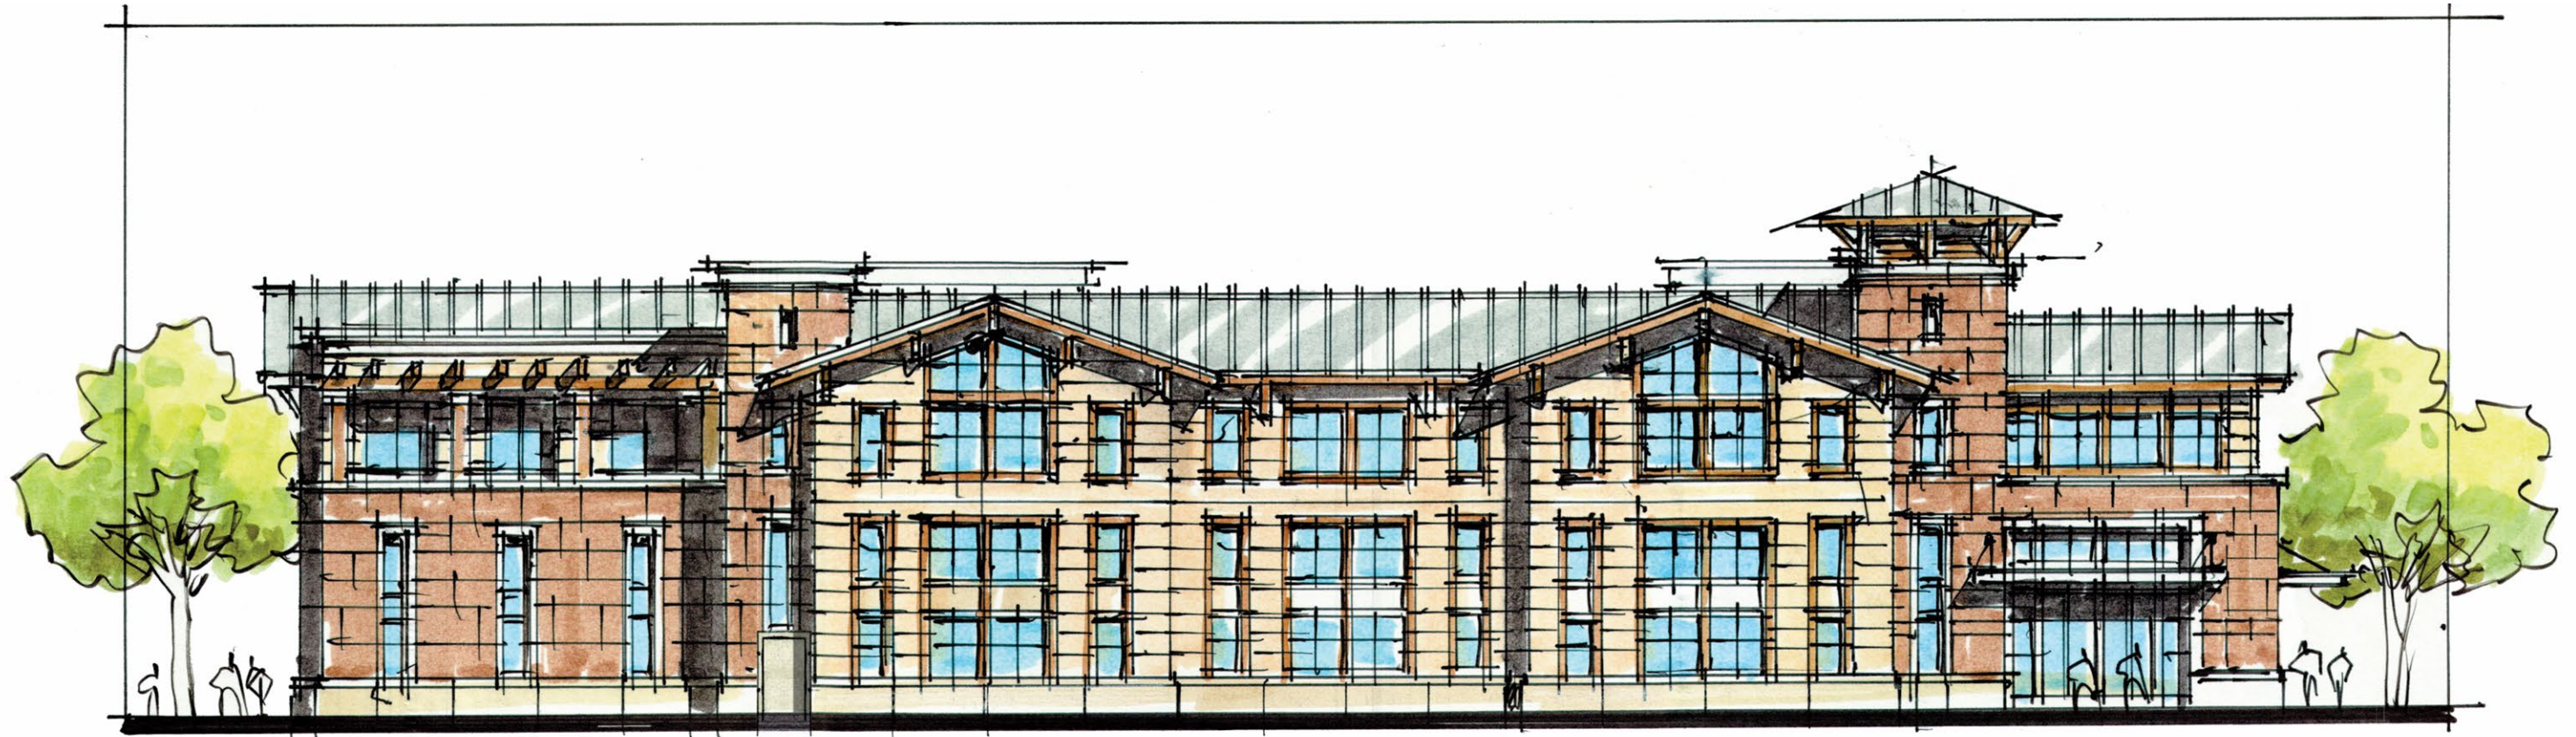

SOUTH (VILLA ST) ELEVATION

NORTH (INTERIOR) ELEVATION

MAIN LOBBY PERSPECTIVE

AUDITORIUM PERSPECTIVE

CALABASAS CITY HALL & LIBRARY

MOUNTAIN VIEW TOWN HALL

SCU - ART & ART HISTORY BUILDING

PRESIDIO - SAN FRANCISCO

SOUTH (VILLA ST) ELEVATION

NORTH (INTERIOR) ELEVATION

MAIN LOBBY PERSPECTIVE

AUDITORIUM PERSPECTIVE

CASTRO STATION - MOUNTAIN VIEW

MOUNTAIN VIEW TRAIN STATION

LAKE FOREST CITY HALL

TRUCKEE CITY HALL

MOUNTAIN VIEW PUBLIC SAFETY BUILDING
ELEVATIONS AND RENDERINGS OF PROPOSED CONCEPTS

CIVIC AMERICANA