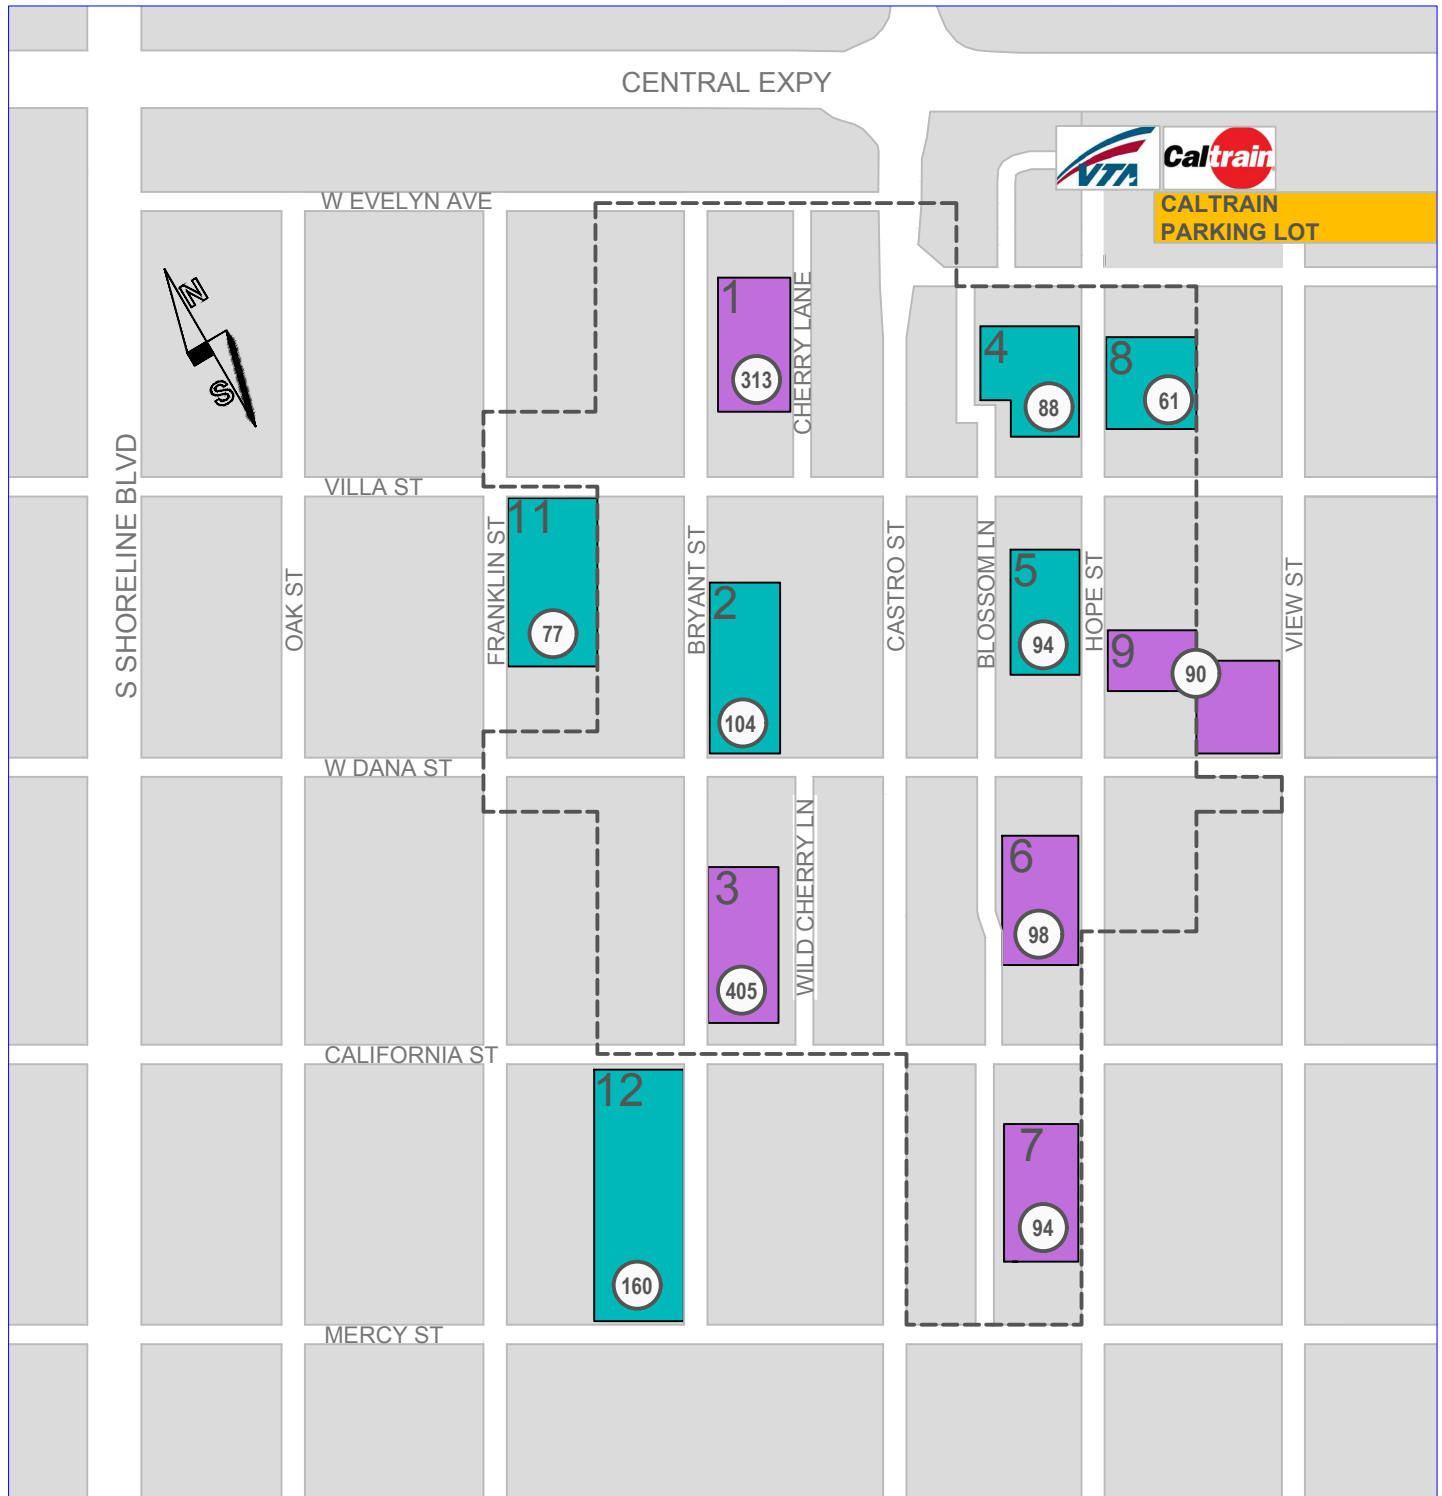

# DOWNTOWN PARKING FACILITIES

-  PERMIT PARKING ALLOWED
-  PERMIT PARKING NOT ALLOWED
-  CALTRAIN STATION
-  VTA STATION
-  NUMBER OF SPACES IN LOT
-  PARKING DISTRICT BOUNDARY