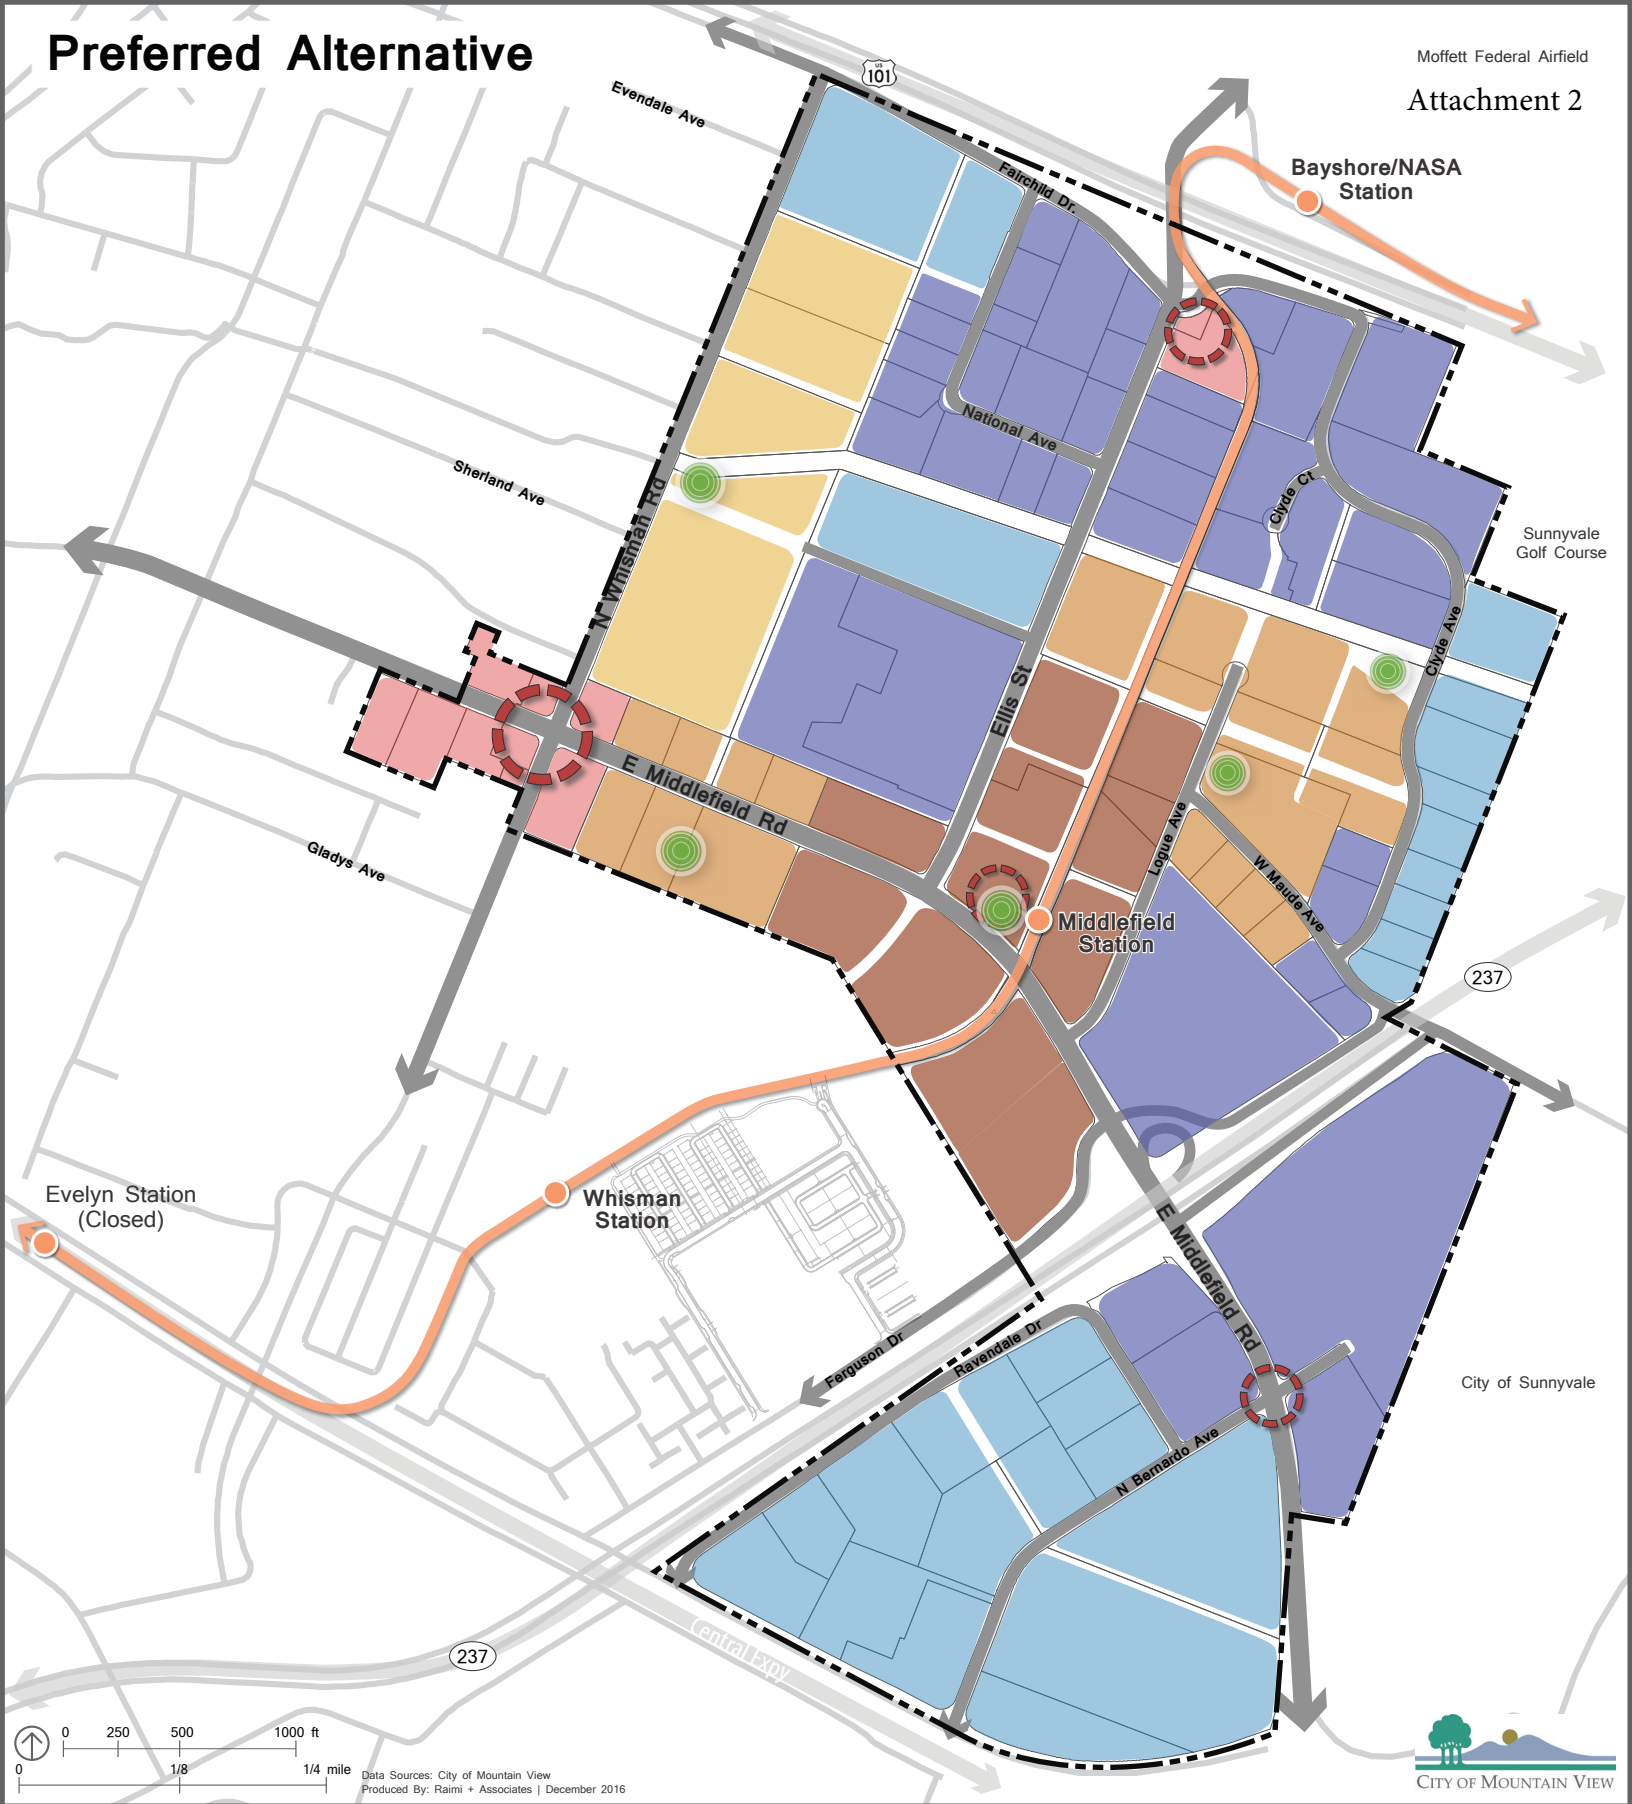

Preferred Alternative

Evelyn Station
(Closed)

Whisman Station

Middlefield Station

Bayshore/NASA Station

Sunnyvale Golf Course

City of Sunnyvale

Data Sources: City of Mountain View
Produced By: Raimi + Associates | December 2016

- Lower-Density Residential (up to 4 stories)
- Medium-Density Residential (5-6 stories)
- Higher-Density Residential (7-8 stories)
- Mixed-Use Village Center / Retail (1 to 3 stories)
- Lower-Intensity Office (up to 4 stories)
- Medium-Intensity Office (4-5 stories)
- Higher-Intensity Office (5-6 stories)

- VTA Station
- VTA Light Rail Line
- Precise Plan Area
- Retail Location
- Conceptual Park Locations