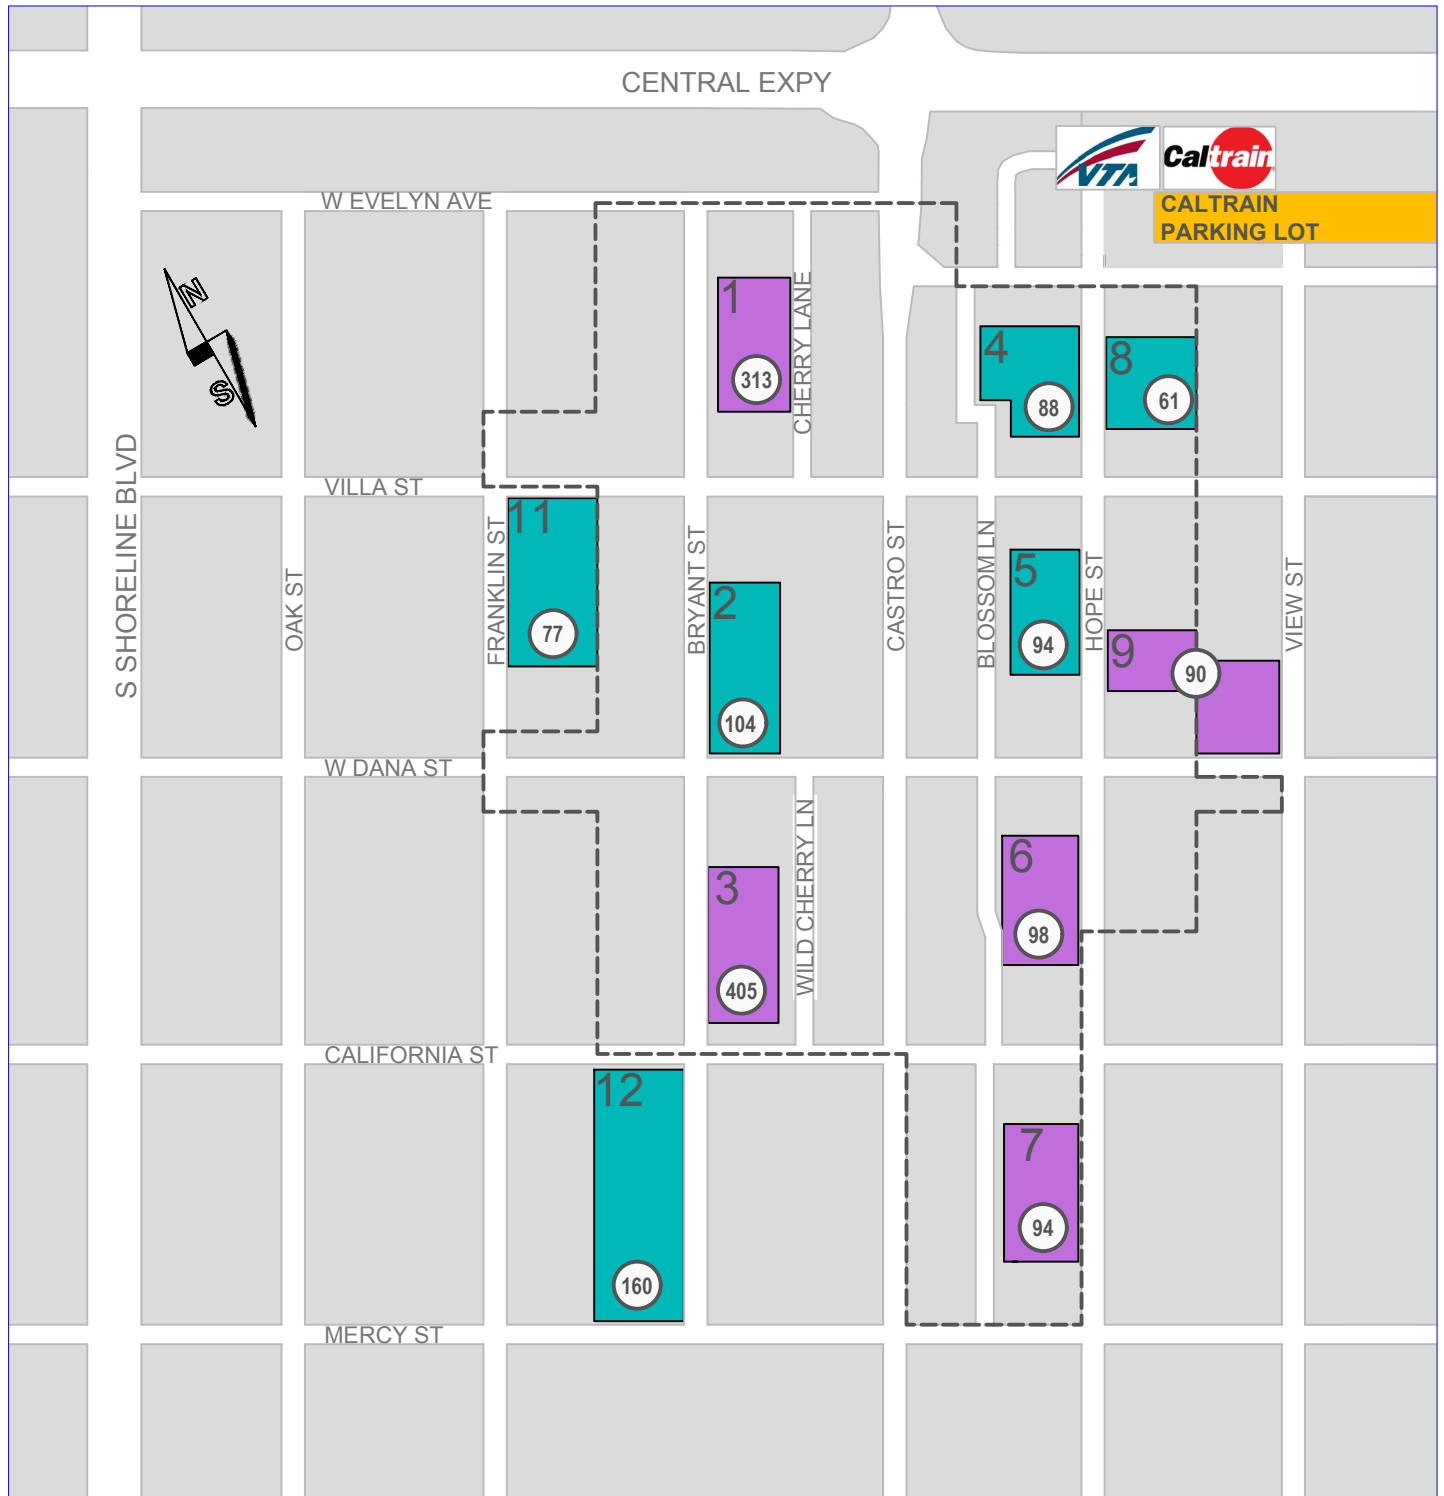

# DOWNTOWN PARKING FACILITIES

PERMIT PARKING ALLOWED

PERMIT PARKING NOT ALLOWED

CALTRAIN STATION

VTA STATION

NUMBER OF SPACES IN LOT

PARKING DISTRICT BOUNDARY