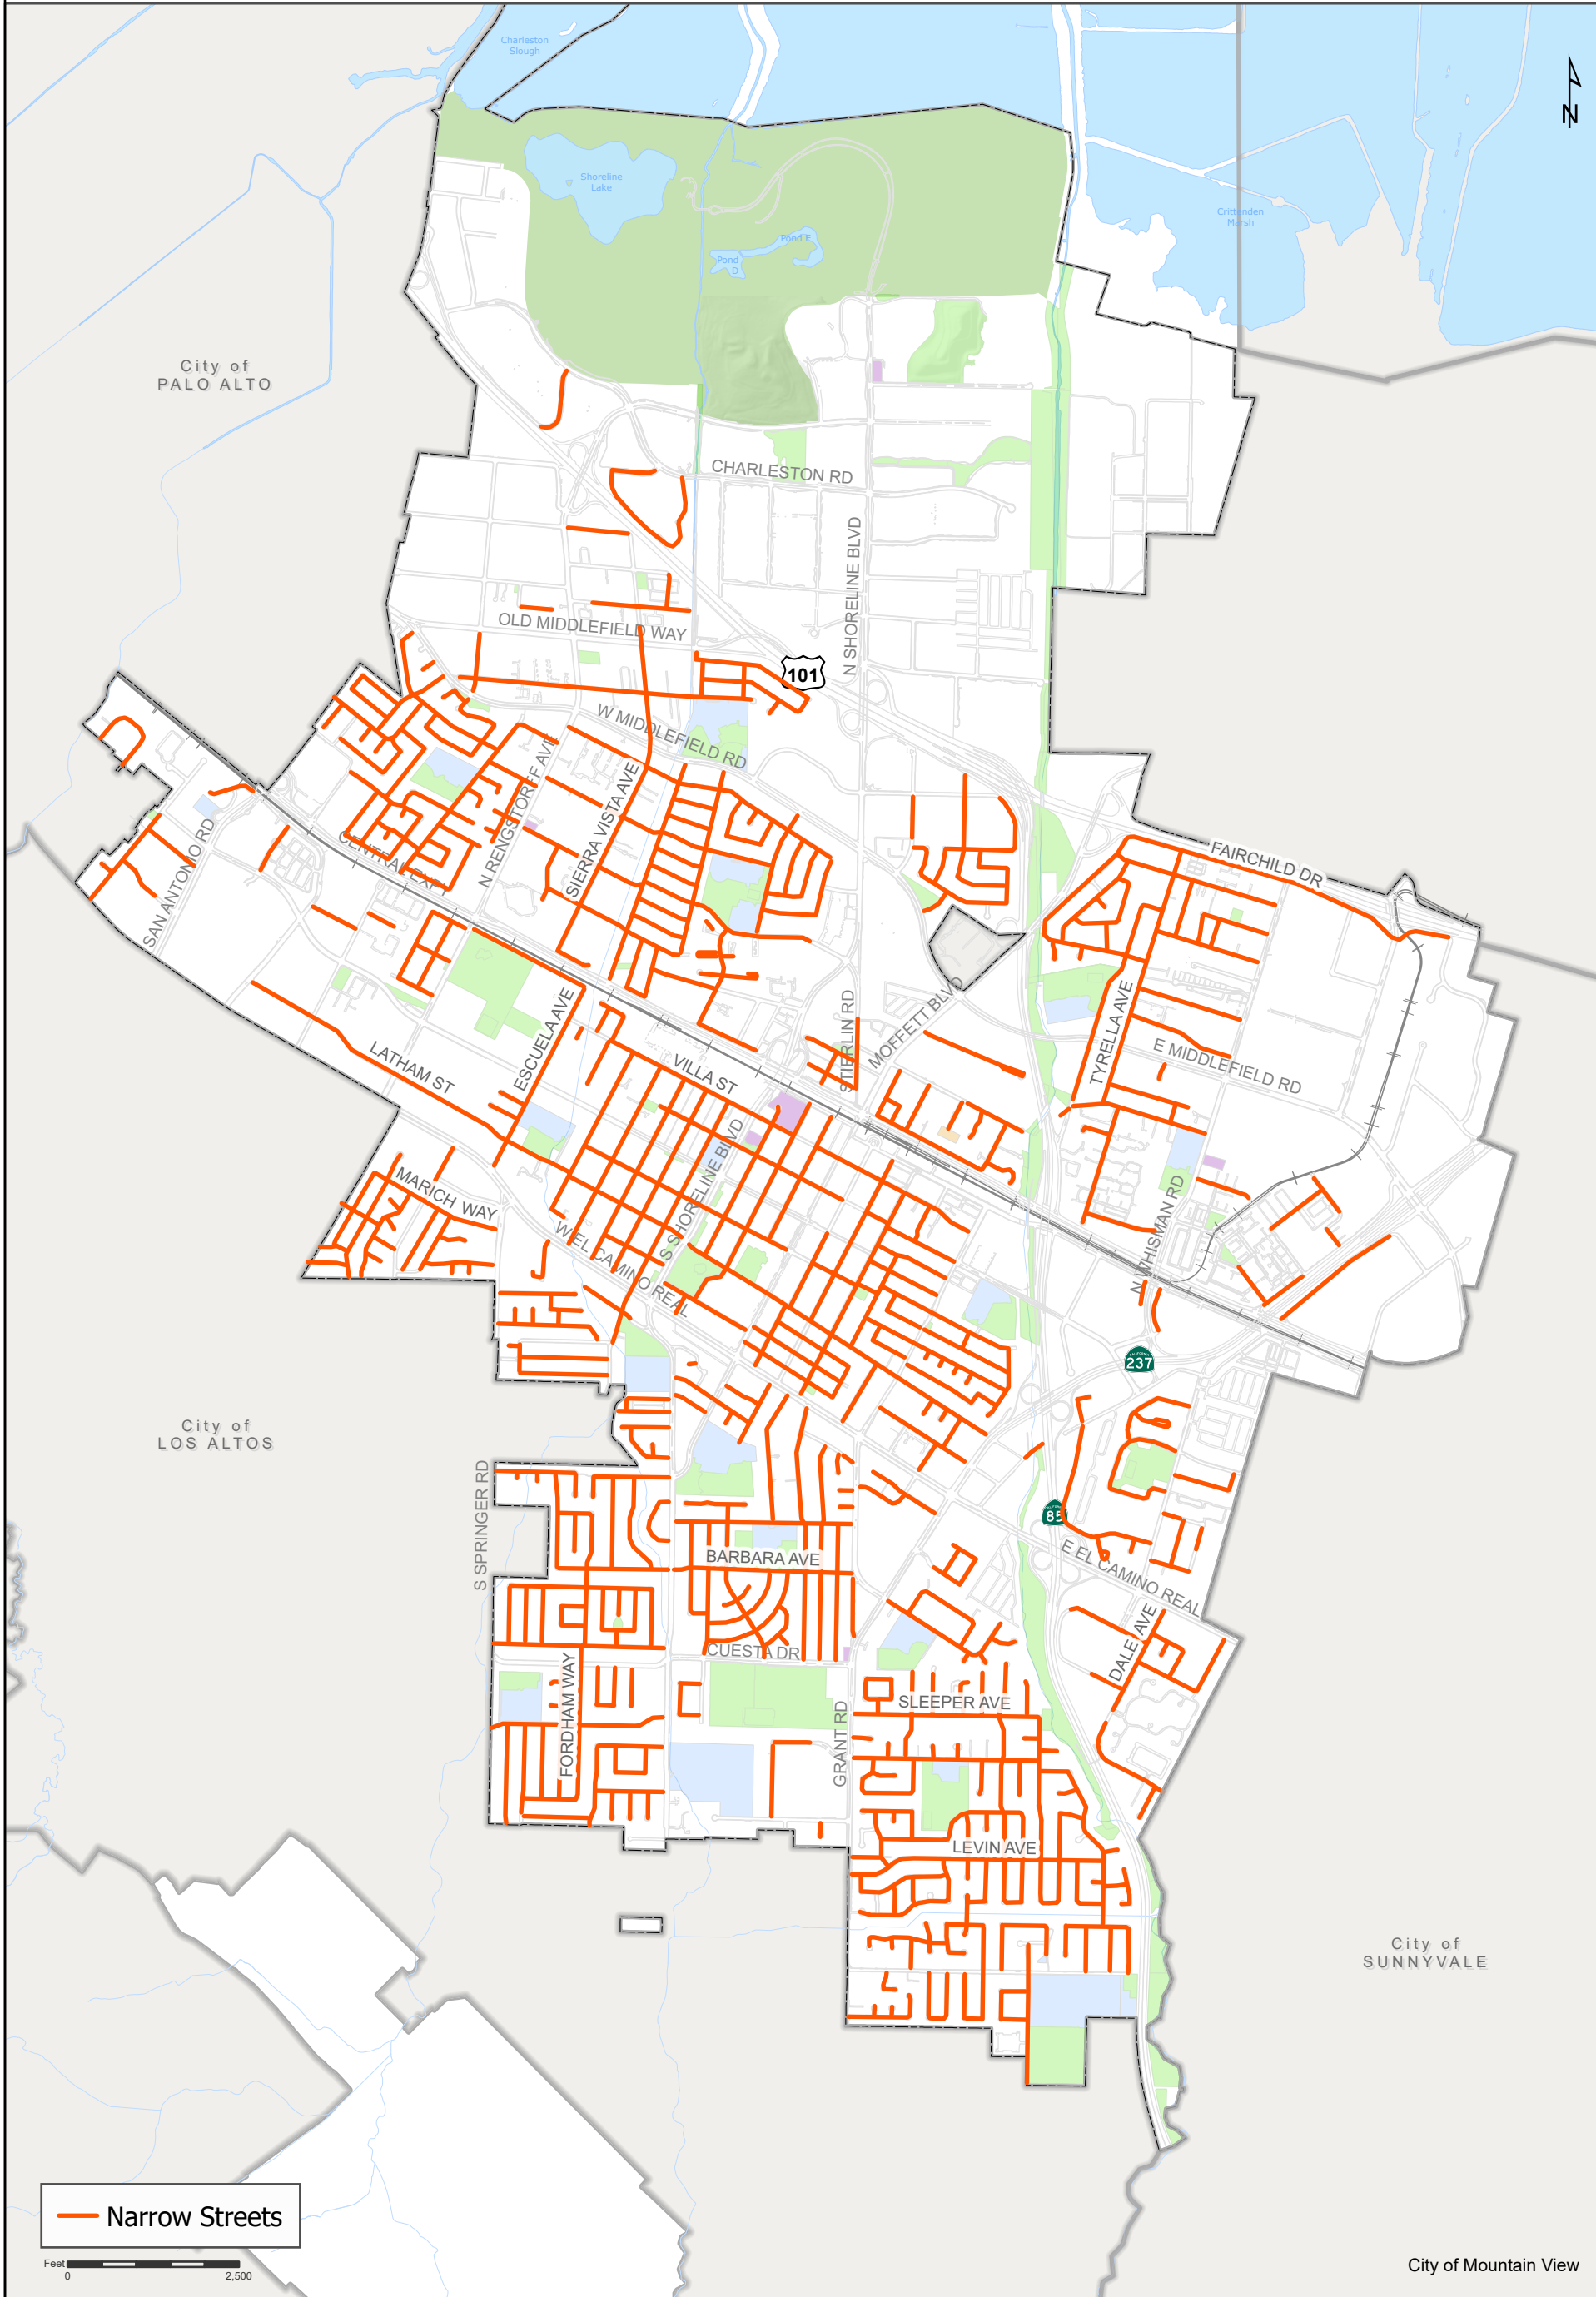

Narrow Streets

November 2020