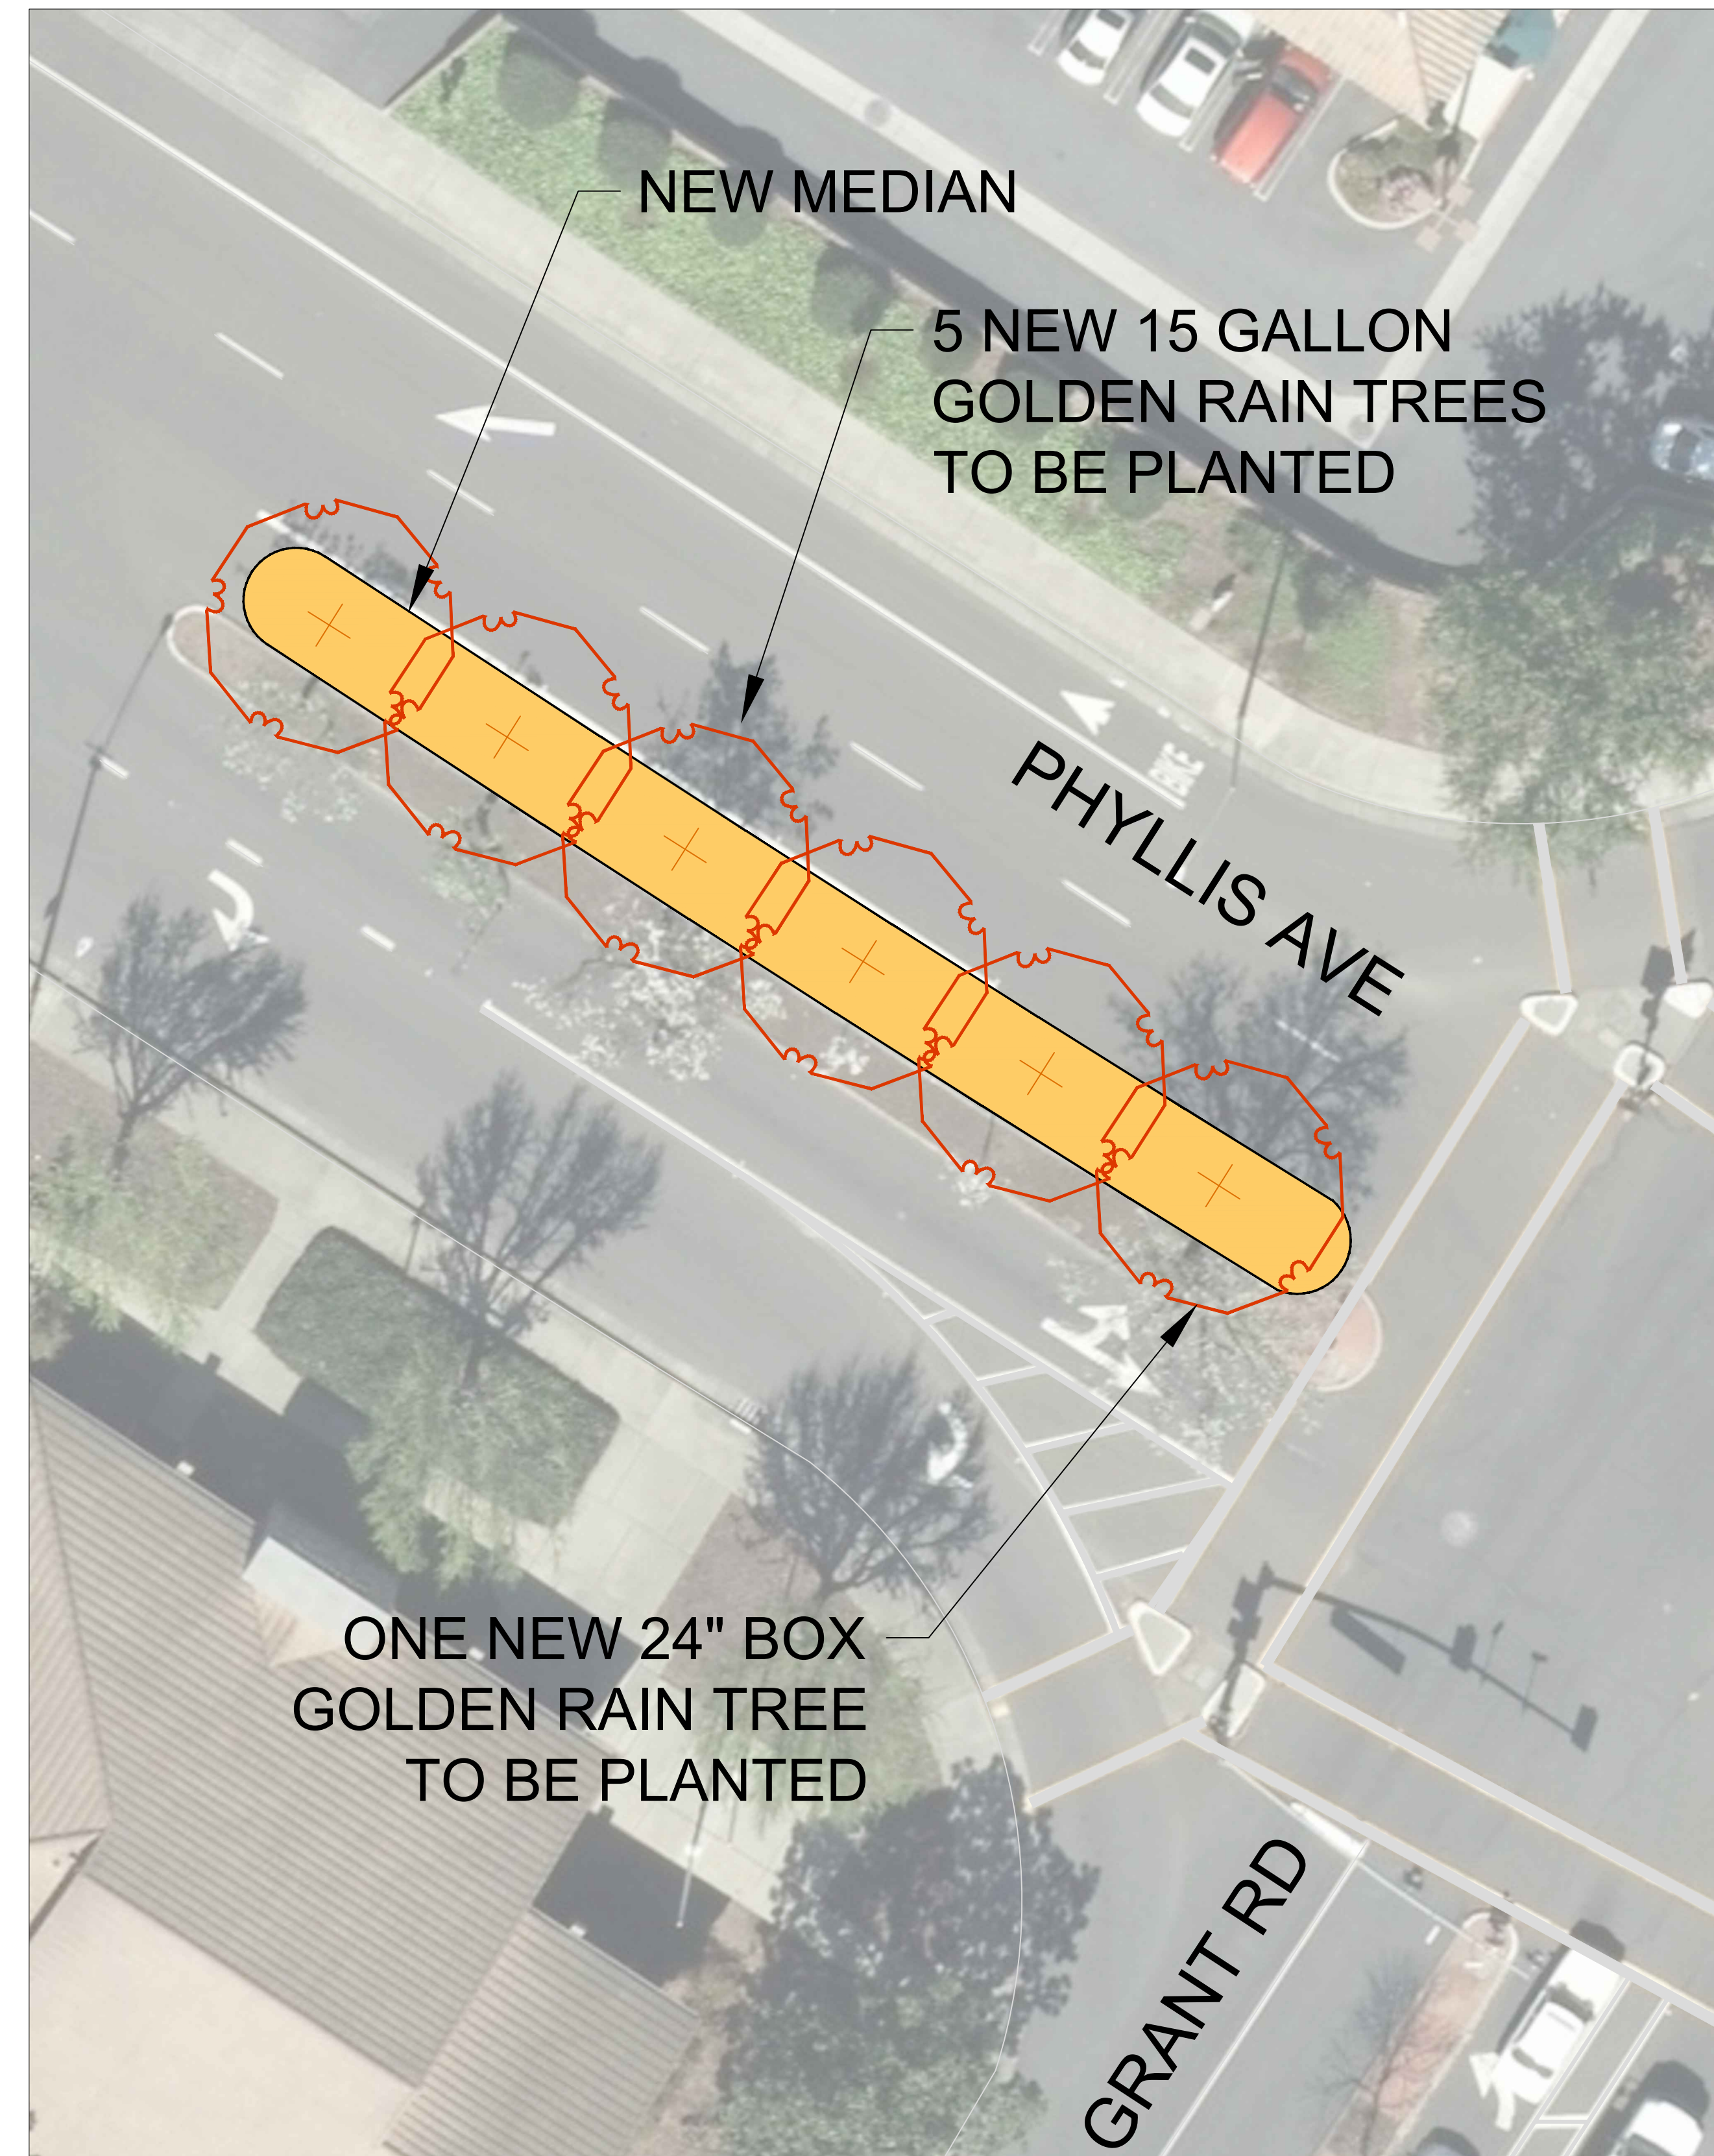

TREE MAP - EXHIBIT 3

EXISTING

PROPOSED

CITY OF MOUNTAIN VIEW, CALIFORNIA DEPARTMENT OF PUBLIC WORKS 500 CASTRO STREET, MOUNTAIN VIEW, CA 94041		
GRANT, PHYLLIS, MARTENS INTERSECTION TREE MAP GRANT, PHYLLIS, MARTENS INTERSECTION		
SCALE: 1:40	DATE: NOV 2017	DRAWN BY: TC