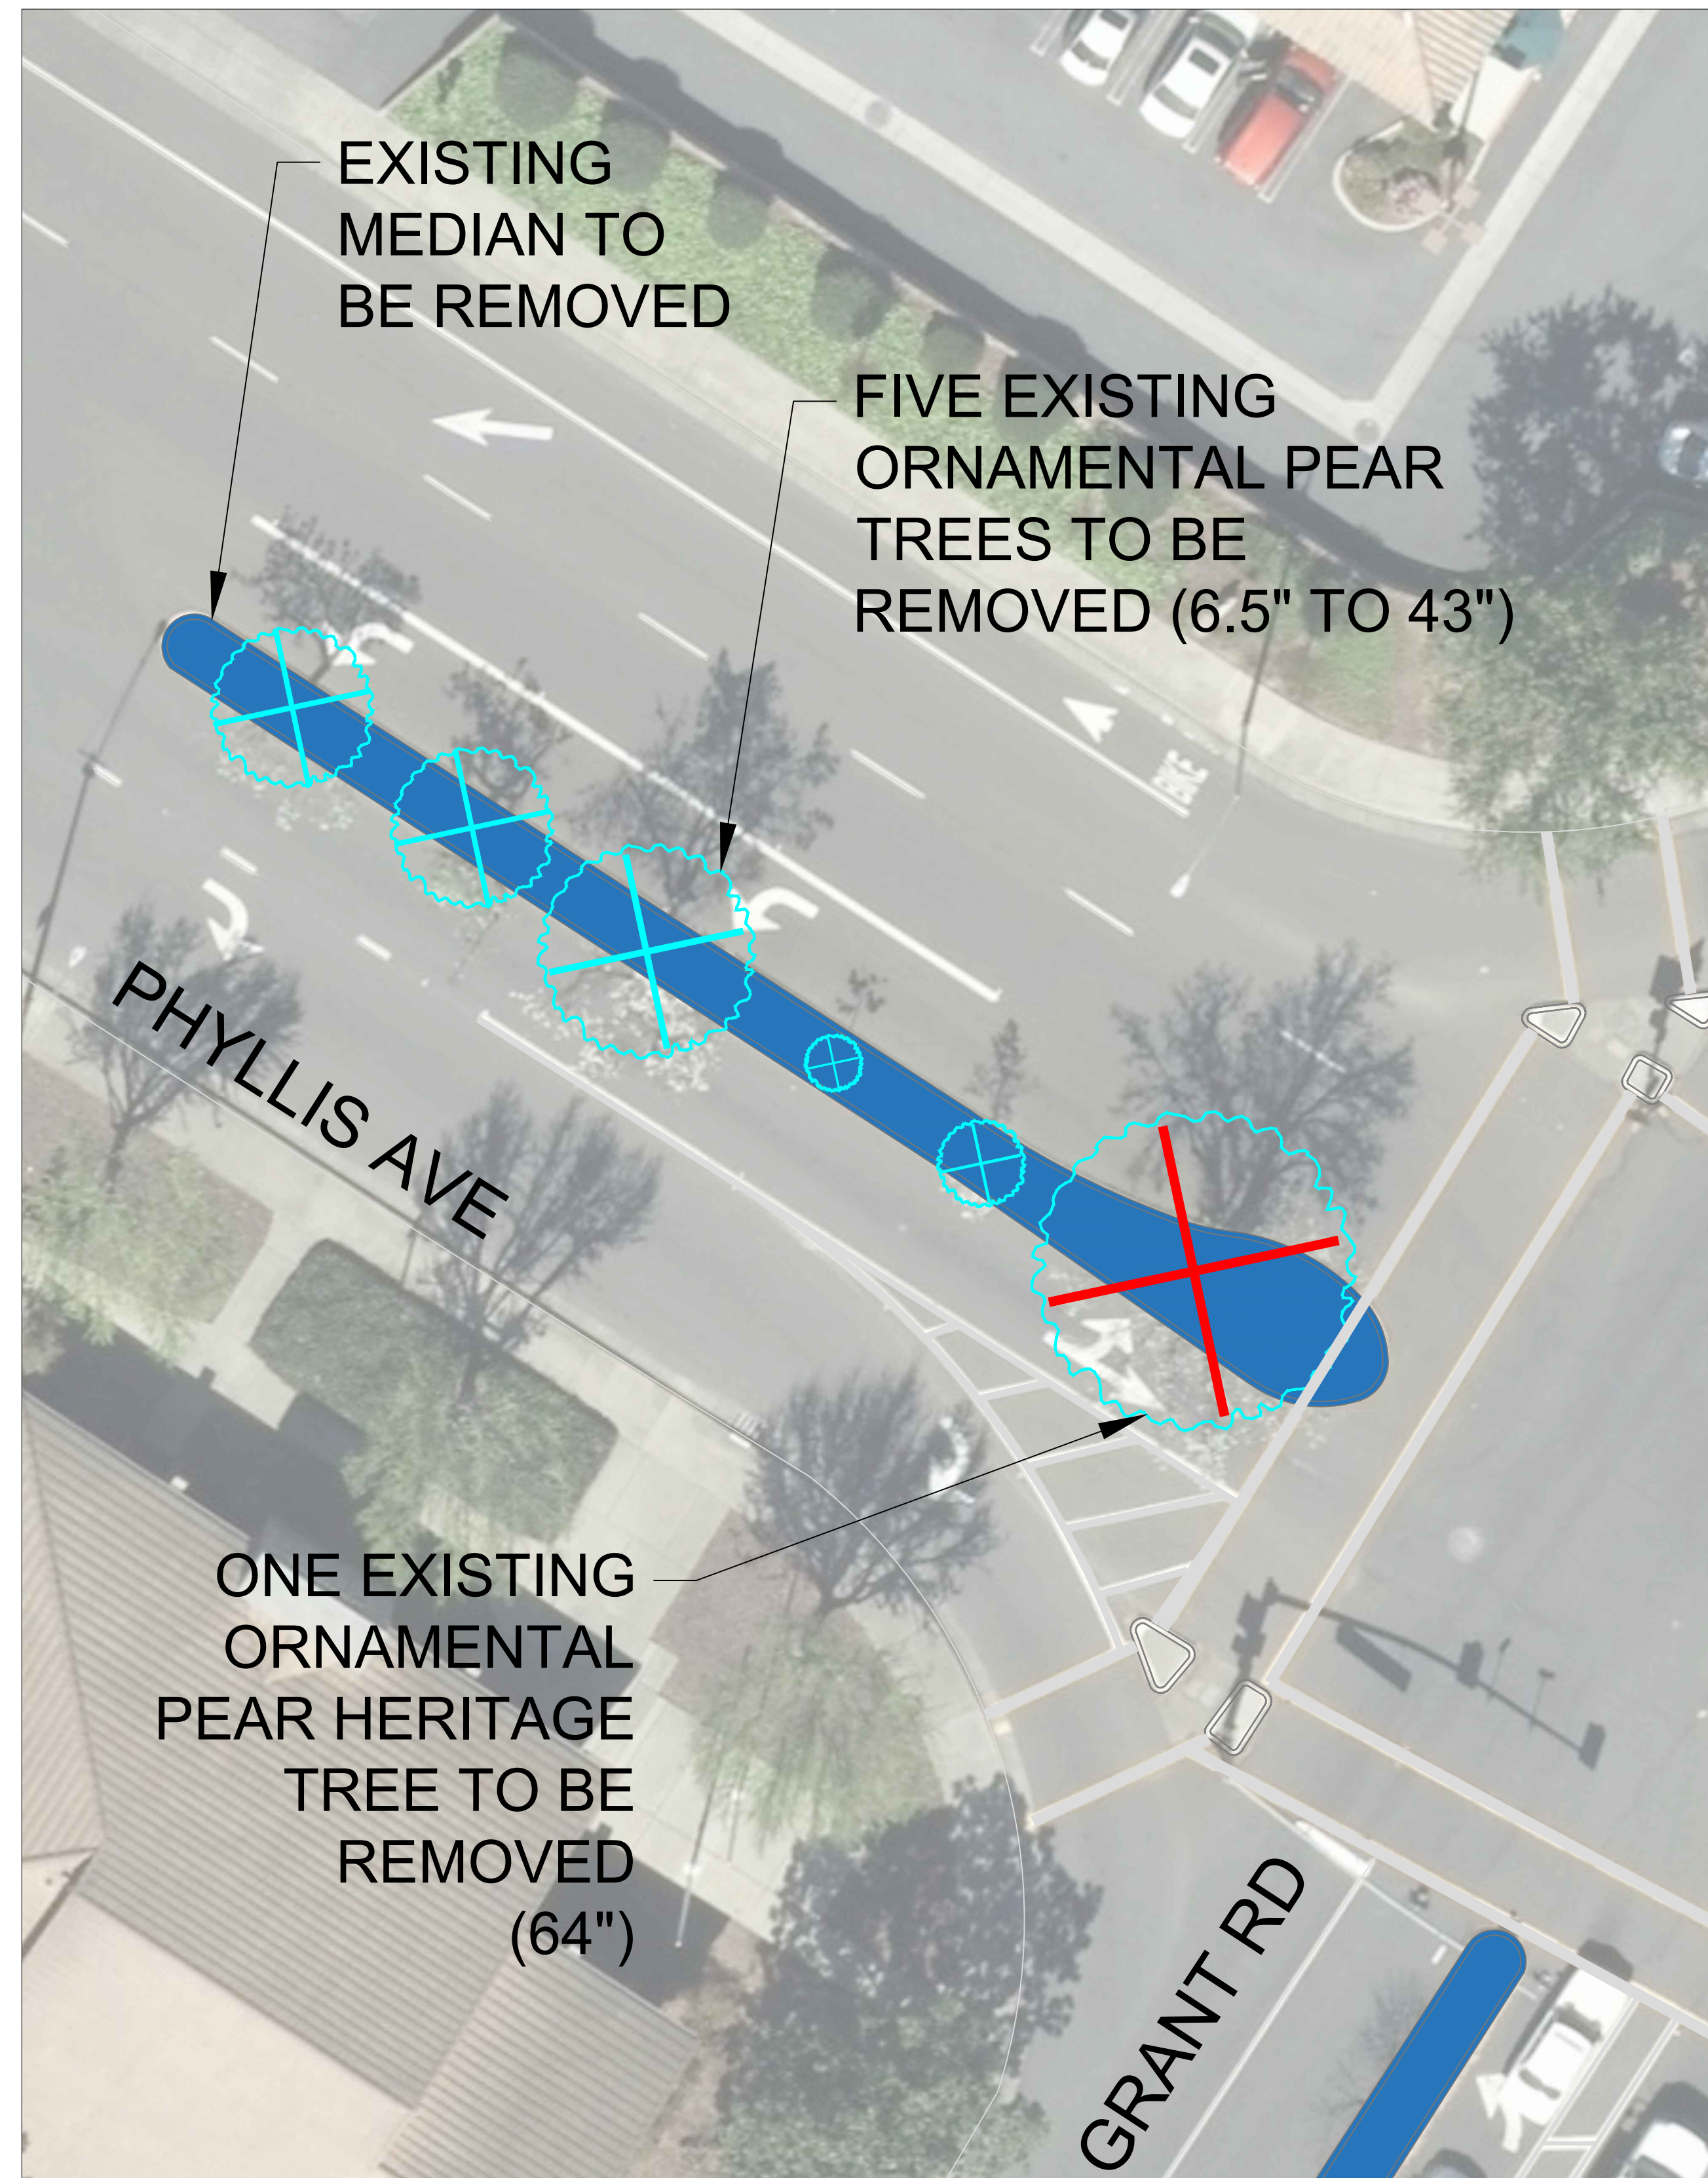

TREE MAP - EXHIBIT 3

EXISTING

PROPOSED

CITY OF MOUNTAIN VIEW, CALIFORNIA DEPARTMENT OF PUBLIC WORKS 500 CASTRO STREET, MOUNTAIN VIEW, CA 94041		
GRANT, PHYLLIS, MARTENS INTERSECTION TREE MAP GRANT, PHYLLIS, MARTENS INTERSECTION		
SCALE: 1:40	DATE: NOV 2017	DRAWN BY: TC