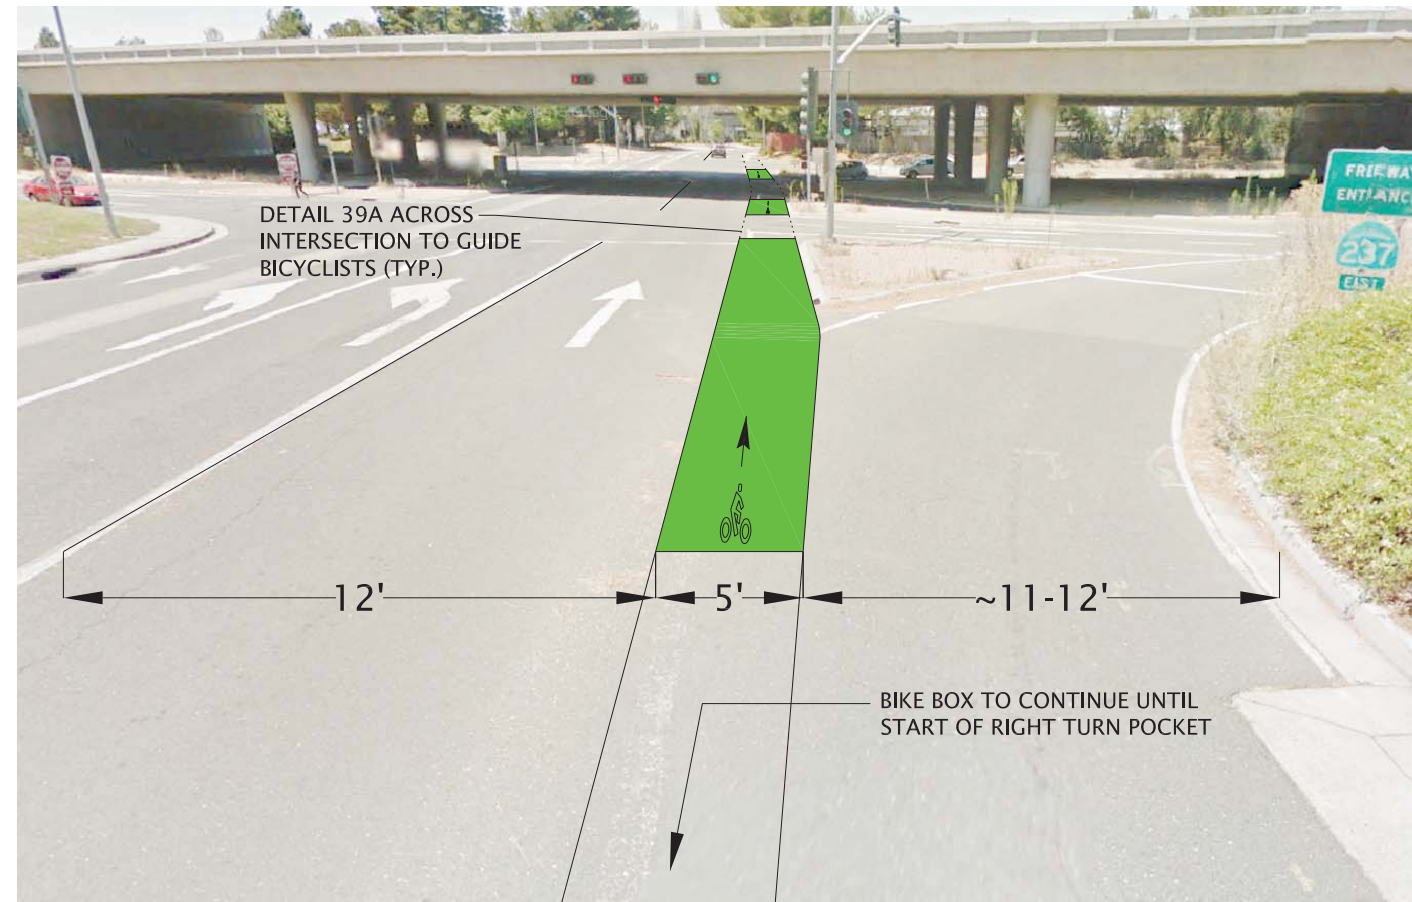

CITY OF MOUNTAIN VIEW  
 SR 237 AT MAUDE AVENUE  
 CONCEPTUAL BIKE LANES PLAN

SECTION A-A: NORTHBOUND MAUDE AVENUE CROSS-SECTION

SECTION B-B: SOUTHBOUND MAUDE AVENUE CROSS-SECTION

CITY OF MOUNTAIN VIEW	
SR 237 AT MAUDE AVENUE	
CONCEPTUAL BIKE LANES CROSS-SECTIONS	
 TJKM <small>4305 Woodloch Oaks, Suite 550 Pleasanton, CA 94588 925@tjk.com</small>	SHEET 2 OF 2 DATE: January 8, 2016