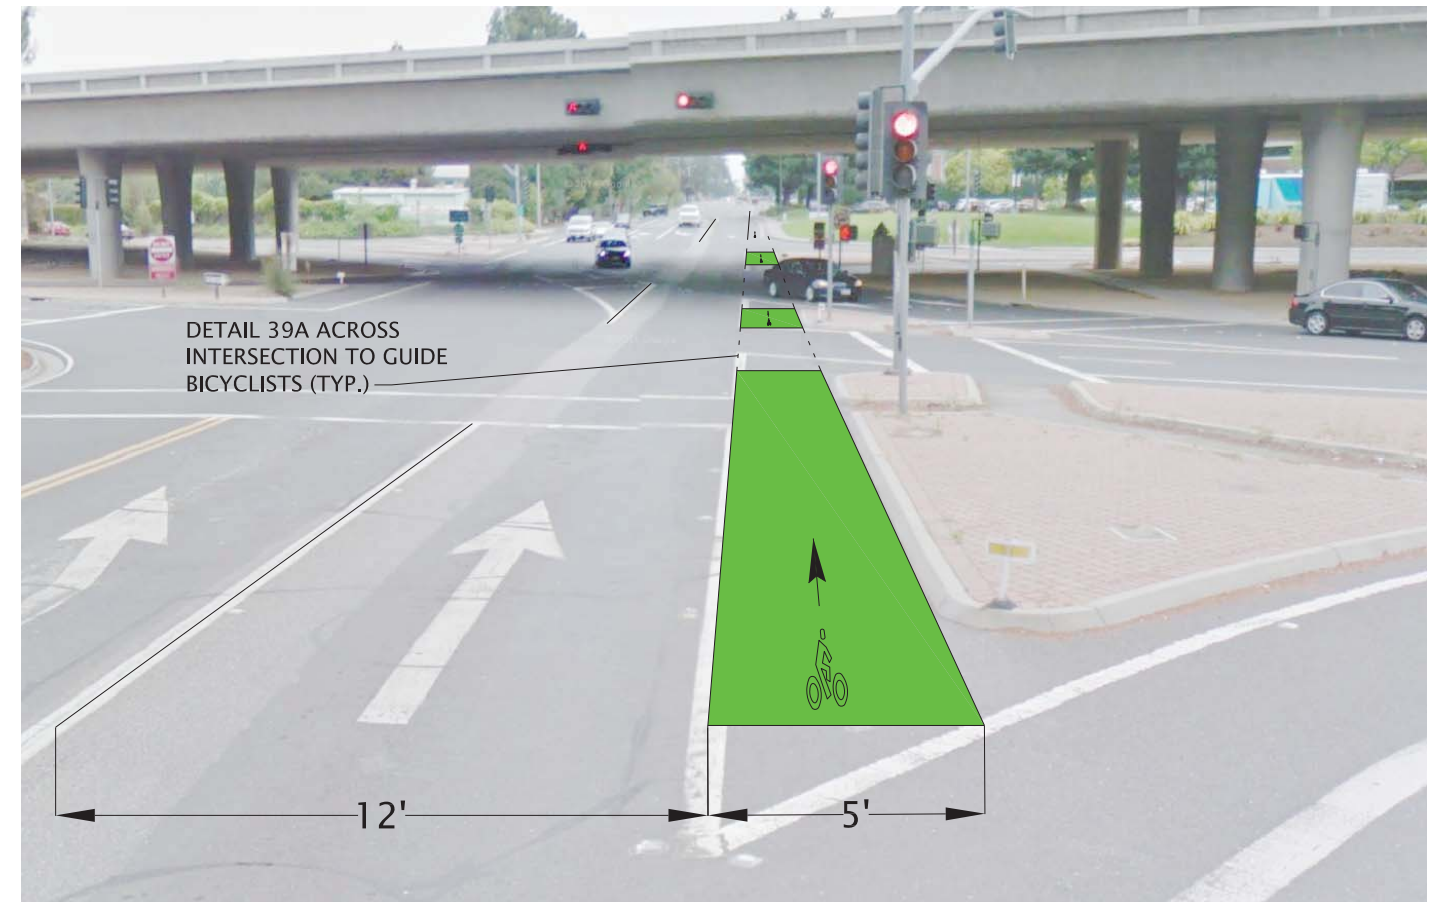

CITY OF MOUNTAIN VIEW  
 SR 237 AT MAUDE AVENUE  
 CONCEPTUAL BIKE LANES PLAN

SECTION A-A: NORTHBOUND MAUDE AVENUE CROSS-SECTION

SECTION B-B: SOUTHBOUND MAUDE AVENUE CROSS-SECTION

CITY OF MOUNTAIN VIEW	
SR 237 AT MAUDE AVENUE	
CONCEPTUAL BIKE LANES CROSS-SECTIONS	
 TJKM <small>4305 Woodloch Oaks, Suite 550 Pleasanton, CA 94588 925@tjk.com</small>	SHEET 2 OF 2 DATE: January 8, 2016