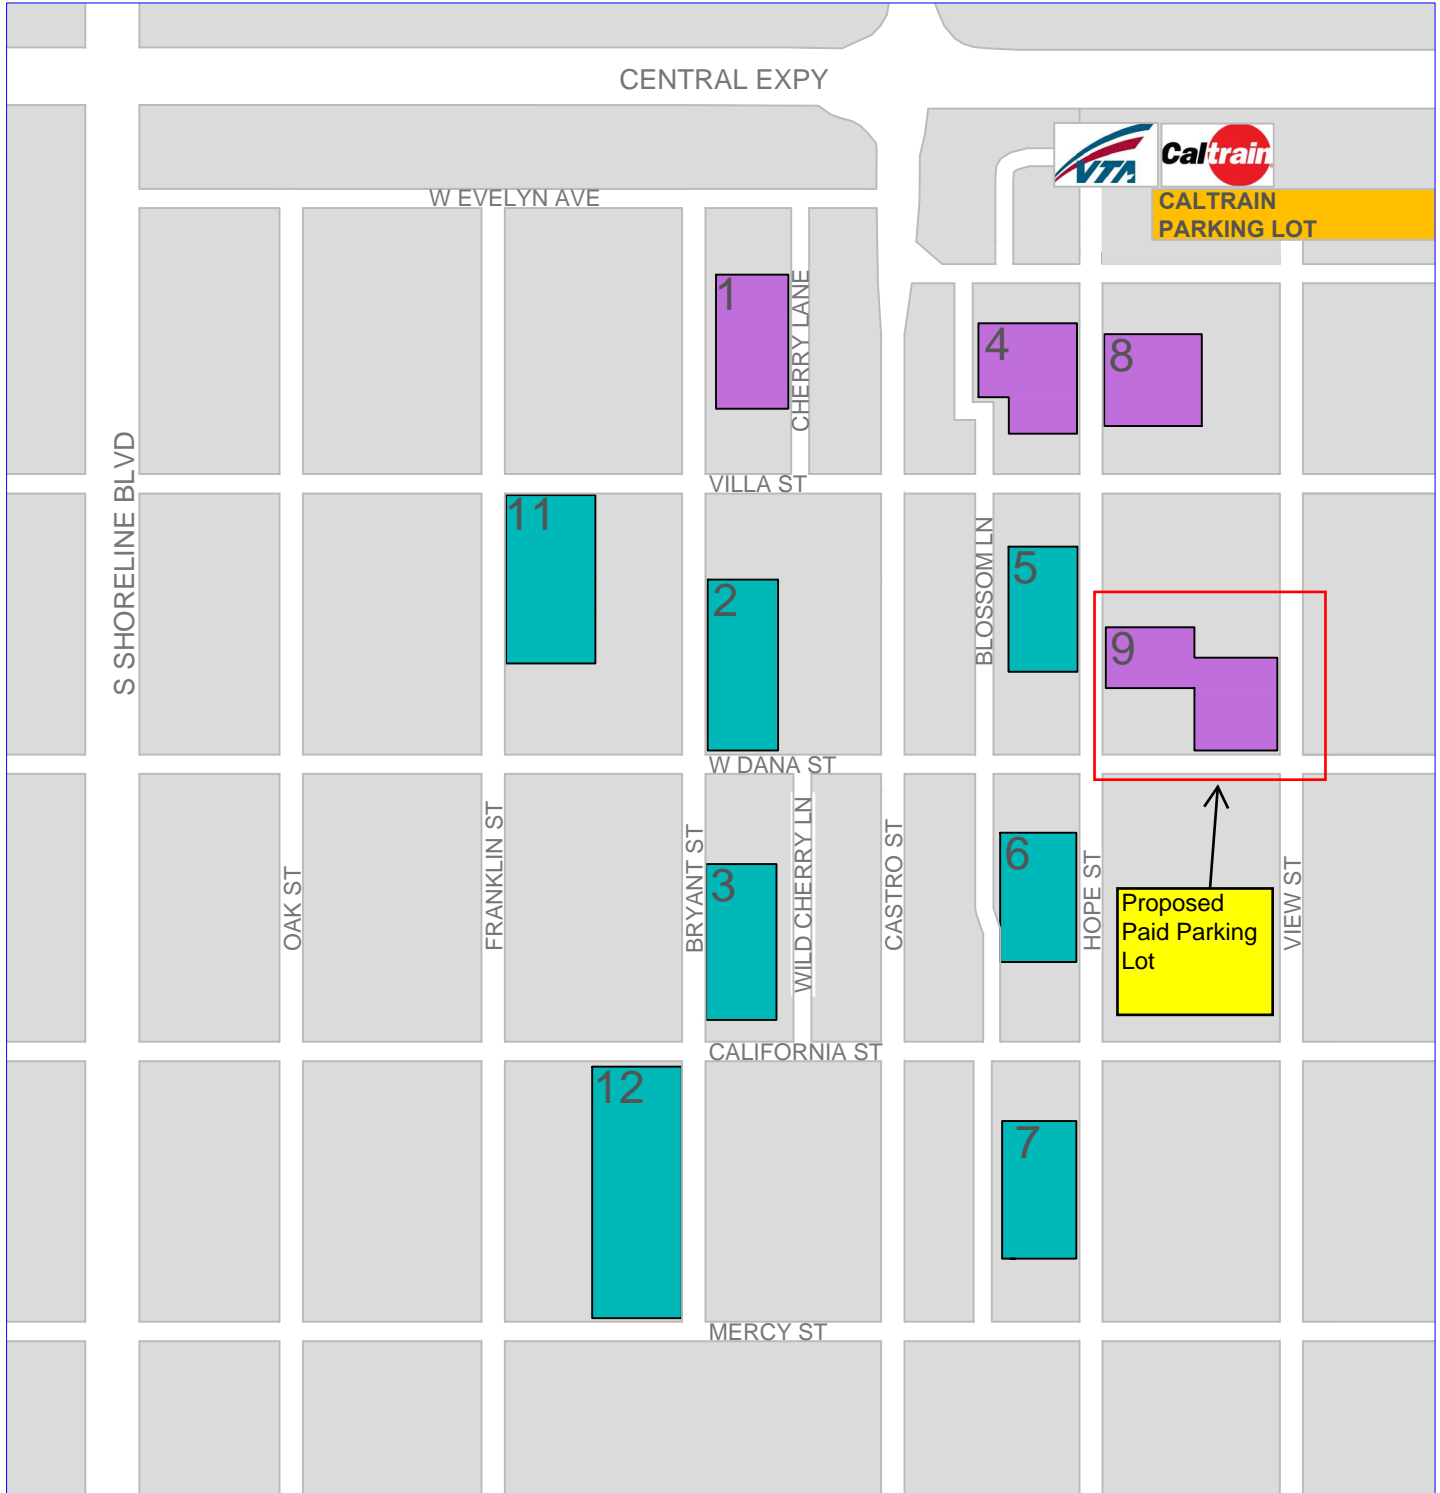

STADIUM EVENT PARKING PILOT PROGRAM

PARKING LOCATIONS WITH PAID PARKING & THREE HOUR TIME LIMIT

PARKING LOCATIONS WITH THREE HOUR TIME LIMIT

CALTRAIN STATION

VTA STATION