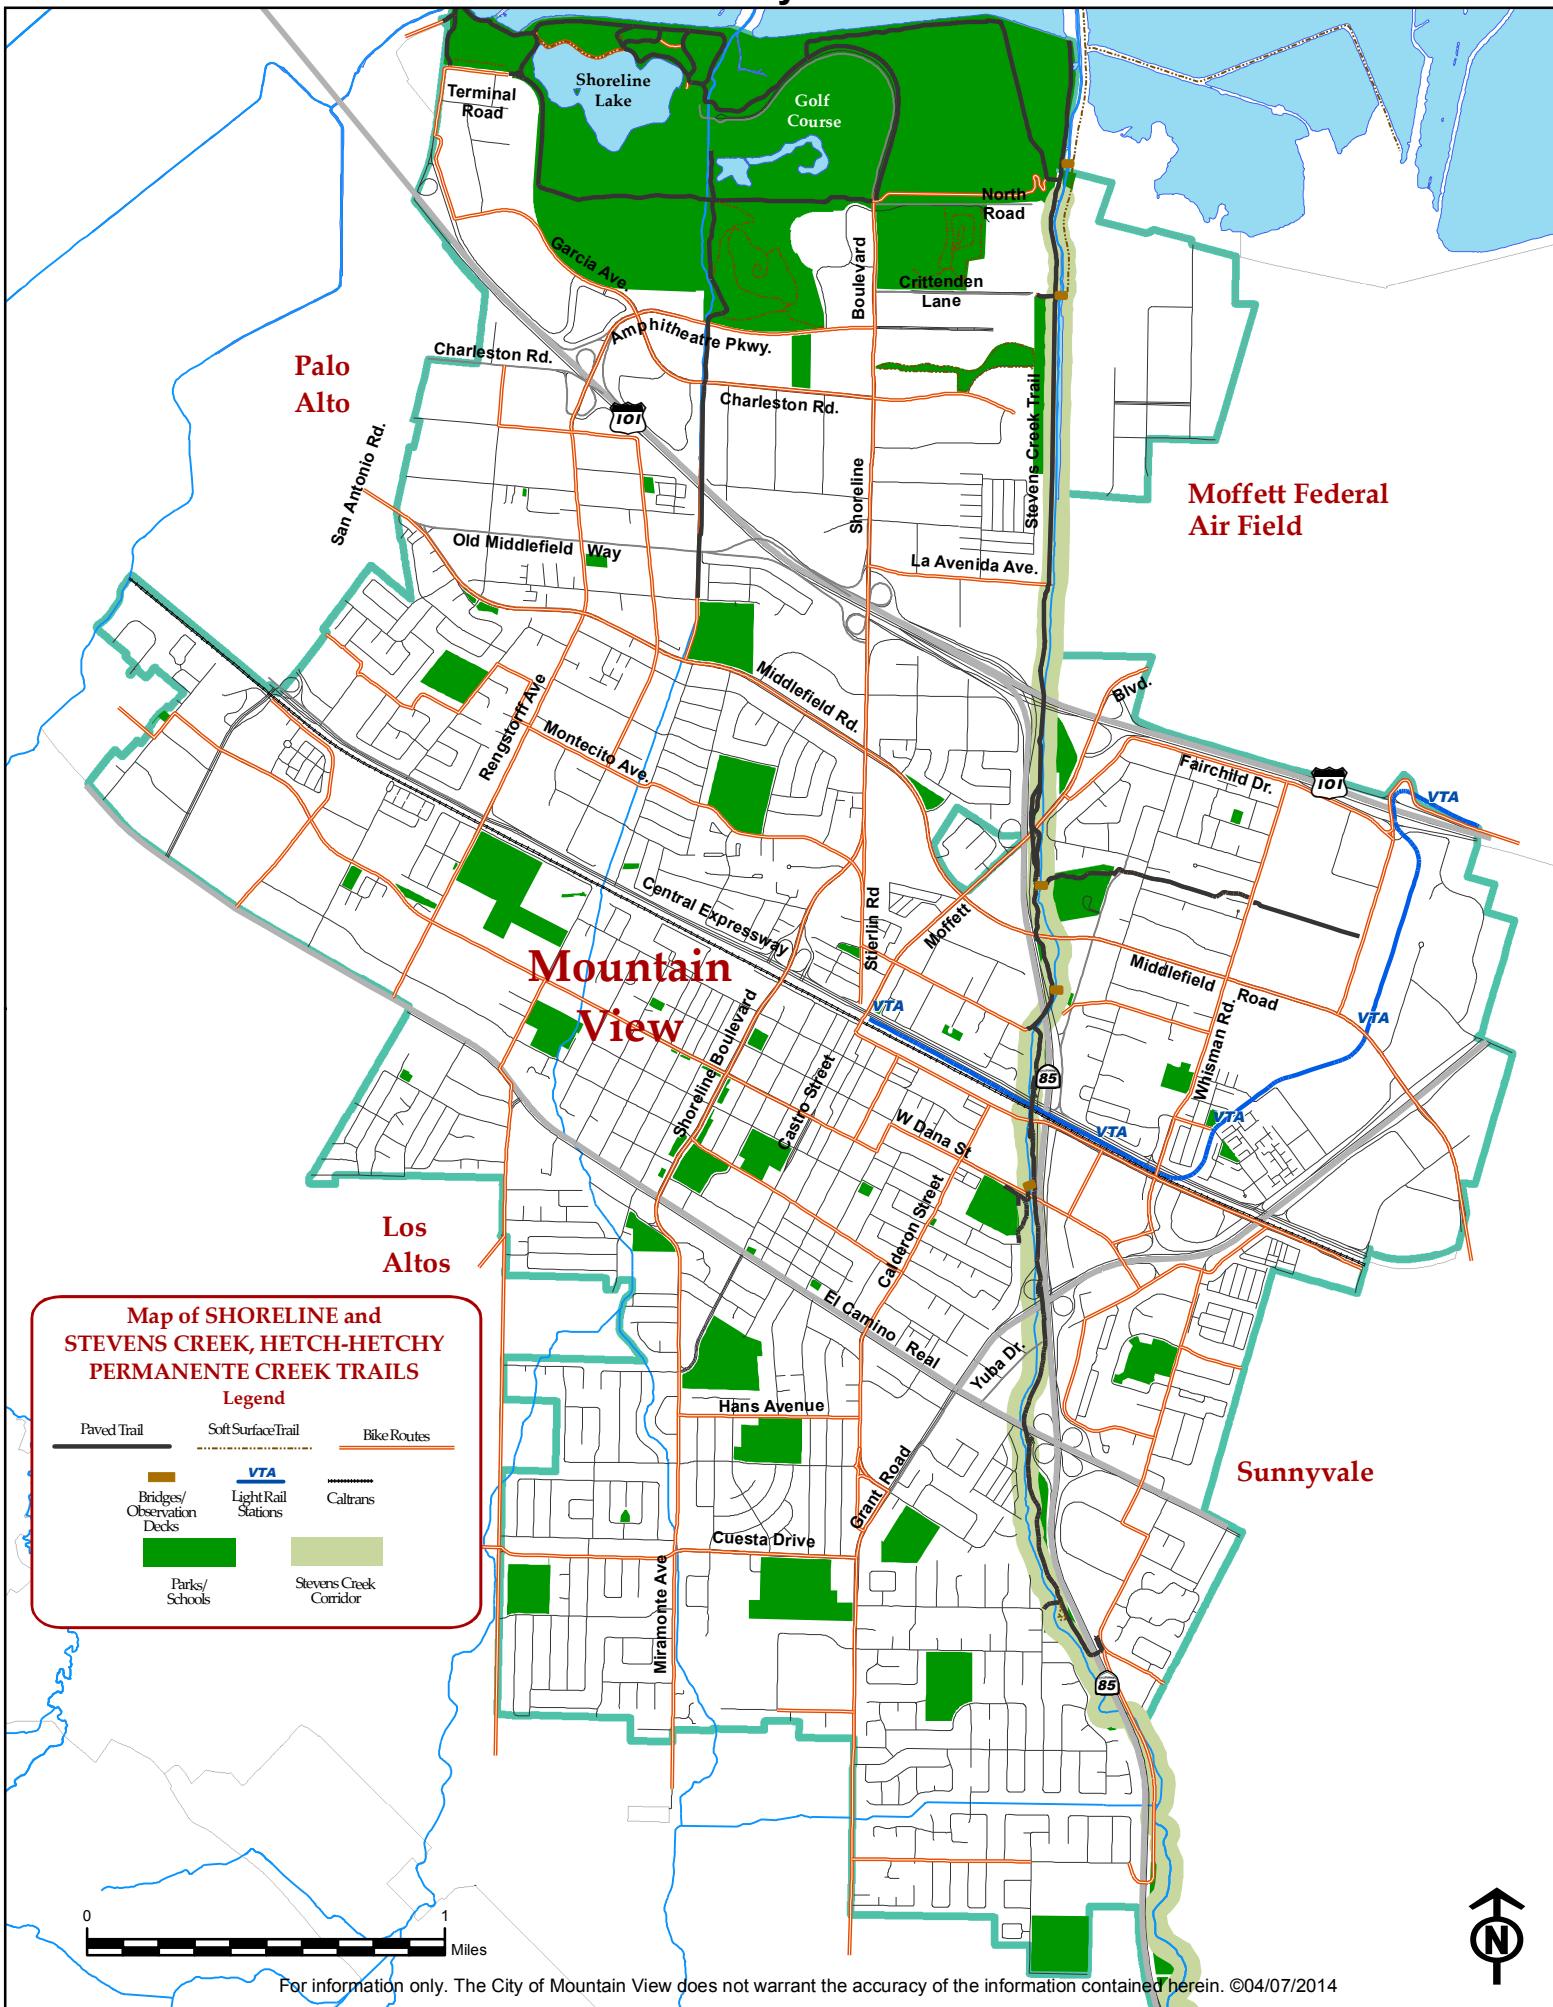

Trail Systems

Map of SHORELINE and STEVENS CREEK, HETCH-HETCHY PERMANENTE CREEK TRAILS

Legend

- | | | |
|---------------------------|-------------------------|-------------|
| Paved Trail | Soft Surface Trail | Bike Routes |
| Bridges/Observation Decks | VTA Light Rail Stations | Caltrans |
| Parks/Schools | Stevens Creek Corridor | |