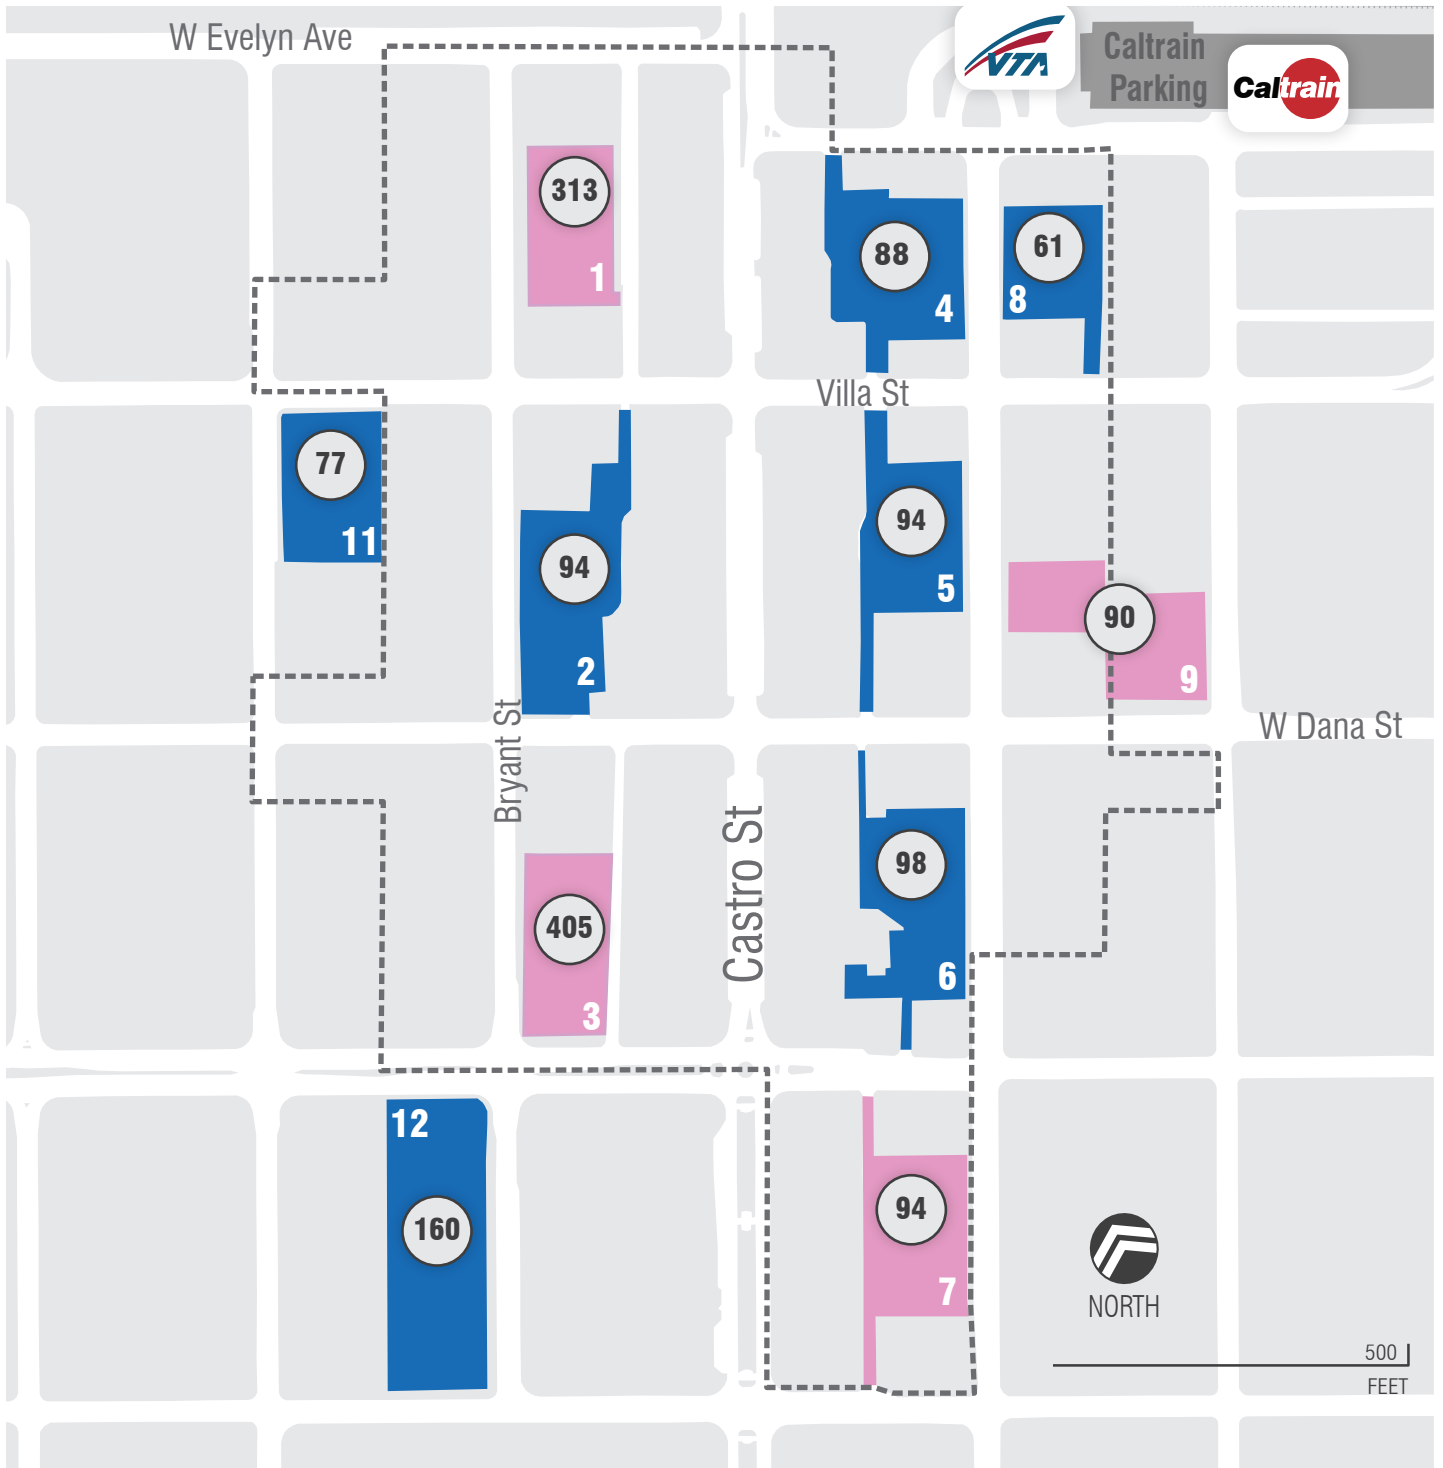

Map of Parking Facilities in Study Area

Permit Parking

- Permit parking allowed
- Permit parking not allowed
- 160 Number of spaces in lot
- Parking district boundary
- Caltrain station
- VTA station