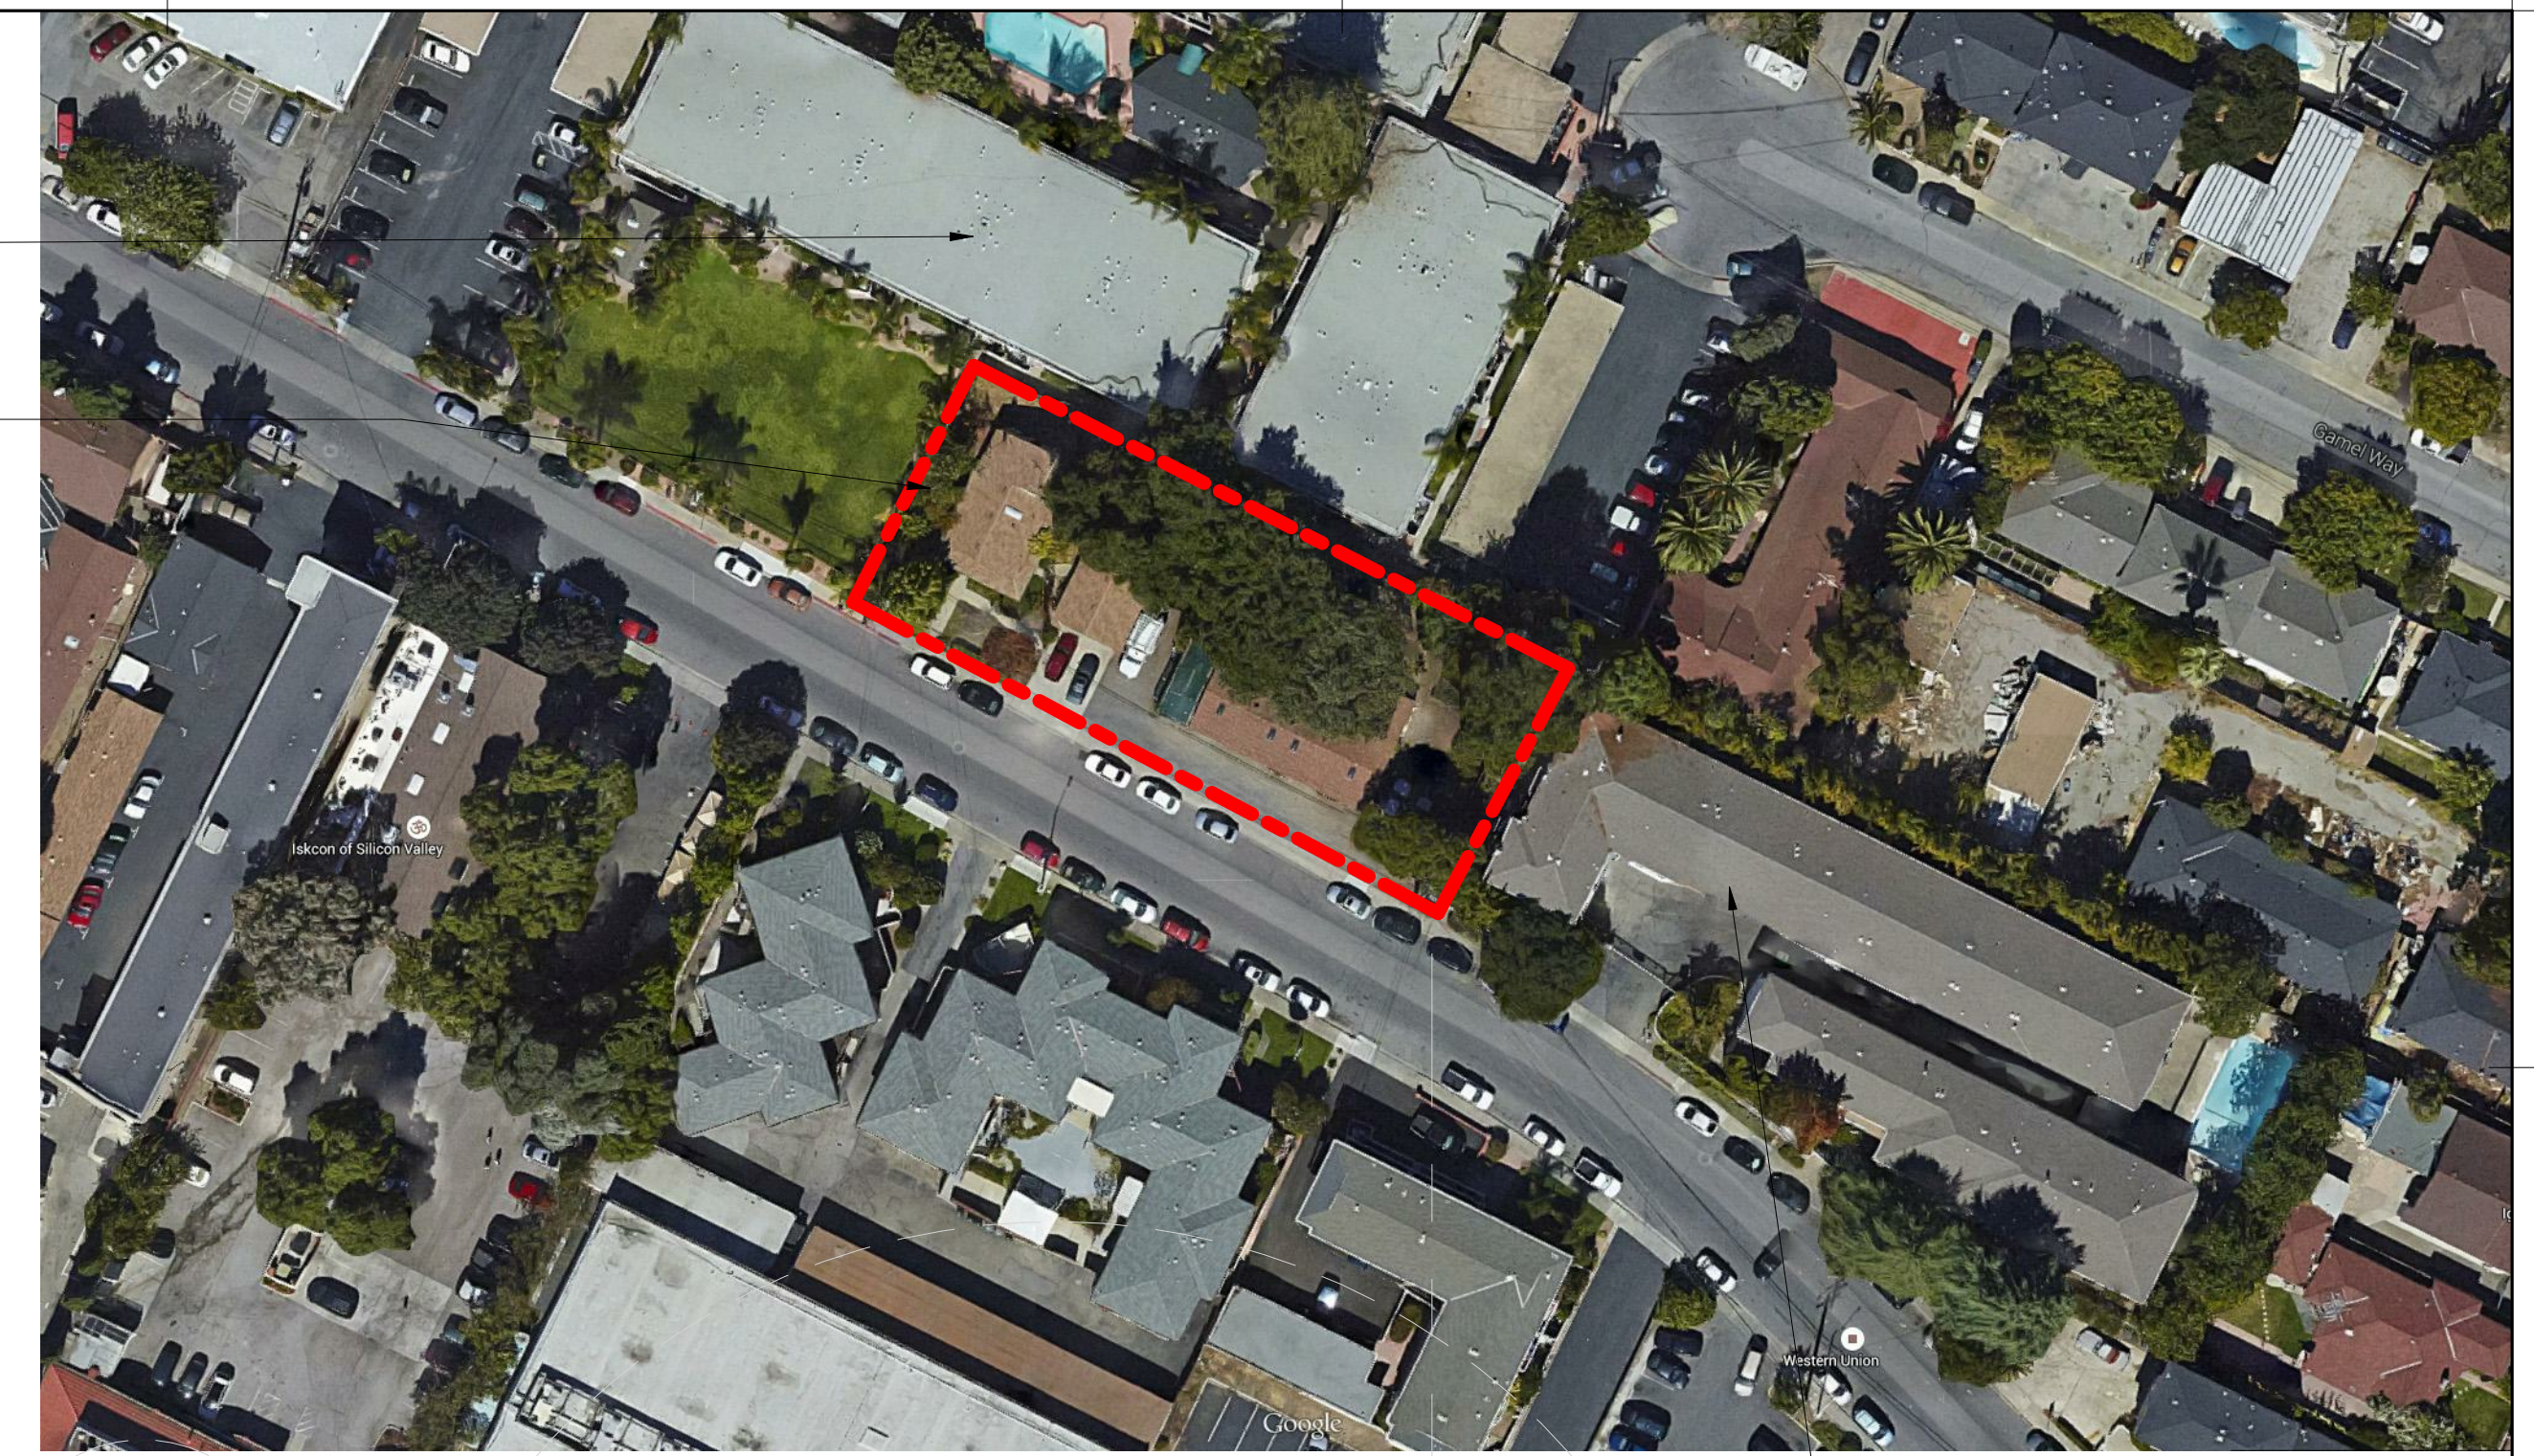

**EXISTING TWO STORY APARTMENT BUILDING**

**EXISTING SITE**

**KEY PLAN**

LEGEND:

RED CURB, NO PARKING

**EXISTING THREE STORY APARTMENT BUILDING**

Revision Schedule		
#	Description	Date

COPYRIGHT © 2014  
BARRY SWENSON BUILDER

**MOUNTAIN VIEW 6-UNITS  
ROWHOUSE**  
1958 LATHAM ST.  
MOUNTAIN VIEW, CA 94043  
ARCHITECTURAL SITE PLAN

Date: Nov 11, 2014  
Scale:  
Drawn by:  
Job #: 14-9178  
Sheet:

**PROPOSE SITE PLAN**  
1/8" = 1'-0"