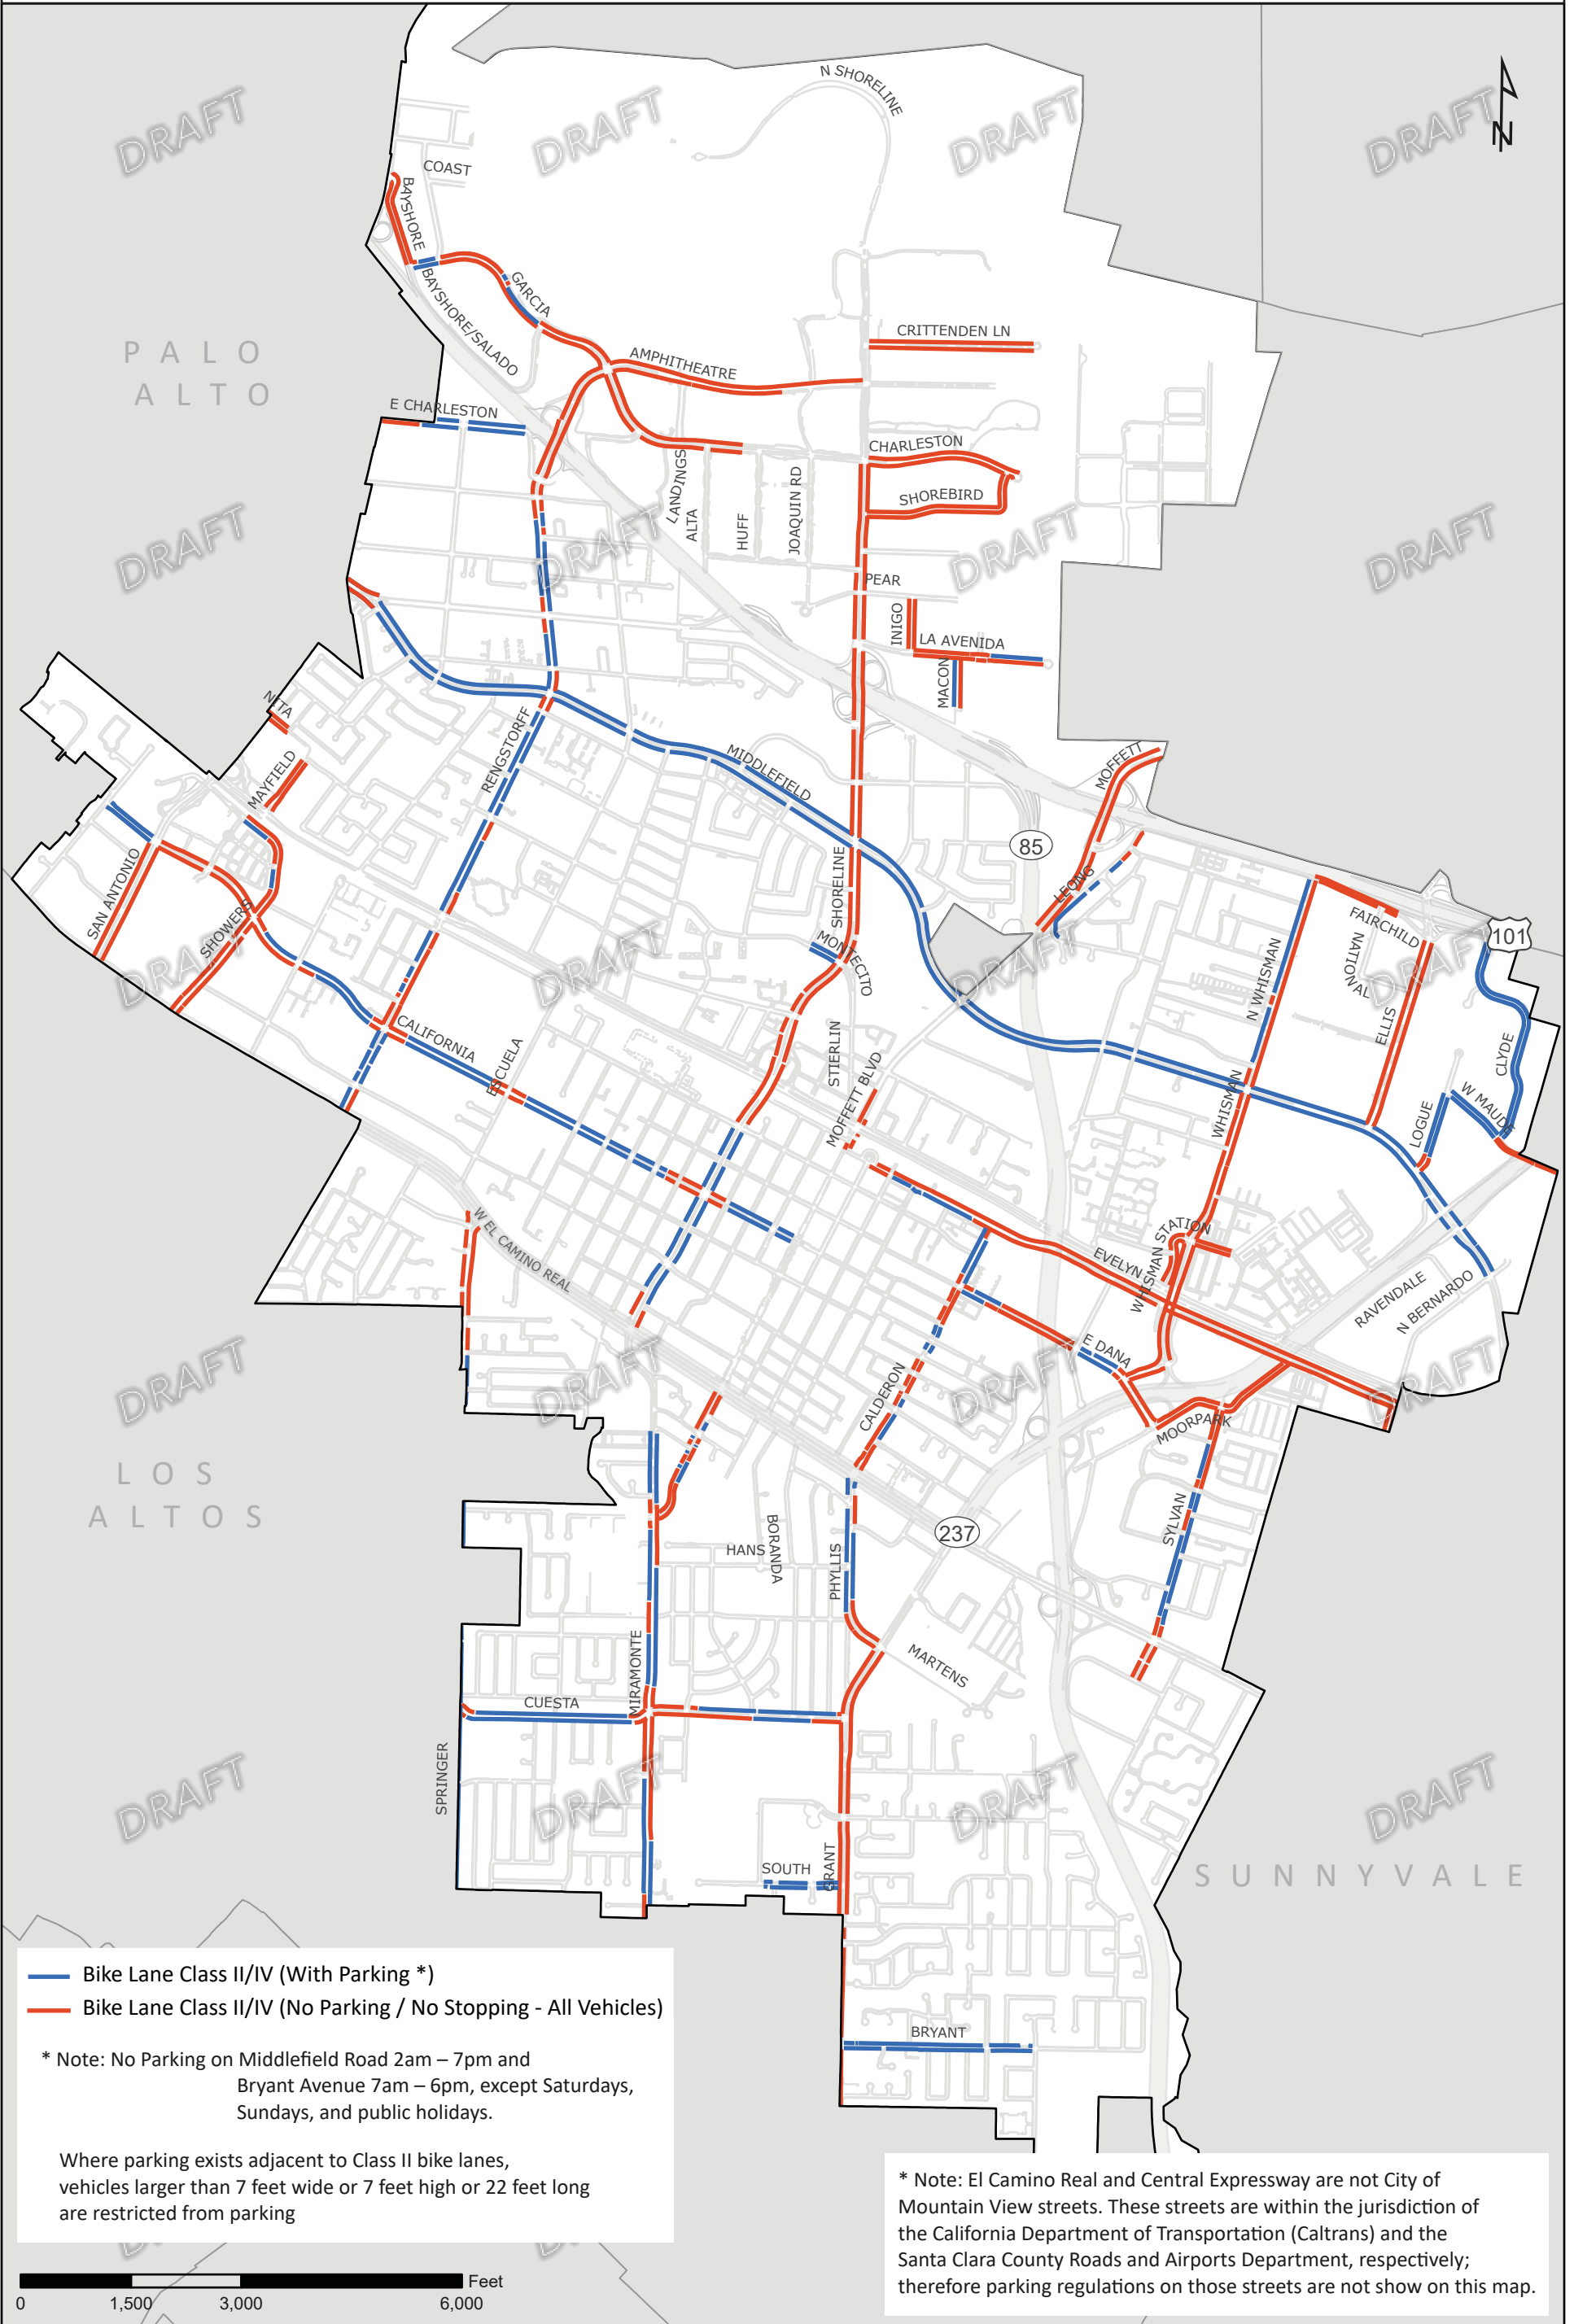

City of Mountain View Bike Lanes

For information only. The City of Mountain View does not warrant the accuracy of the information contained herein.

- Bike Lane Class II/IV (With Parking *)
- Bike Lane Class II/IV (No Parking / No Stopping - All Vehicles)

* Note: No Parking on Middlefield Road 2am – 7pm and Bryant Avenue 7am – 6pm, except Saturdays, Sundays, and public holidays.

Where parking exists adjacent to Class II bike lanes, vehicles larger than 7 feet wide or 7 feet high or 22 feet long are restricted from parking

* Note: El Camino Real and Central Expressway are not City of Mountain View streets. These streets are within the jurisdiction of the California Department of Transportation (Caltrans) and the Santa Clara County Roads and Airports Department, respectively; therefore parking regulations on those streets are not show on this map.