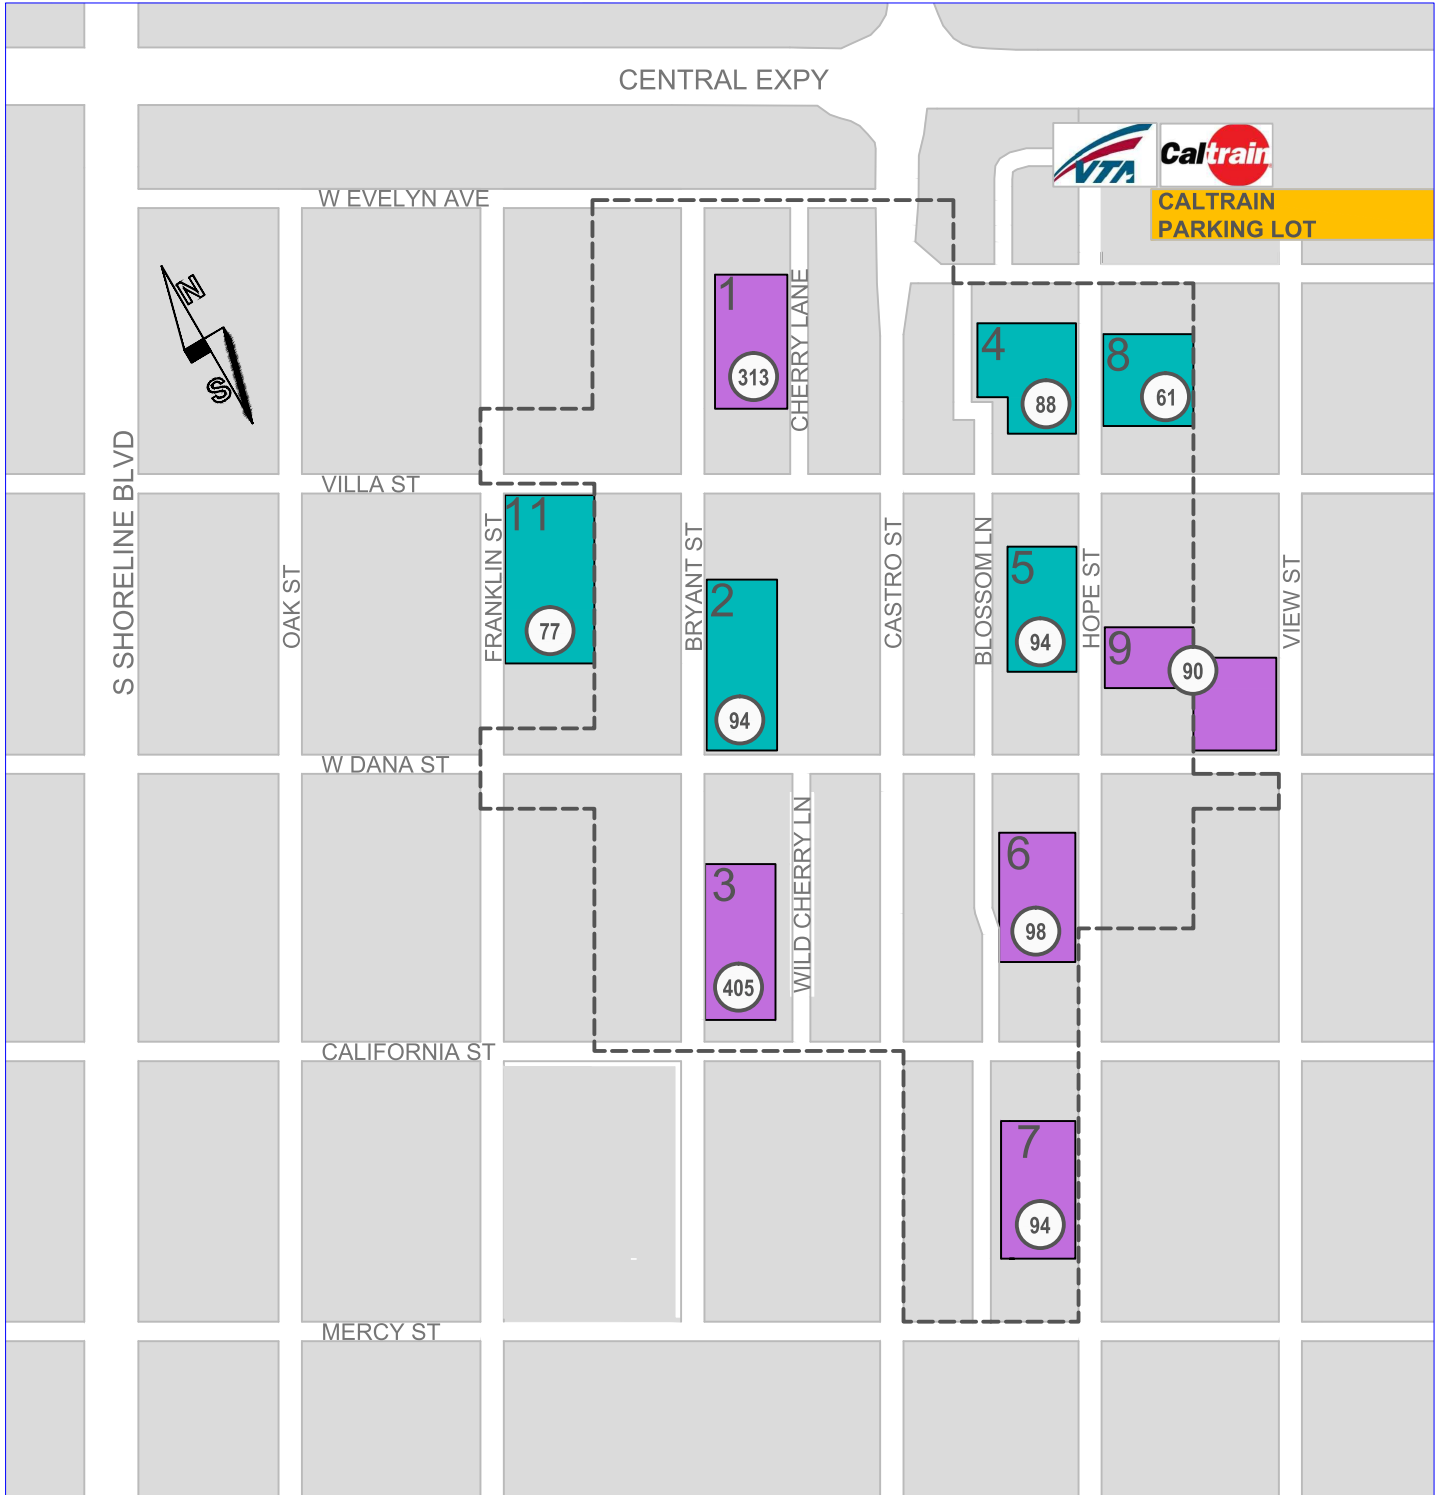

DOWNTOWN PARKING FACILITIES

PERMIT PARKING ALLOWED

PERMIT PARKING NOT ALLOWED

CALTRAIN STATION

VTA STATION

NUMBER OF SPACES IN LOT

PARKING DISTRICT BOUNDARY