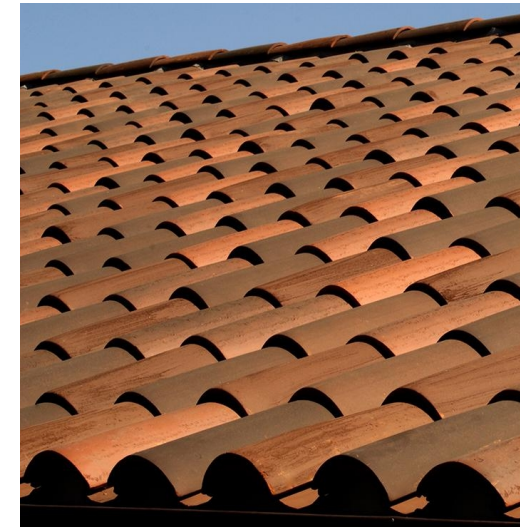

Stucco

Tile Roof

CLASSIC CALIFORNIA STYLE - PERMANENCE - CIVIC ASSOCIATION - SECURITY & TRANSPARENCY

GFRP Panels

Terracotta Panels

**CIVIC/GOVERNMENTAL STYLE - STRENGTH & AUTHORITY - SECURITY & TRANSPARENCY**

GFRC Horizontal Siding

Stone Veneer

**CLASSIC AMERICAN STYLE - FAMILIAR & RELATABLE - SECURITY & TRANSPARENCY**

GFRC Panels

Perforated Artistic Panels

**DISTINCTIVE - ARTISTIC - ICONIC - SECURITY & TRANSPARENCY**