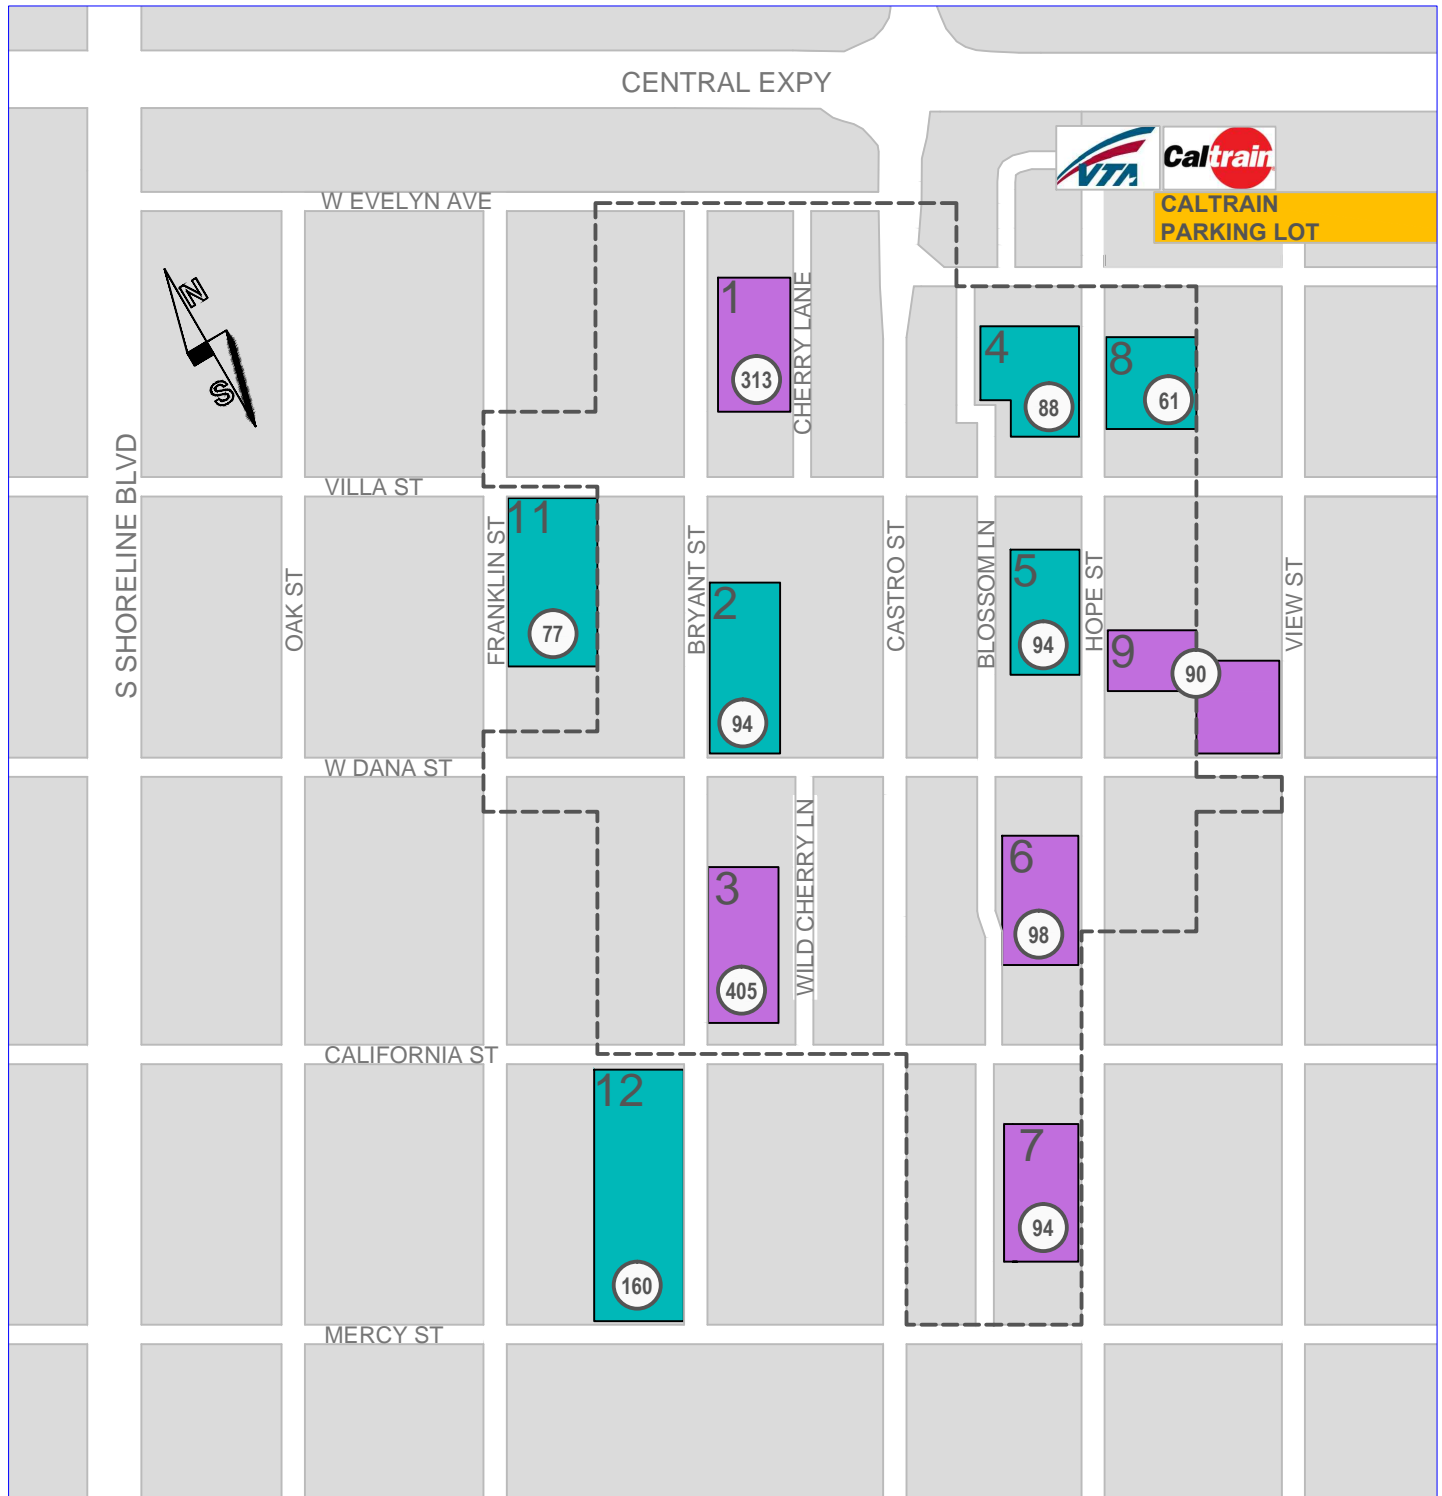

# DOWNTOWN PARKING FACILITIES

PERMIT PARKING ALLOWED  
 PERMIT PARKING NOT ALLOWED  
 CALTRAIN STATION  
 VTA STATION

NUMBER OF SPACES IN LOT  
 PARKING DISTRICT BOUNDARY