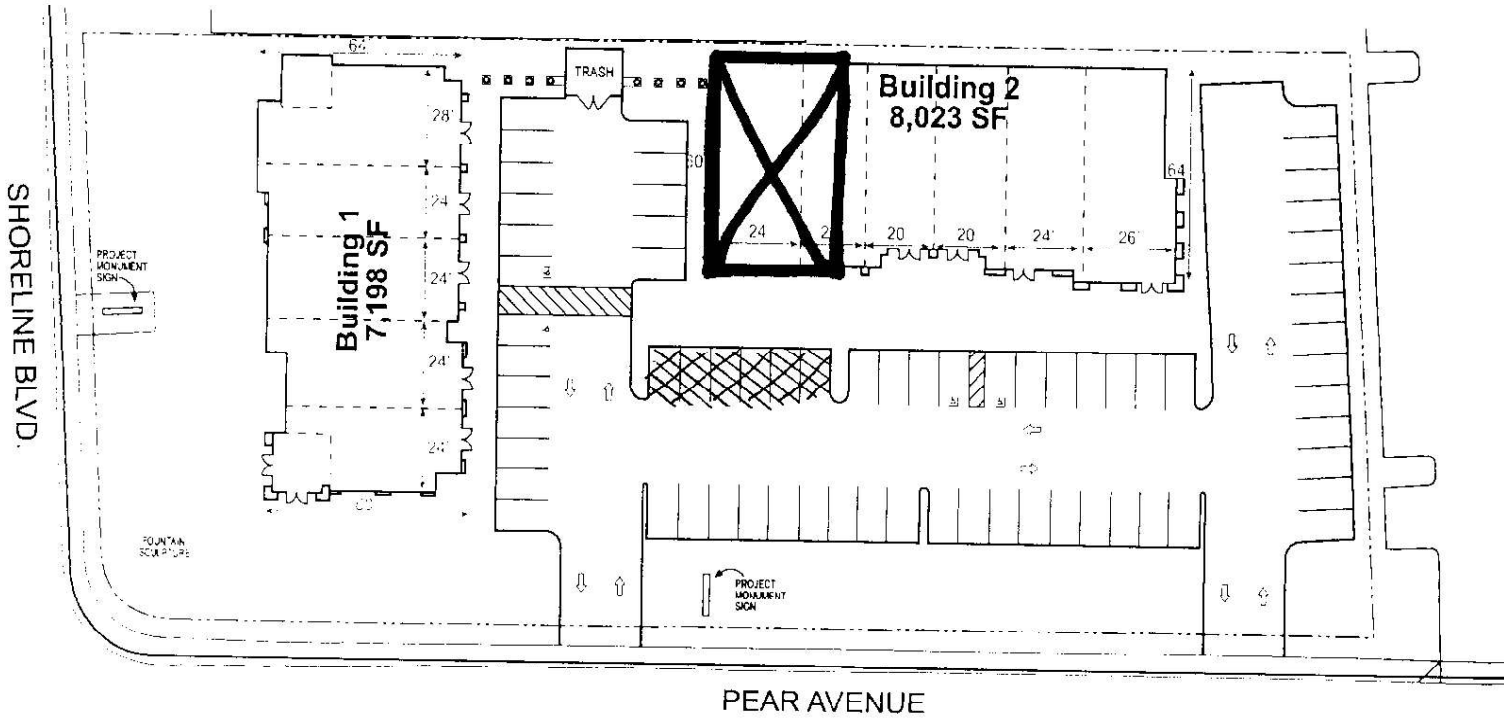

EXHIBIT B
SITE PLAN

DISCLAIMER
 THIS IS NOT A LEGAL DOCUMENT.
 IT IS FOR INFORMATIONAL PURPOSES ONLY.
 EQUIPMENT IS SUBJECT TO CHANGE WITHOUT NOTICE.

<p>7-ELEVEN STORE # 33660 1380 PEAR AVENUE MOUNTAIN VIEW, CA. 94043</p>		<p>Drawn By: J. ROGERS Checked: G. SULLIVAN Scale: 1/8"=1'-0" Date: 02/24/2007 Sheet: 1 of 1</p> <p>IRONVISTON Project Number: 33660FP</p>
--	--	--