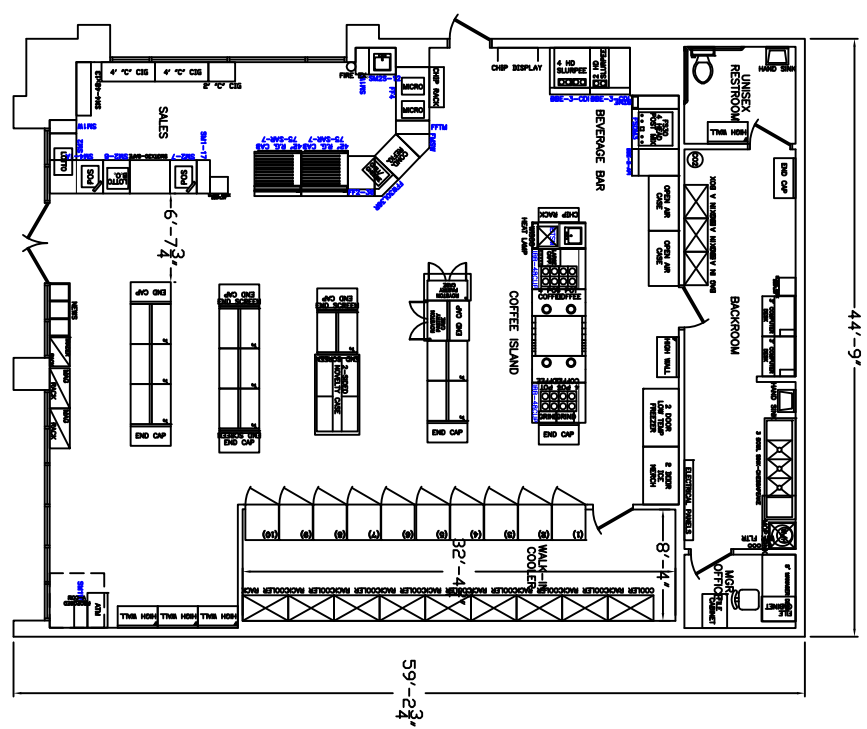

7-ELEVEN STORE # 33660 1380 PEAR AVENUE MOUNTAIN VIEW, CA. 94043		Drawn By: J. ROGERS Checked: G. SULLIVAN Scale: 1/8"=1'-0" Date: 02/24/2007 Sheet: 1 of 1 IRONVISTON Project Number: 33660FP